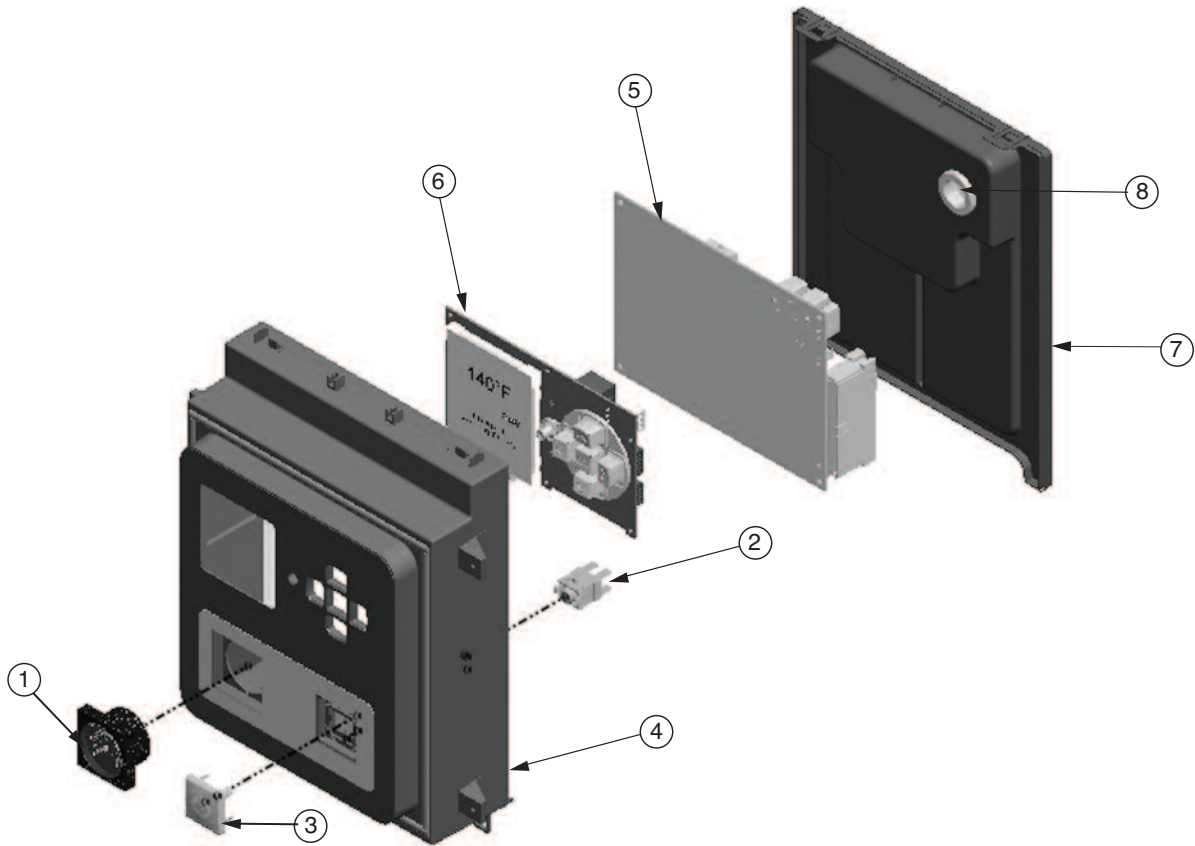

Replacement Parts

Fig. 37: PRESTIGE Solo 175/250 Internal Components

Item	Part #	Description
1	PSRKIT25	Heat Exchanger Body Solo 175
	PSRKIT26	Heat Exchanger Body Solo 250
2	PTADPT07	Vent Outlet/ Combustion Air Inlet Adapter
3	PTRKIT116	Polypropylene Vent Pipe
4	PTRKIT122	Supply / Return Temperature Sensor
5	PTRKIT123	Flue Temperature Sensor
6	PGRKIT20	LWCO Pressure Device
7	PSRKIT05	Condensate Drain Assembly
8	PSRKIT28	Boiler Piping - Return Assembly
9	PSRKIT29	Boiler Piping - Supply Assembly
10	PTRKIT120	Polypropylene Condensate Pan

Replacement Parts

Fig. 39: PRESTIGE Solo 60/175/250 Burner Components

Item	Part # PRESTIGE Solo 60	Part # PRESTIGE Solo 175-250	Description
1	PSRKIT09	PSRKIT30	Combustion Chamber Insulation
2	PSRKIT11	PSRKIT31	Burner Head with Gasket
3	PTRKIT114	PSRKIT13	Blower with Gasket
4	PSRKIT12	PSRKIT32	Burner Plate
5	PSGSK15	PSGSK16	Burner Plate Gasket
6	PTRKIT111		Gas Valve
7	PSRKIT80		Venturi - 055 Solo 60
	PSRKIT82		Venturi - 052 Solo 175
	PSRKIT83		Venturi - 051 Solo 250
8	PTRKIT313		Igniter and Cable with Gasket
9	PSRKIT16		Sight Glass Assembly (Glass, Gasket and Bracket)

Replacement Parts

Fig. 41: PRESTIGE Solo Control Enclosure

Item	Part #	Description
1	PTRKIT109	Pressure Gauge and Fitting (All except Solo 399)
	PTRKIT110	Pressure gauge and Fitting (Solo 399)
2	PTSWI01	Power Switch
3	PTSWI02	Power Switch Cover
4	PTRKIT108	Control Enclosure
5	PTRKIT205	TriMax Control Module (Solo 60, 110 &175)
	PTRKIT206	TriMax Control Module (Solo 250 & 399)
6	PTRKIT207	TriMax Display Module
7	PTCON19	Control Enclosure Cover
8	PTGRO01	Igniter Cable Grommet
9	PTFUSE02	TriMax Control Module 5A Fuse (Not Shown)
10	PTFUSE01	Circulator 2.5A Fuses (Not Shown)
11	PTFUSE03	In-Line Voltage 8A Fuse (Not Shown)