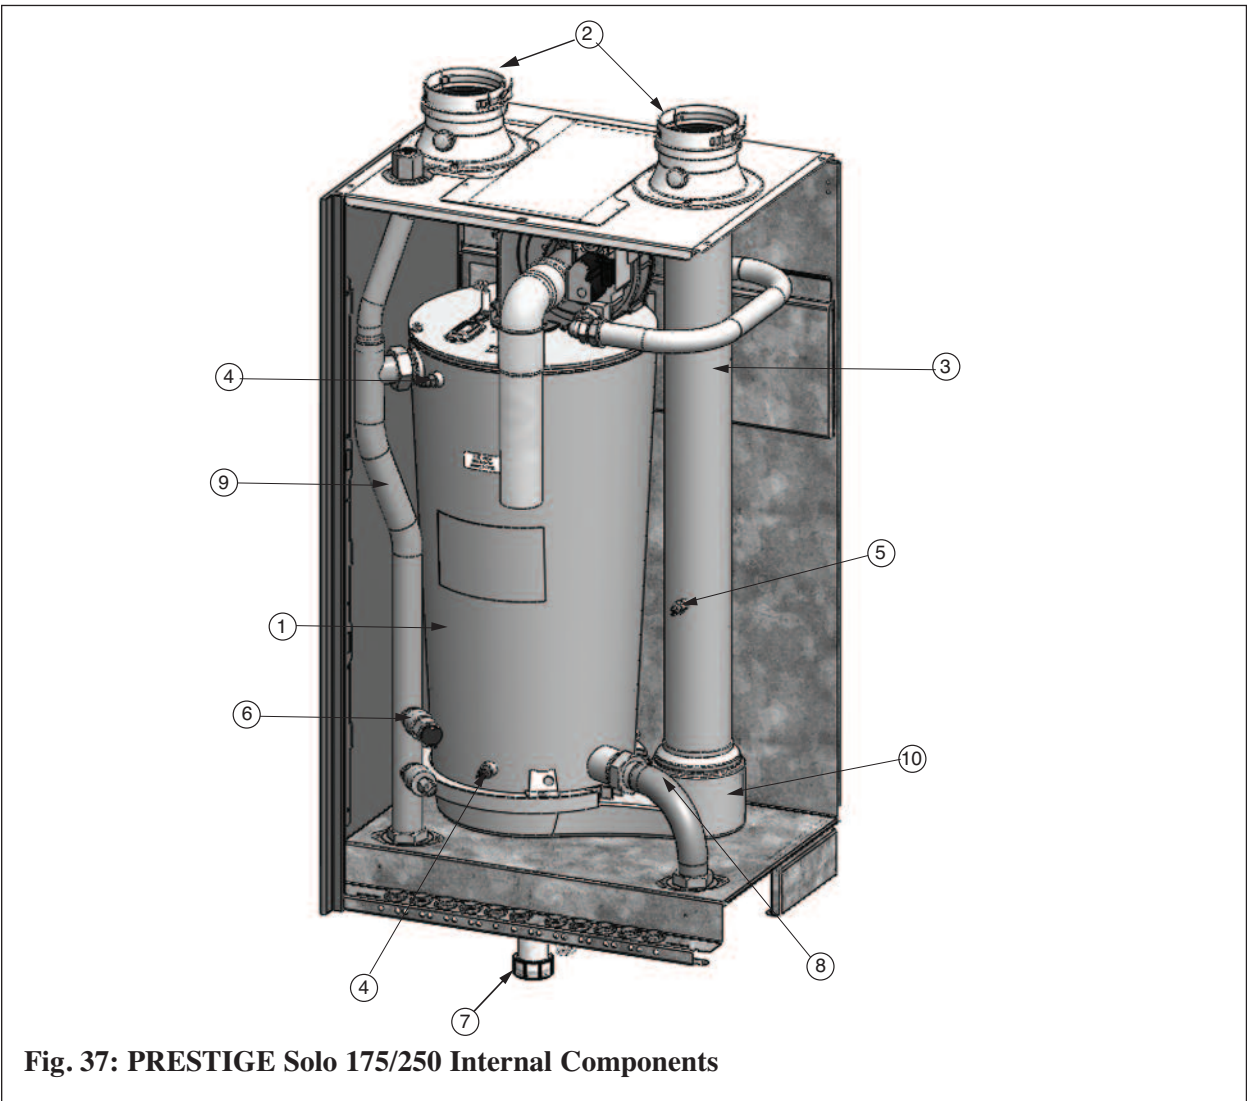

Replacement Parts

Fig. 34: PRESTIGE Solo 175/250 Jacket Components

Item	Part #	Description
1	PTJKT12R	Rear Panel
2	PTJKT08F	Front Jacket Panel
3	PTRKIT129	Control Enclosure Bezel
4	PTJKT22S	Side Jacket Panel (Left or Right)
5	PTJKT17T	Top Jacket Panel
6	PTJKT20T	Top Jacket Access Panel
7	PSRKIT21	Wall Mounting Bracket with Hardware (Not Shown)
8	PTJKT21D	Combustion Air Deflector
9	PTJKTSUP01	Support - Jacket

Replacement Parts

Fig. 37: PRESTIGE Solo 175/250 Internal Components

Item	Part #	Description
1	PSRKIT25	Heat Exchanger Body Solo 175
	PSRKIT26	Heat Exchanger Body Solo 250
2	PTADPT07	Vent Outlet/ Combustion Air Inlet Adapter
3	PTRKIT116	Polypropylene Vent Pipe
4	PTRKIT122	Supply / Return Temperature Sensor
5	PTRKIT123	Flue Temperature Sensor
6	PGRKIT20	LWCO Pressure Device
7	PSRKIT05	Condensate Drain Assembly
8	PSRKIT28	Boiler Piping - Return Assembly
9	PSRKIT29	Boiler Piping - Supply Assembly
10	PTRKIT120	Polypropylene Condensate Pan

Replacement Parts

Fig. 41: PRESTIGE Solo Control Enclosure

Item	Part #	Description
1	PTRKIT109	Pressure Gauge and Fitting (All except Solo 399)
	PTRKIT110	Pressure gauge and Fitting (Solo 399)
2	PTSWI01	Power Switch
3	PTSWI02	Power Switch Cover
4	PTRKIT108	Control Enclosure
5	PTRKIT205	TriMax Control Module (Solo 60, 110 &175)
	PTRKIT206	TriMax Control Module (Solo 250 & 399)
6	PTRKIT207	TriMax Display Module
7	PTCON19	Control Enclosure Cover
8	PTGRO01	Igniter Cable Grommet
9	PTFUSE02	TriMax Control Module 5A Fuse (Not Shown)
10	PTFUSE01	Circulator 2.5A Fuses (Not Shown)
11	PTFUSE03	In-Line Voltage 8A Fuse (Not Shown)