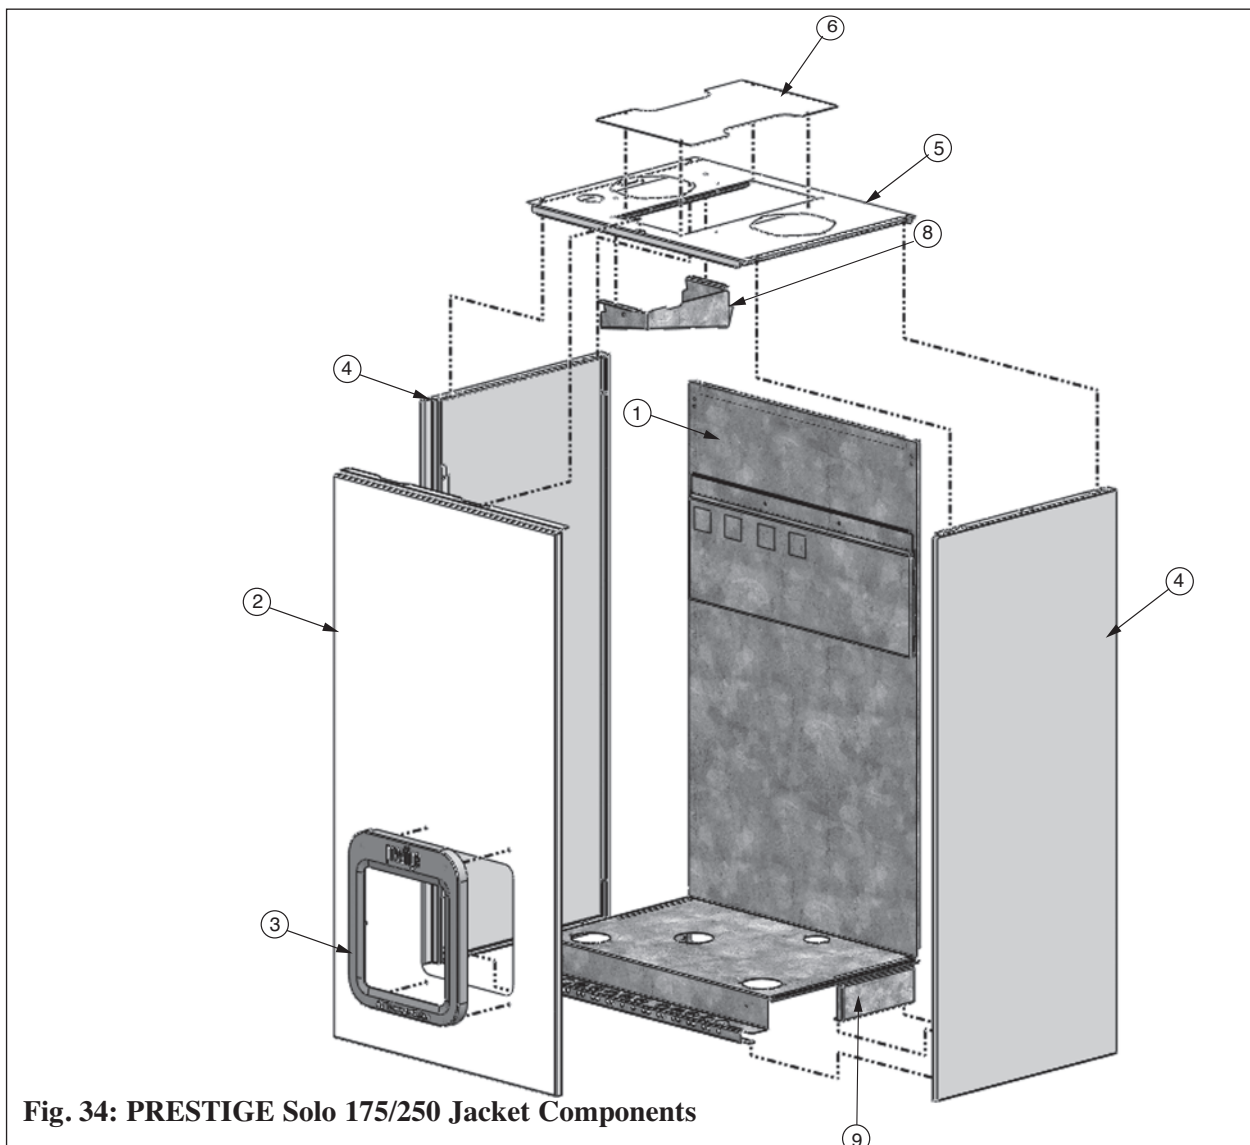

Replacement Parts

Fig. 34: PRESTIGE Solo 175/250 Jacket Components

Item	Part #	Description
1	PTJKT12R	Rear Panel
2	PTJKT08F	Front Jacket Panel
3	PTRKIT129	Control Enclosure Bezel
4	PTJKT22S	Side Jacket Panel (Left or Right)
5	PTJKT17T	Top Jacket Panel
6	PTJKT20T	Top Jacket Access Panel
7	PSRKIT21	Wall Mounting Bracket with Hardware (Not Shown)
8	PTJKT21D	Combustion Air Deflector
9	PTJKTSUP01	Support - Jacket

Replacement Parts

Fig. 37: PRESTIGE Solo 175/250 Internal Components

Item	Part #	Description
1	PSRKIT25	Heat Exchanger Body Solo 175
	PSRKIT26	Heat Exchanger Body Solo 250
2	PTADPT07	Vent Outlet/ Combustion Air Inlet Adapter
3	PTRKIT116	Polypropylene Vent Pipe
4	PTRKIT122	Supply / Return Temperature Sensor
5	PTRKIT123	Flue Temperature Sensor
6	PGRKIT20	LWCO Pressure Device
7	PSRKIT05	Condensate Drain Assembly
8	PSRKIT28	Boiler Piping - Return Assembly
9	PSRKIT29	Boiler Piping - Supply Assembly
10	PTRKIT120	Polypropylene Condensate Pan