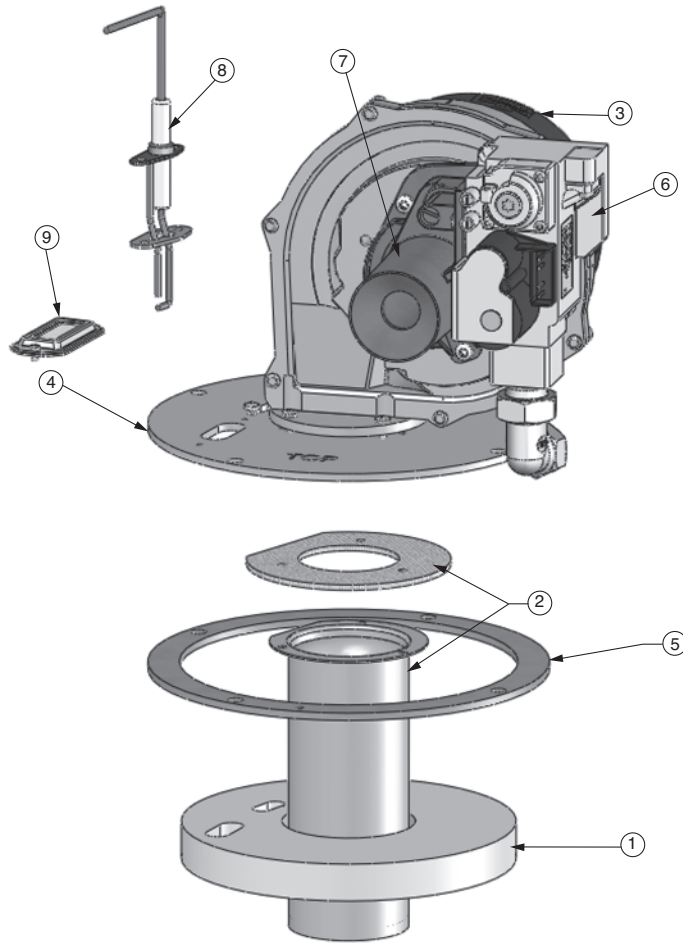

Replacement Parts

Fig. 37: PRESTIGE Solo 175/250 Internal Components

Item	Part #	Description
1	PSRKIT25	Heat Exchanger Body Solo 175
	PSRKIT26	Heat Exchanger Body Solo 250
2	PTADPT07	Vent Outlet/ Combustion Air Inlet Adapter
3	PTRKIT116	Polypropylene Vent Pipe
4	PTRKIT122	Supply / Return Temperature Sensor
5	PTRKIT123	Flue Temperature Sensor
6	PGRKIT20	LWCO Pressure Device
7	PSRKIT05	Condensate Drain Assembly
8	PSRKIT28	Boiler Piping - Return Assembly
9	PSRKIT29	Boiler Piping - Supply Assembly
10	PTRKIT120	Polypropylene Condensate Pan

Replacement Parts

Fig. 39: PRESTIGE Solo 60/175/250 Burner Components

Item	Part # PRESTIGE Solo 60	Part # PRESTIGE Solo 175-250	Description
1	PSRKIT09	PSRKIT30	Combustion Chamber Insulation
2	PSRKIT11	PSRKIT31	Burner Head with Gasket
3	PTRKIT114	PSRKIT13	Blower with Gasket
4	PSRKIT12	PSRKIT32	Burner Plate
5	PSGSK15	PSGSK16	Burner Plate Gasket
6	PTRKIT111		Gas Valve
7	PSRKIT80		Venturi - 055 Solo 60
	PSRKIT82		Venturi - 052 Solo 175
	PSRKIT83		Venturi - 051 Solo 250
8	PTRKIT313		Igniter and Cable with Gasket
9	PSRKIT16		Sight Glass Assembly (Glass, Gasket and Bracket)

Replacement Parts

Fig. 41: PRESTIGE Solo Control Enclosure

Item	Part #	Description
1	PTRKIT109	Pressure Gauge and Fitting (All except Solo 399)
	PTRKIT110	Pressure gauge and Fitting (Solo 399)
2	PTSWI01	Power Switch
3	PTSWI02	Power Switch Cover
4	PTRKIT108	Control Enclosure
5	PTRKIT205	TriMax Control Module (Solo 60, 110 &175)
	PTRKIT206	TriMax Control Module (Solo 250 & 399)
6	PTRKIT207	TriMax Display Module
7	PTCON19	Control Enclosure Cover
8	PTGRO01	Igniter Cable Grommet
9	PTFUSE02	TriMax Control Module 5A Fuse (Not Shown)
10	PTFUSE01	Circulator 2.5A Fuses (Not Shown)
11	PTFUSE03	In-Line Voltage 8A Fuse (Not Shown)