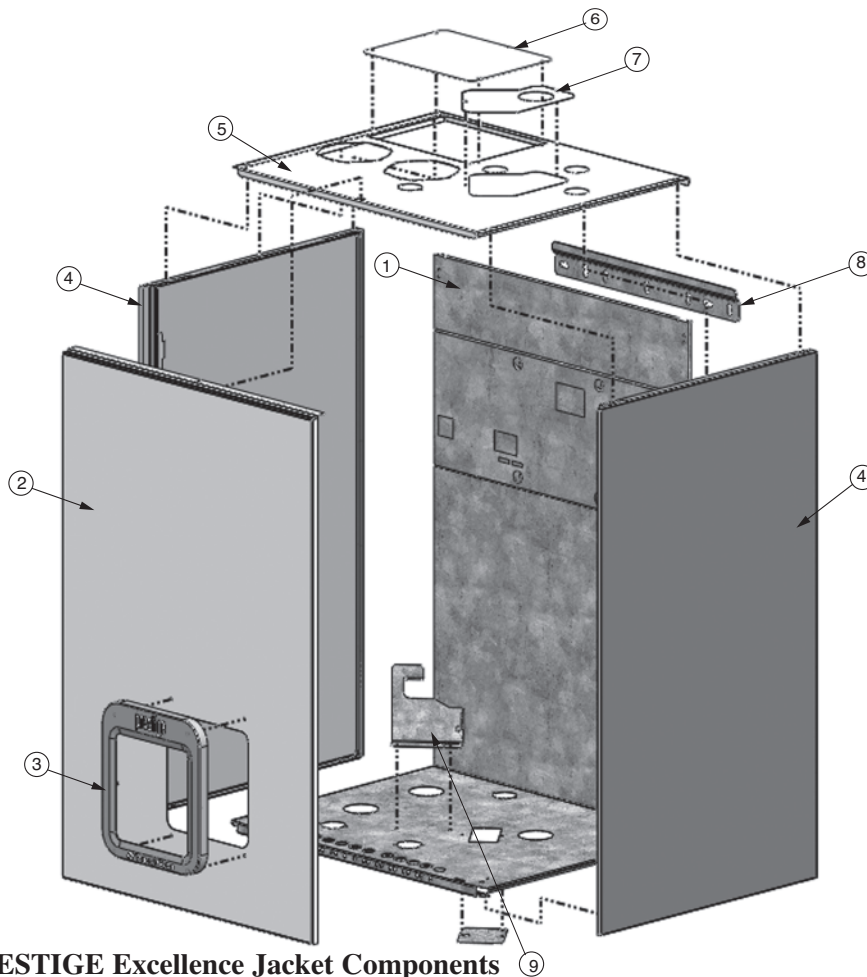

Fig. 33: PRESTIGE Excellence Jacket Components

Item	Part #	Description
1	PTJKT11R	Rear Panel
2	PTJKT09F	Front Jacket Panel
3	PTRKIT129	Control Enclosure Bezel
4	PTJKT23S	Side Jacket Panel (Left or Right)
5	PTJKT15T	Top Jacket Panel
6	PTJKT19T	Top Jacket Panel - Blower Access
7	PEJKT03T	Top Jacket Panel - IDWH Access
8	PSRKIT21	Wall Mounting Bracket with Hardware
9	PTJKTSUP03	Support - Boiler Return Piping