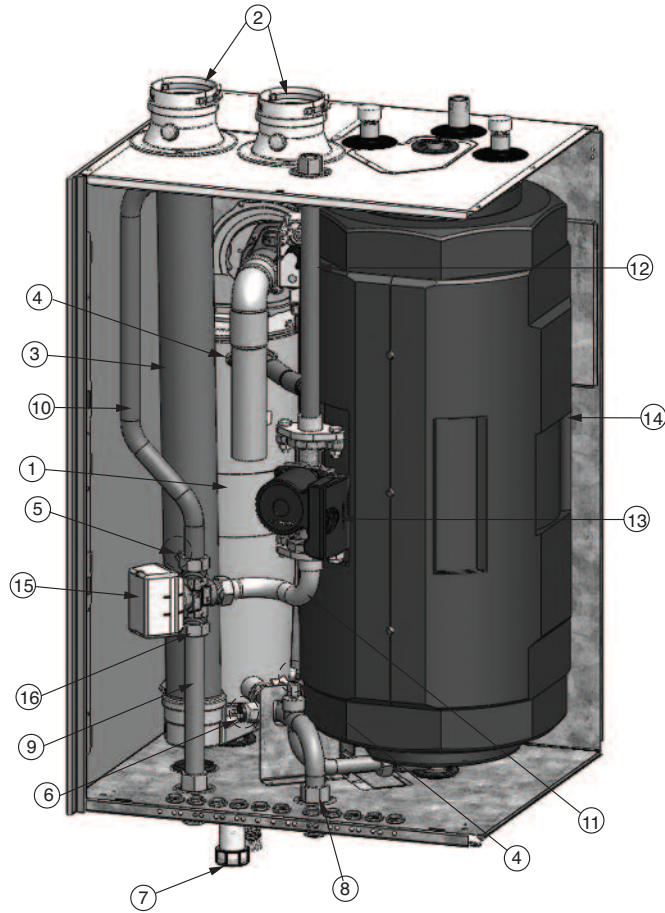

Fig. 33: PRESTIGE Excellence Jacket Components

Item	Part #	Description
1	PTJKT11R	Rear Panel
2	PTJKT09F	Front Jacket Panel
3	PTRKIT129	Control Enclosure Bezel
4	PTJKT23S	Side Jacket Panel (Left or Right)
5	PTJKT15T	Top Jacket Panel
6	PTJKT19T	Top Jacket Panel - Blower Access
7	PEJKT03T	Top Jacket Panel - IDWH Access
8	PSRKIT21	Wall Mounting Bracket with Hardware
9	PTJKTSUP03	Support - Boiler Return Piping

Replacement Parts

Fig. 34: PRESTIGE Excellence Internal Components

Item	Part #	Description
1	PTRKIT124	Heat Exchanger Body - Natural
	PTRKIT125	Heat Exchanger Body - Propane
2	PTADPT07	Vent Outlet/ Combustion Air Inlet Adapter
3	PTRKIT118	Polypropylene Vent Pipe
4	PTRKIT122	Supply / Return Temperature Sensor
5	PTRKIT123	Flue Temperature Sensor
6	PGRKIT20	LWCO Pressure Device
7	PSRKIT05	Condensate Drain Assembly
8	PSRKIT59	Boiler Piping - Return Assembly
9	PSRKIT60	Boiler Piping - Supply Outlet Assembly
10	PSRKIT61	Boiler Piping - Supply Long Assembly
11	PSRKIT54	Boiler Piping - Supply Short Assembly
12	PSRKIT62	Boiler Piping - Relief Valve Assembly
13	HMCIR01	Circulator
14	PSRKIT56	EXCELLENCE Water Heater Tank
15	PSRKIT57	Valve Actuator
16	PEVLV01	Valve Body