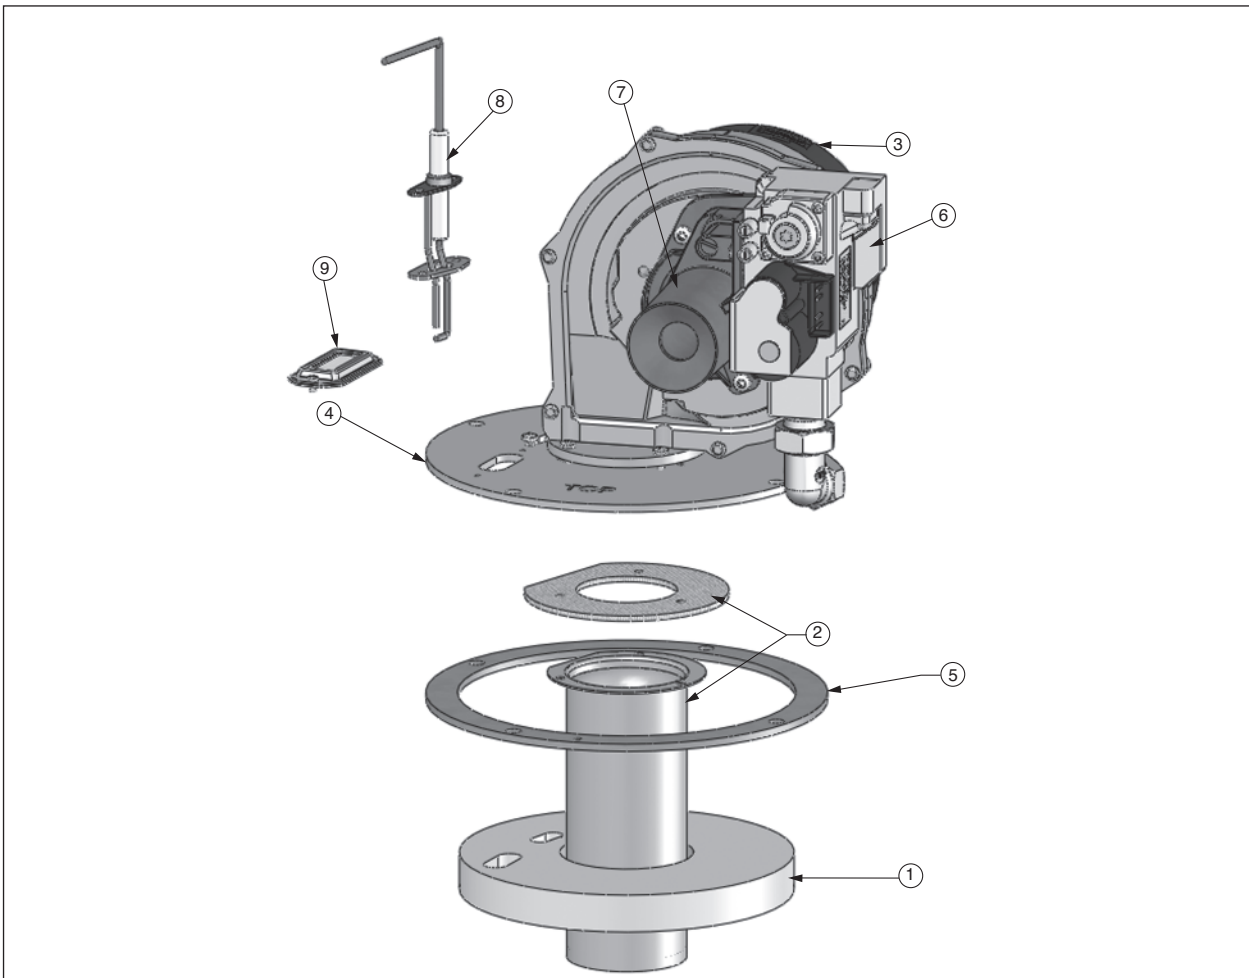

Replacement Parts

Fig. 34: PRESTIGE Excellence Internal Components

Item	Part #	Description
1	PTRKIT124	Heat Exchanger Body - Natural
	PTRKIT125	Heat Exchanger Body - Propane
2	PTADPT07	Vent Outlet/ Combustion Air Inlet Adapter
3	PTRKIT118	Polypropylene Vent Pipe
4	PTRKIT122	Supply / Return Temperature Sensor
5	PTRKIT123	Flue Temperature Sensor
6	PGRKIT20	LWCO Pressure Device
7	PSRKIT05	Condensate Drain Assembly
8	PSRKIT59	Boiler Piping - Return Assembly
9	PSRKIT60	Boiler Piping - Supply Outlet Assembly
10	PSRKIT61	Boiler Piping - Supply Long Assembly
11	PSRKIT54	Boiler Piping - Supply Short Assembly
12	PSRKIT62	Boiler Piping - Relief Valve Assembly
13	HMCIR01	Circulator
14	PSRKIT56	EXCELLENCE Water Heater Tank
15	PSRKIT57	Valve Actuator
16	PEVLV01	Valve Body

Replacement Parts

Fig. 35: PRESTIGE Excellence Burner Components

Item	Part #	Description
1	PSRKIT09	Combustion Chamber Insulation
2	PSRKIT10	Burner Head with Gasket - Natural
	PSRKIT11	Burner Head with Gasket - Propane
3	PTRKIT114	Blower with Gasket
4	PSRKIT12	Burner Plate
5	PSGSK15	Burner Plate Gasket
6	PTRKIT111	Gas Valve
7	PSRKIT81	Venturi - 002
8	PTRKIT313	Igniter and Cable with Gasket
9	PSRKIT16	Sight Glass Assembly (Glass, Gasket and Bracket)

Replacement Parts

Fig. 36: PRESTIGE Excellence Control Enclosure

Item	Part #	Description
1	PTRKIT109	Pressure Gauge and Fitting
2	PTSWI01	Power Switch
3	PTSWI02	Power Switch Cover
4	PTRKIT108	Control Enclosure
5	PTRKIT205	TriMax Control Module
6	PTRKIT207	TriMax Display Module
7	PTCON19	Control Enclosure Cover
8	PTGRO01	Igniter Cable Grommet
9	PTFUSE02	TriMax Control Module 5A Fuse (Not Shown)
10	PTFUSE01	Circulator 2.5A Fuses (Not Shown)
11	PTFUSE03	In-Line Voltage 8A Fuse (Not Shown)