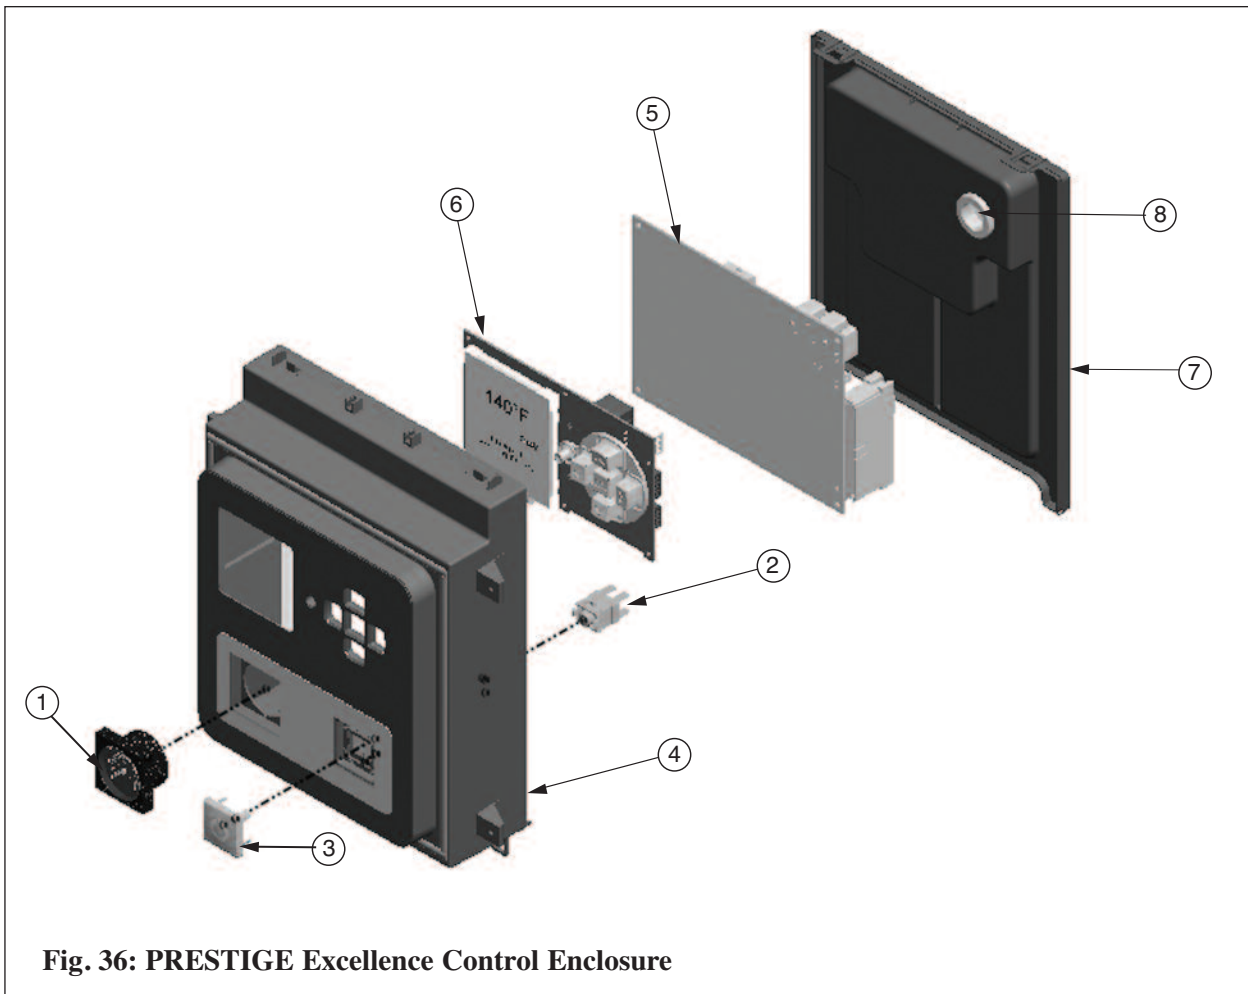

Replacement Parts

Fig. 36: PRESTIGE Excellence Control Enclosure

Item	Part #	Description
1	PTRKIT109	Pressure Gauge and Fitting
2	PTSWI01	Power Switch
3	PTSWI02	Power Switch Cover
4	PTRKIT108	Control Enclosure
5	PTRKIT205	TriMax Control Module
6	PTRKIT207	TriMax Display Module
7	PTCON19	Control Enclosure Cover
8	PTGRO01	Igniter Cable Grommet
9	PTFUSE02	TriMax Control Module 5A Fuse (Not Shown)
10	PTFUSE01	Circulator 2.5A Fuses (Not Shown)
11	PTFUSE03	In-Line Voltage 8A Fuse (Not Shown)