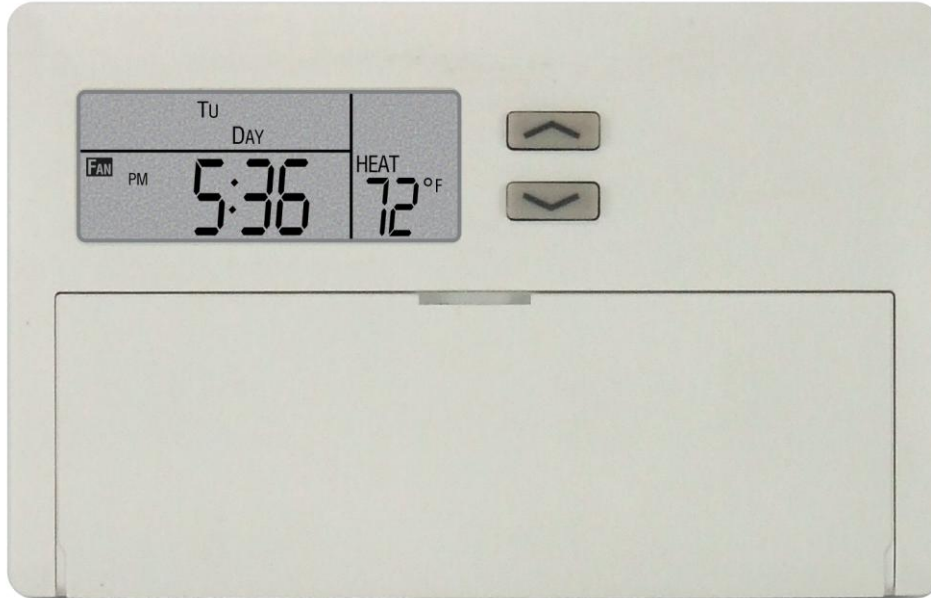

Saves Energy!

5-2 Programmable Thermostat

TX500E

For Use On:

- Most 24V Heating and A/C Systems
- 1 Stage Heat/1 Stage Cool Gas, Oil, Electric, or Single Stage Heat Pump Systems
- 2 Wire Heat Only Hydronic Systems (Hot Water Baseboard & Radiator)
- Millivolt Systems (Wall Heaters/ Furnaces & Gas Fireplaces)

Not For Use On:

- Multi-stage Heat Pumps
- 3 Wire Hydronic Systems
- Line Voltage Systems (120/240 VAC)

Features

- Preprogrammed - 4 Periods per day
- Separate Weekday and Weekend Programs.
- Exclusive Lux Speed Dial® for easy operation.
- Filter Monitor
- Weekdays and Weekends can be different.
- Vacation Hold
- Temporary Temperature Override.