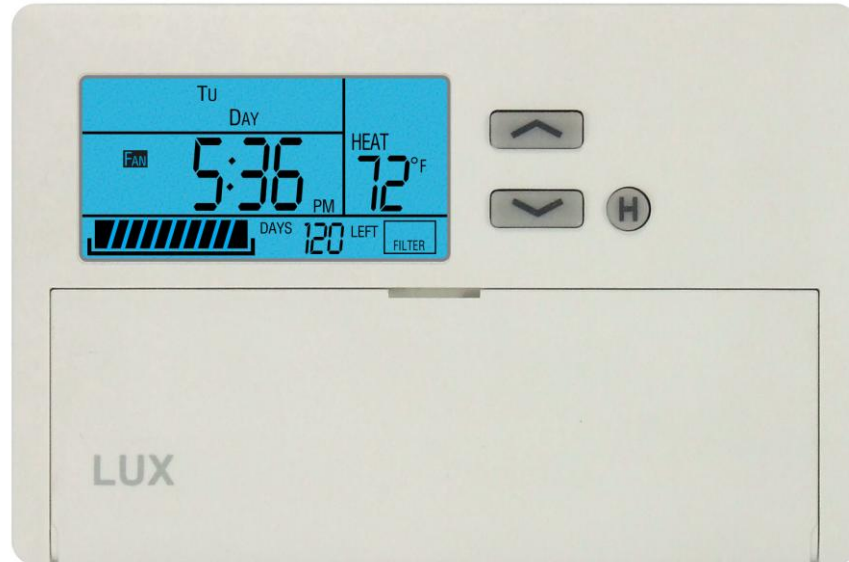

Saves Energy!

5-1-1 Programmable Thermostat

TX1500E

For Use On:

- Most 24V Heating and A/C Systems
- 1 Stage Heat/1Stage Cool Gas, Oil, Electric, or Single Stage Heat Pump Systems
- 2 Wire Heat Only Hydronic Systems (Hot Water Baseboard & Radiator)
- Millivolt Systems (Wall Heaters/ Furnaces & Gas Fireplaces)

Not For Use On:

- Multi-stage Heat Pumps
- 3 Wire Hydronic Systems
- Line Voltage Systems (120/240 VAC)

Features

- Preprogrammed - 4 Periods per day
- Weekdays, Saturday, & Sunday can be different.
- Exclusive Lux Speed Dial[®] for easy operation.
- Keyboard Lockout
- RH Indicator
- Graphic Filter Monitor
- Lighted Display
- Vacation Hold
- Temporary Temperature Override.