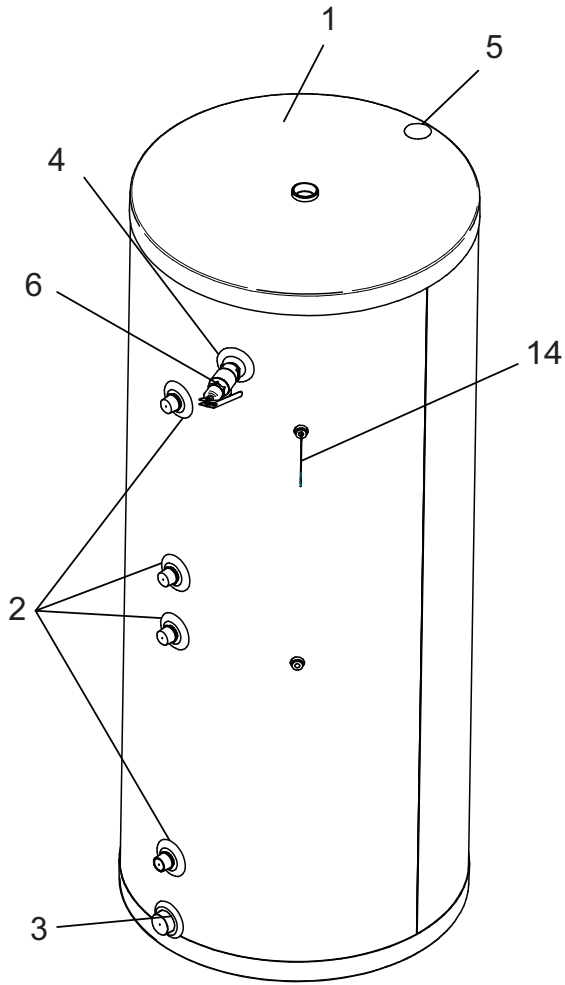

PARTS AND SERVICE DEPARTMENT
Nashville, Tennessee
615-889-8900 • Fax: 615-547-1000
www.Lochinvar.com

Replacement Parts List

**Solar Indirect
Tanks
SDT-SET-SIT**

SOLAR INDIRECT (SIT)

SOLAR DUAL COIL (SDT)

SOLAR ELECTRIC COIL (SET)

ITEM	PART NUMBERS	DESCRIPTION	MODEL NUMBER
1	JKT30004	JACKET TOP	SET065, 080
1	JKT30005	JACKET TOP	SET119
1	JKT20007	JACKET TOP	SDT065, 080 / SIT065, 080
1	JKT20011	JACKET TOP	SDT119 / SIT119
1	JKT20002	JACKET TOP	SIT030, 040
1	JKT20024	JACKET TOP	SIT050
2	MSC20087	CAP, HOLE 3.25 OD X 1.29 ID	ALL
3	MSC20088	CAP, HOLE 3.25 OD X 1.89 ID	ALL
4	MSC20089	CAP, HOLE 3.25 OD X 1.16 ID	ALL
5	MSC20120	DOME PLUG, 2" DIAMETER	ALL
6	RLV1001	T & P RELIEF VALVE	SIT030, 040, 050
6	RLV1006	T & P RELIEF VALVE	ALL SET & SDT / SIT065, 080, 119
7	TST1067	THERMOSTAT	ALL SET
8	TST20018	THERMOSTAT BRACKET	ALL SET
9	ELE1417	ELEMENT	ALL SET
10	GKT2513	ELEMENT GASKET	ALL SET
11	JKT60108	JUNCTION COVER, LEFT	ALL SET
12	JKT60109	JUNCTION COVER, RIGHT	ALL SET
13	MSC20090	CAP, ELEMENT	ALL SET
14	TST20015	THERMOSTAT SENSOR	ALL SDT & SIT