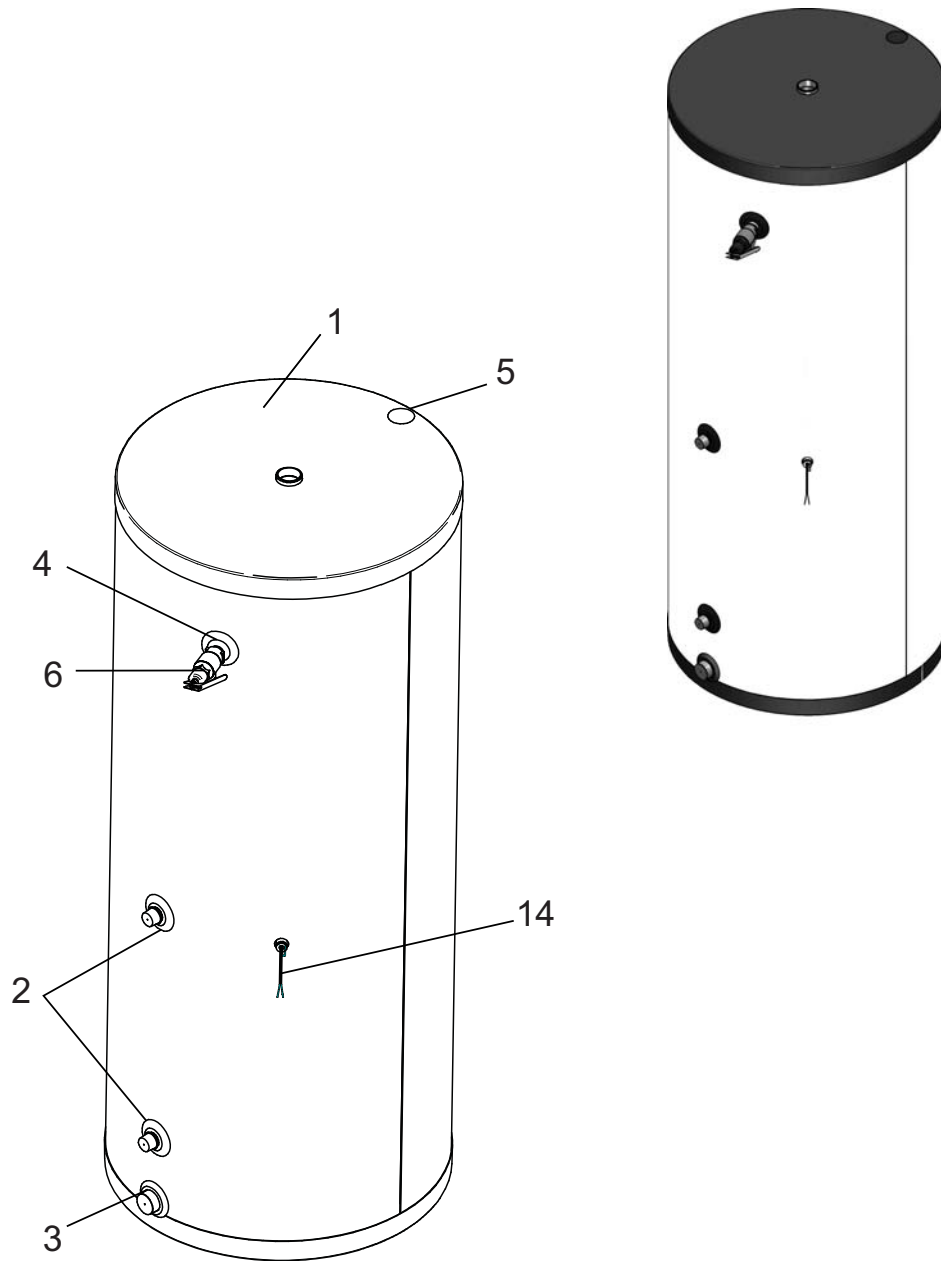

PARTS AND SERVICE DEPARTMENT
Nashville, Tennessee
615-889-8900 • Fax: 615-547-1000
www.Lochinvar.com

Replacement Parts List

**Solar Indirect
Tanks
SDT-SET-SIT**

SOLAR INDIRECT (SIT)

SOLAR DUAL COIL (SDT)

SOLAR ELECTRIC COIL (SET)

ITEM	PART NUMBERS	DESCRIPTION	MODEL NUMBER
1	JKT30004	JACKET TOP	SET065, 080
1	JKT30005	JACKET TOP	SET119
1	JKT20007	JACKET TOP	SDT065, 080 / SIT065, 080
1	JKT20011	JACKET TOP	SDT119 / SIT119
1	JKT20002	JACKET TOP	SIT030, 040
1	JKT20024	JACKET TOP	SIT050
2	MSC20087	CAP, HOLE 3.25 OD X 1.29 ID	ALL
3	MSC20088	CAP, HOLE 3.25 OD X 1.89 ID	ALL
4	MSC20089	CAP, HOLE 3.25 OD X 1.16 ID	ALL
5	MSC20120	DOME PLUG, 2" DIAMETER	ALL
6	RLV1001	T & P RELIEF VALVE	SIT030, 040, 050
6	RLV1006	T & P RELIEF VALVE	ALL SET & SDT / SIT065, 080, 119
7	TST1067	THERMOSTAT	ALL SET
8	TST20018	THERMOSTAT BRACKET	ALL SET
9	ELE1417	ELEMENT	ALL SET
10	GKT2513	ELEMENT GASKET	ALL SET
11	JKT60108	JUNCTION COVER, LEFT	ALL SET
12	JKT60109	JUNCTION COVER, RIGHT	ALL SET
13	MSC20090	CAP, ELEMENT	ALL SET
14	TST20015	THERMOSTAT SENSOR	ALL SDT & SIT