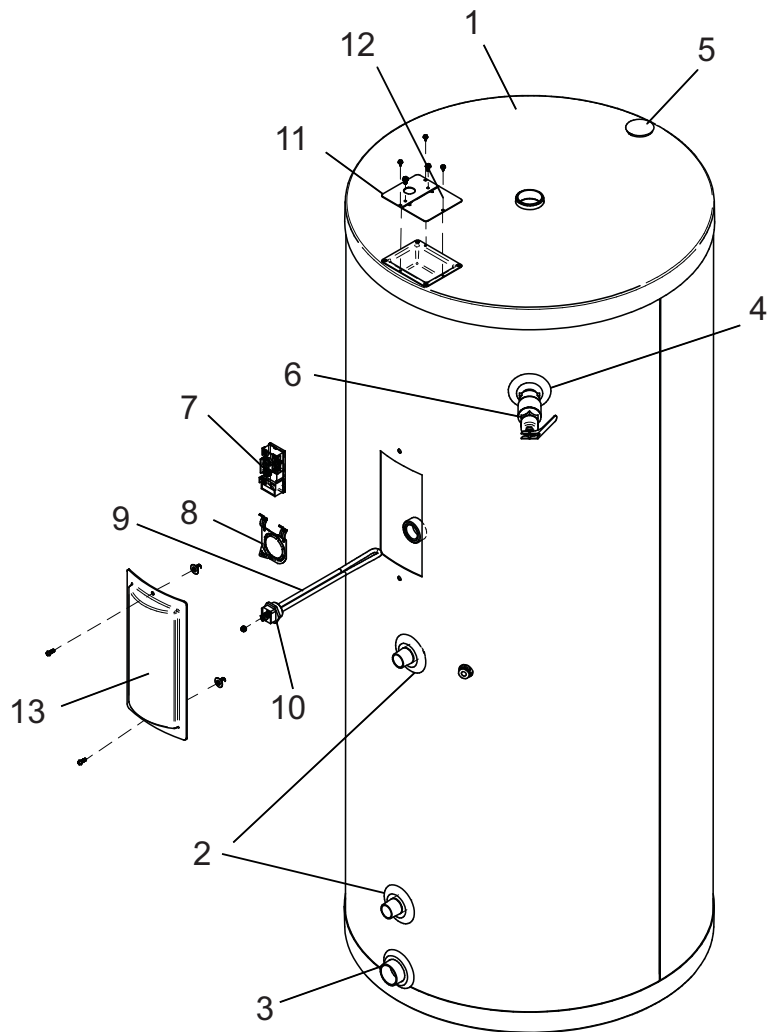

PARTS AND SERVICE DEPARTMENT
Nashville, Tennessee
615-889-8900 • Fax: 615-547-1000
www.Lochinvar.com

Replacement Parts List

**Solar Indirect
Tanks
SDT-SET-SIT**

SOLAR INDIRECT (SIT)

SOLAR DUAL COIL (SDT)

SOLAR ELECTRIC COIL (SET)

ITEM	PART NUMBERS	DESCRIPTION	MODEL NUMBER
1	JKT30004	JACKET TOP	SET065, 080
1	JKT30005	JACKET TOP	SET119
1	JKT20007	JACKET TOP	SDT065, 080 / SIT065, 080
1	JKT20011	JACKET TOP	SDT119 / SIT119
1	JKT20002	JACKET TOP	SIT030, 040
1	JKT20024	JACKET TOP	SIT050
2	MSC20087	CAP, HOLE 3.25 OD X 1.29 ID	ALL
3	MSC20088	CAP, HOLE 3.25 OD X 1.89 ID	ALL
4	MSC20089	CAP, HOLE 3.25 OD X 1.16 ID	ALL
5	MSC20120	DOME PLUG, 2" DIAMETER	ALL
6	RLV1001	T & P RELIEF VALVE	SIT030, 040, 050
6	RLV1006	T & P RELIEF VALVE	ALL SET & SDT / SIT065, 080, 119
7	TST1067	THERMOSTAT	ALL SET
8	TST20018	THERMOSTAT BRACKET	ALL SET
9	ELE1417	ELEMENT	ALL SET
10	GKT2513	ELEMENT GASKET	ALL SET
11	JKT60108	JUNCTION COVER, LEFT	ALL SET
12	JKT60109	JUNCTION COVER, RIGHT	ALL SET
13	MSC20090	CAP, ELEMENT	ALL SET
14	TST20015	THERMOSTAT SENSOR	ALL SDT & SIT