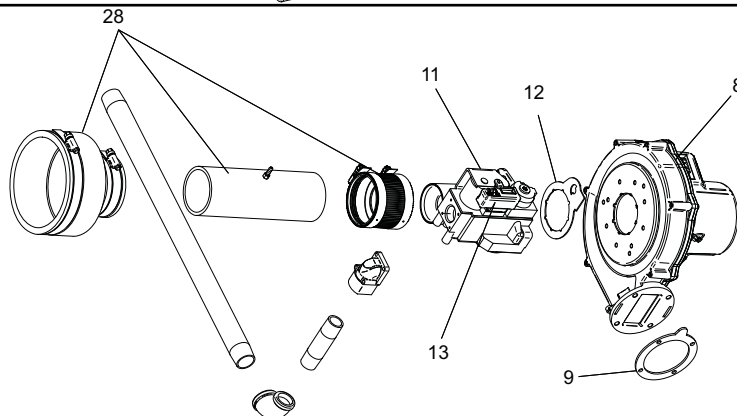

GAS TRAIN 286

CONTROL PANEL