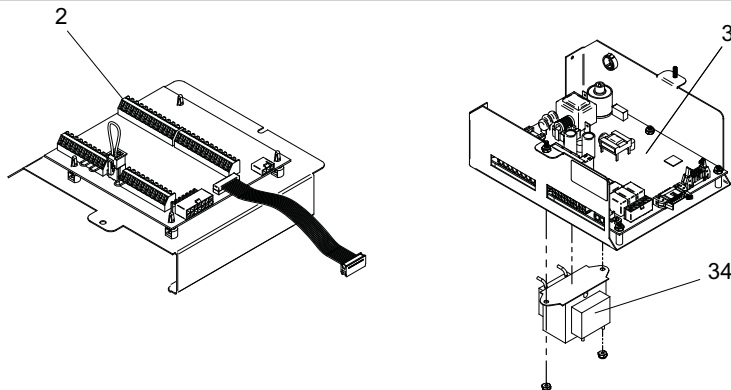

HEAT EXCHANGER 151 & 211

HEAT EXCHANGER 286

GAS TRAIN

CONTROL PANEL