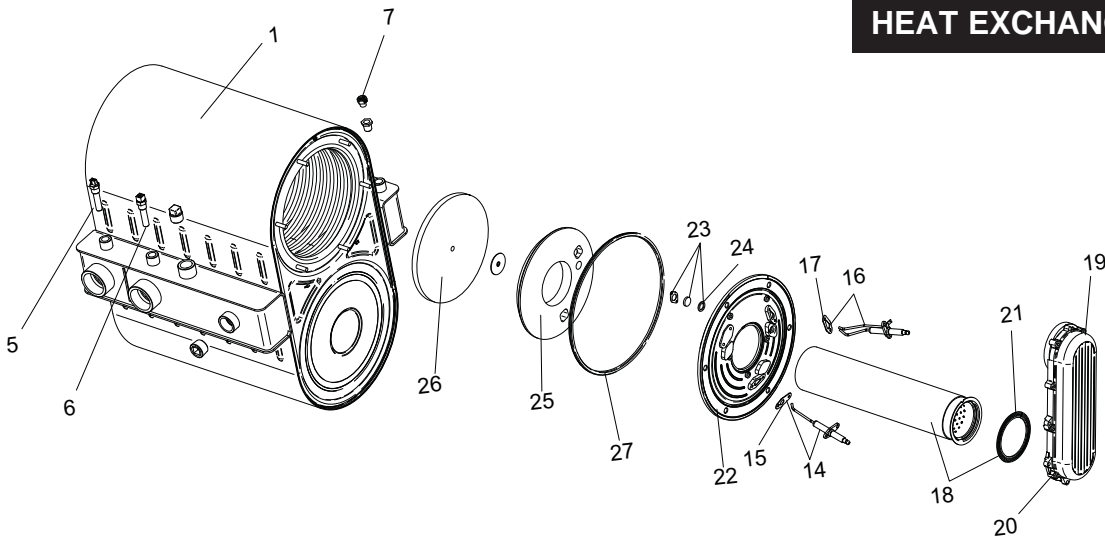

HEAT EXCHANGER 286