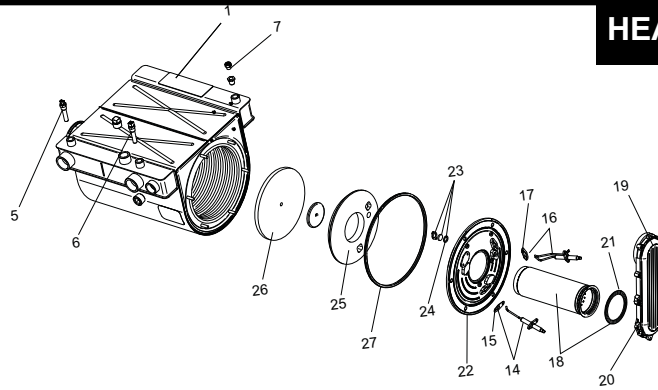

HEAT EXCHANGER 81-211