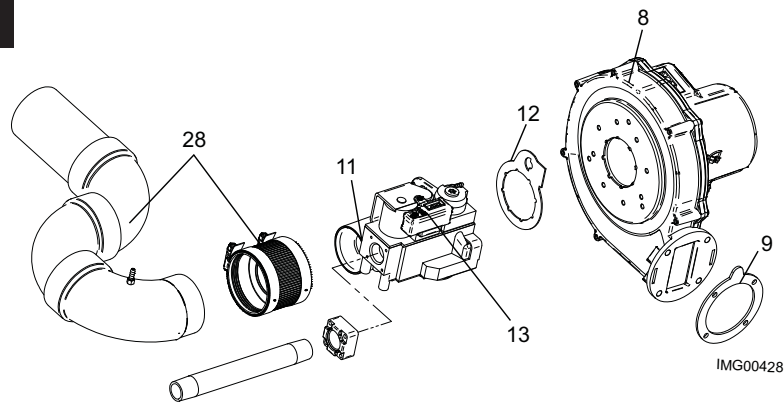

GAS TRAIN

CONTROL PANEL