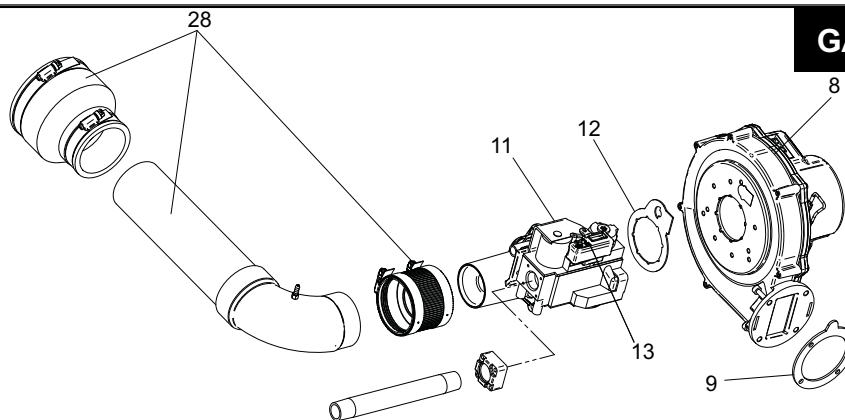

GAS TRAIN 81-211