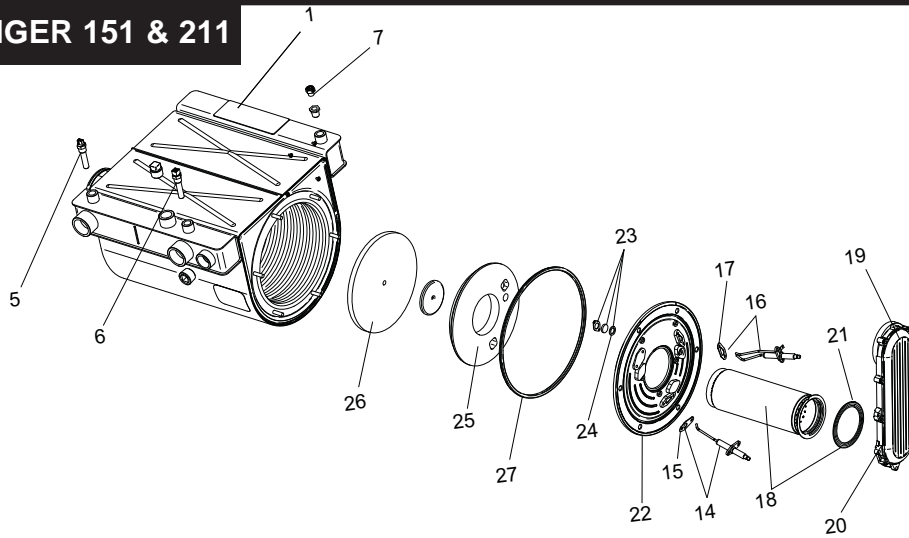

HEAT EXCHANGER 151 & 211