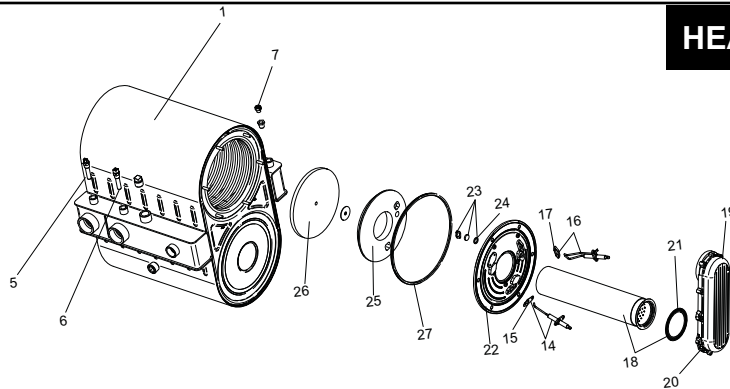

HEAT EXCHANGER 286