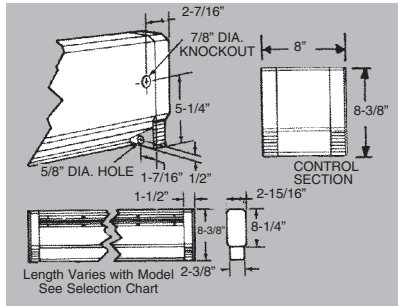

- Clean, quiet operation, without the noise of a traditional hot water piping system and the noisy blower and dirt of forced-air systems.
- Efficient and economical. Individual room control permits heating only in desired areas. Or use as total electric heat source.