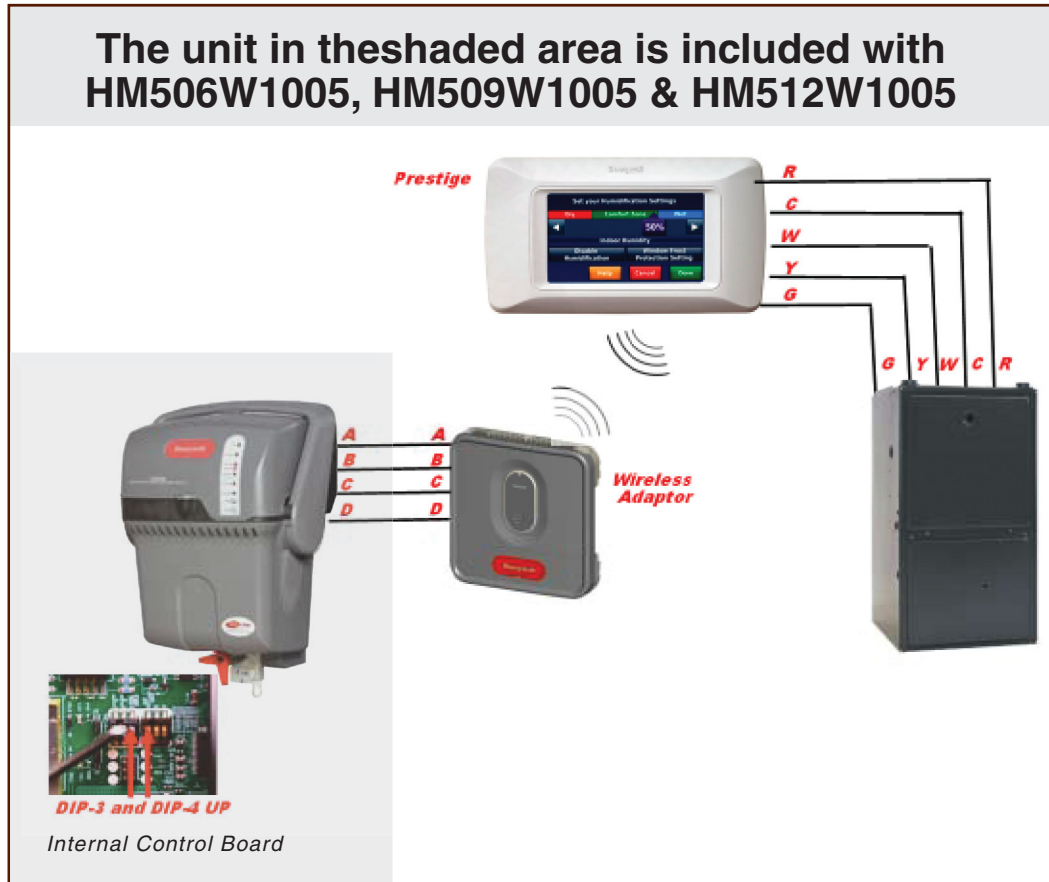

Wiring Diagram for Prestige HD

*Note: Prestige thermostat and wireless adapter must be purchased separately.