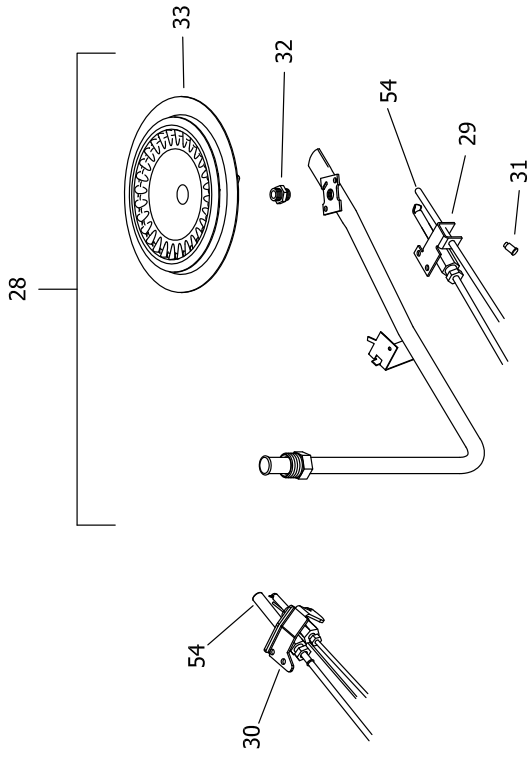

NATURAL GAS (BN) BURNER ASSEMBLY