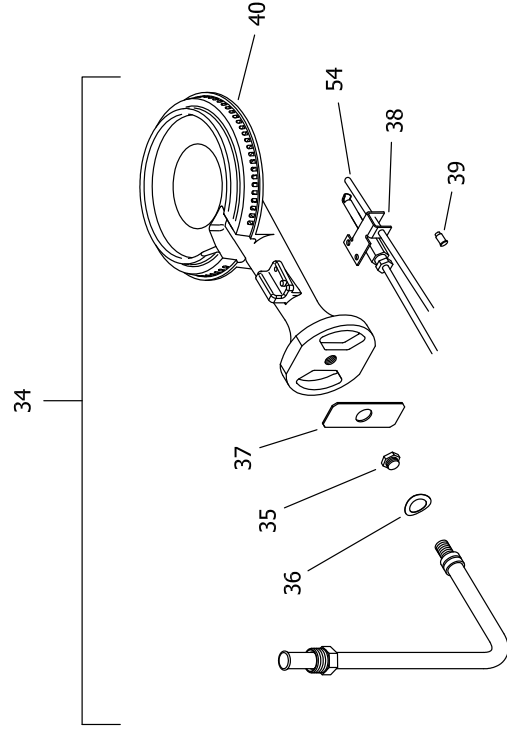

LP GAS (CX) BURNER ASSEMBLY

LP GAS (SX) BURNER ASSEMBLY TO REPLACE LP GAS (CX) BURNER ASSEMBLY
ON ALL MODELS EXCEPT 75 & 100 GAL. MODELS