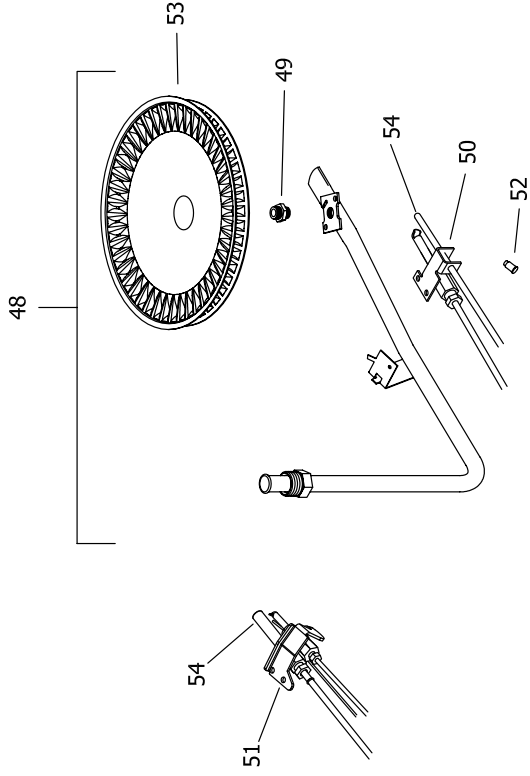

LP GAS (SX) BURNER ASSEMBLY