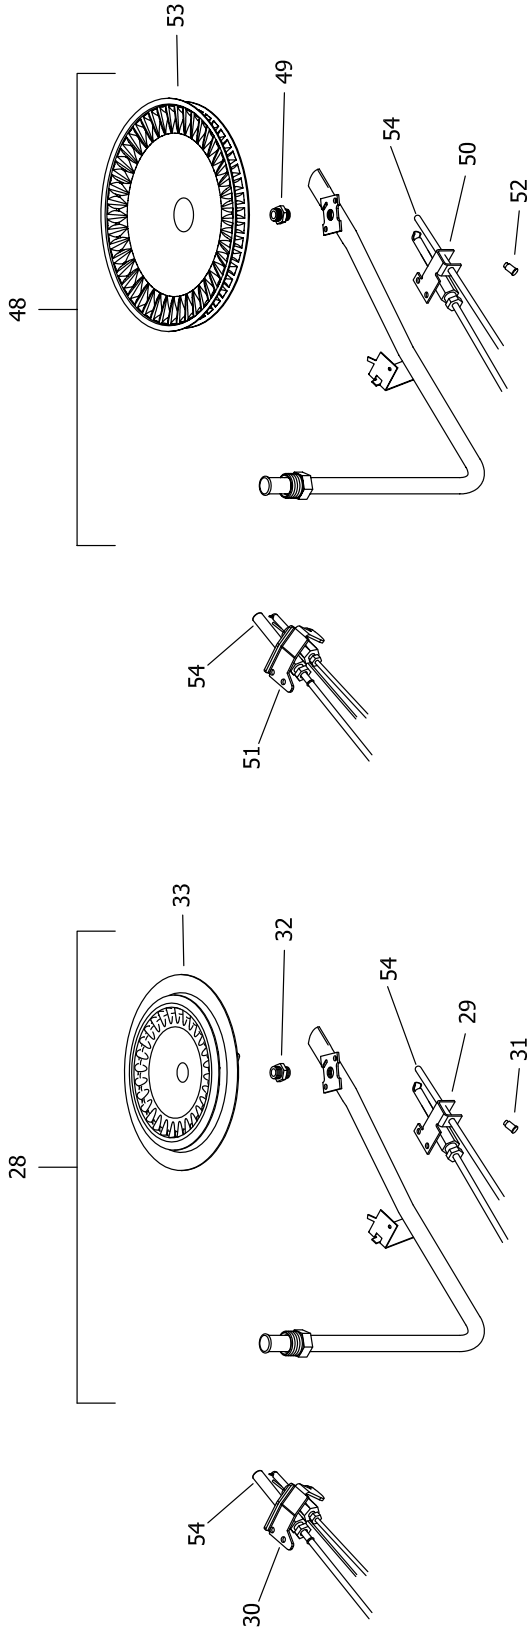

NATURAL GAS (BN) BURNER ASSEMBLY

LP GAS (SX) BURNER ASSEMBLY