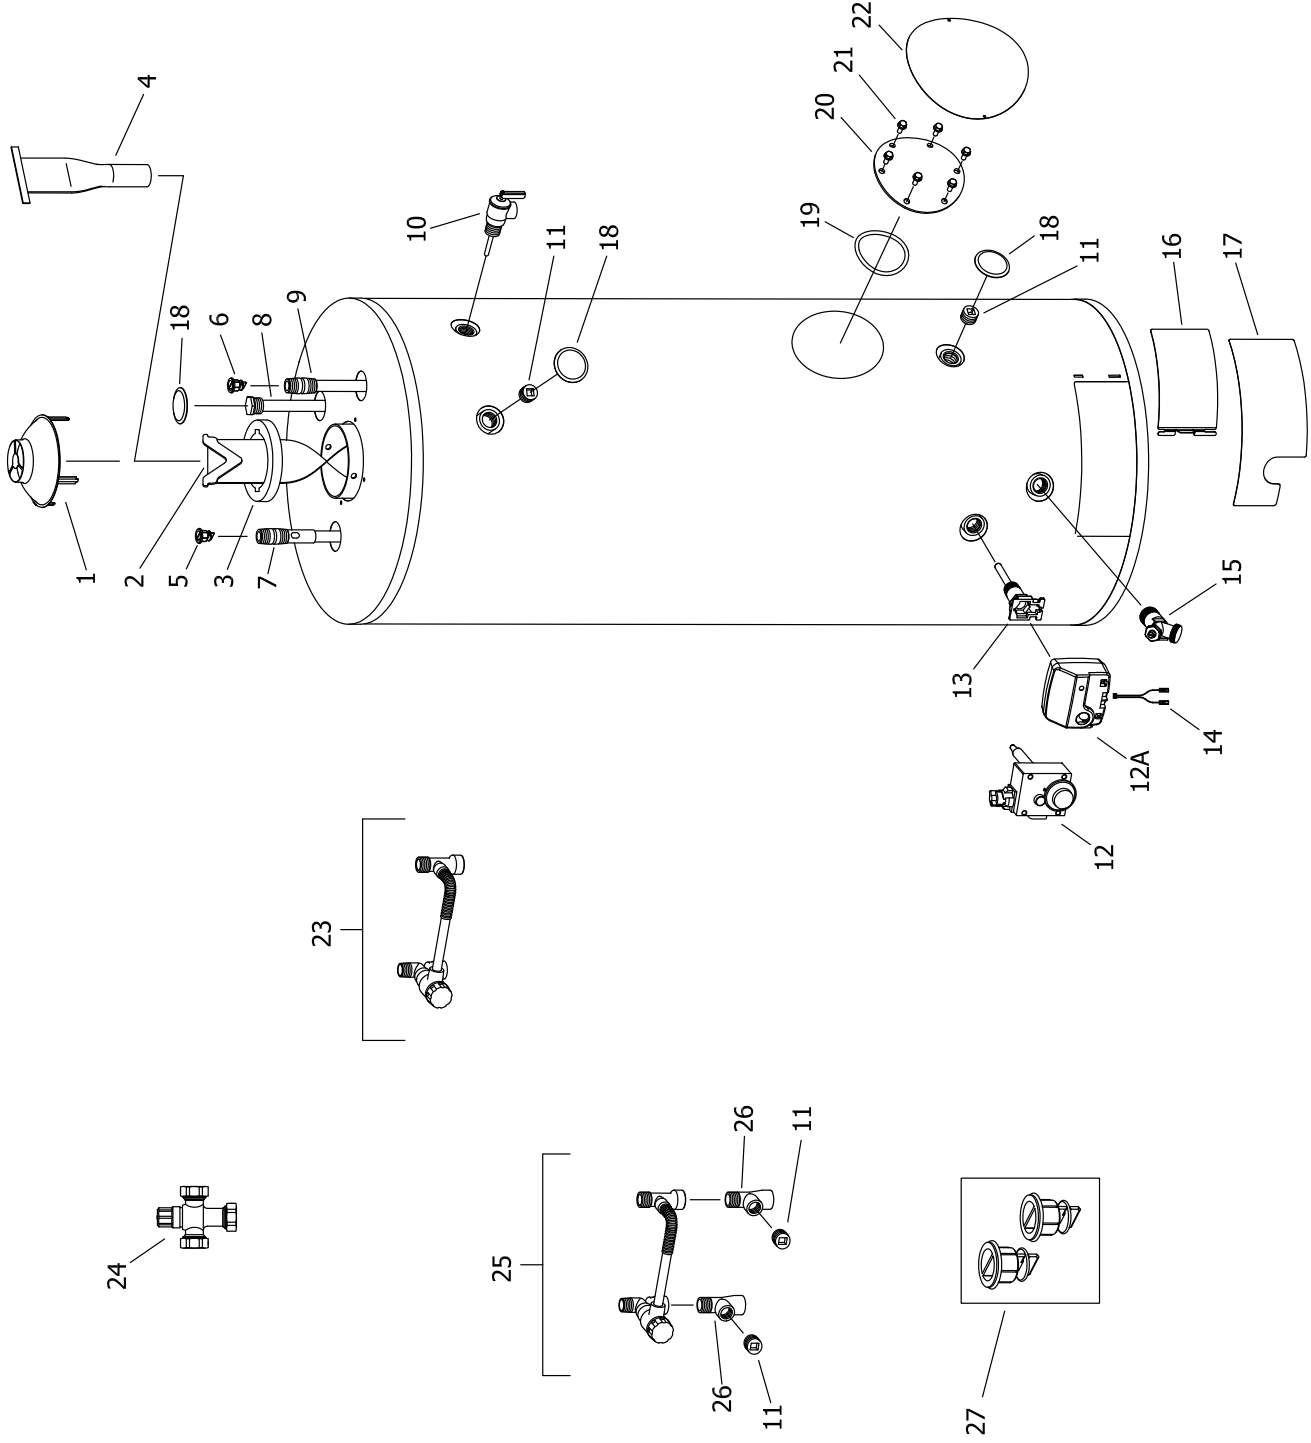

Item	Description	Model	Model	Model	Model	Model	Model
1	Draft Diverter	GX225S*(BN,SX)	GX155S*(BN,SX)	M1XR65T*(EN,BN,SX,CX)	M175S*(BN,SX,CX,CN)	M2XR75S*(BN,SX,CX,CN)	
2	Flue Baffle	243-33081-02-20	243-33081-02-20	243-33081-02-20	243-33081-02-20	243-33081-02-20	239-12950-00
3	Flue Reducer	243-42572-00	243-42572-00	243-42572-00	243-42572-00	243-42572-00	243-42557-00
4	Flue Core	239-45676-00	239-45676-00	239-45676-00	239-45676-00	239-45676-00	243-36920-00
5	Heat Trap Insert (Outlet)			239-45167-00			
6	Heat Trap Insert (Inlet)			239-45073-00			
7	Hot Water Outlet Anode Magnesium²	224-32731-101	224-32731-101	224-32731-101	224-32731-83	224-32731-83	
	Hot Water Outlet Anode Aluminum²	224-32999-21	224-32999-21	224-32999-21	224-32999-07	224-32999-07	
	Hot Water Outlet Anode A420 Aluminum²	224-45147-02	224-45147-02	224-45147-02	224-45147-01	224-45147-01	
8	Plug type Anode Magnesium	224-32758-19	224-32758-19	224-32758-19			224-32758-07
	Plug type Anode Aluminum	224-38508-03	224-38508-03	224-38508-03			224-38508-03
9	Cold Water Inlet Diptube Polypropylene³	229-39625-08	229-39625-08	229-39625-08	229-47056-01	229-47056-01	229-47056-01
	Cold Water Inlet Diptube Polysulfone (NC Code)³	229-45092-02	229-45092-02	229-45092-02	229-39628-08	229-47040-01	229-47040-01
10	T&P Relief Valve	230-40594-02	230-40594-02	230-32920-01	230-32920-01	230-32920-01	230-40594-02
11	3/4" NPT Plug	239-11638-00	239-11638-00	239-11638-00	239-11638-00	239-11638-00	239-11638-00
12	White Rodgers Combination Gas Valve Natural Gas	265-47444-02	265-47444-01	265-47444-01	265-46181-03	265-46181-03 °	265-40251-03 °
	White Rodgers Combination Gas Valve LP Gas	265-47445-02	265-47445-01	265-47445-01	265-46182-03	265-40258-02 °	265-40258-03 °
12A	Honeywell Combination Gas Valve Natural Gas (with service tool)					239-46990-01¹	239-46990-01¹
	Honeywell Combination Gas Valve LP Gas (with service tool)					239-46991-01¹	239-46991-01¹
13	Thermowell					233-45651-01¹	233-45651-02¹
14	Intermediate Harness					239-46995-00¹	239-46995-00¹
15	Brass Drain Valve	265-42351-02	265-42351-02	265-42351-02	265-42351-02	265-42351-02	265-42351-02
16	Inner Door Complete	243-46049-00	243-46049-00	243-36739-02	243-39207-00	243-39207-00	243-39207-00
17	Outer Door	243-41061-00	243-41061-00	243-41061-00	243-37177-00	243-37177-00	243-37177-00
18	Hole Closure	239-31547-02	239-31547-02	239-31547-02	239-31547-02	239-31547-02	239-31547-02
19	Cleanout O-Ring Gasket						
20	Cleanout Cover						
21	Cleanout Cover Screw (Qty. 6)						
22	Cleanout Access Cover						
23	Kit-Integrated Mixing Device (The Optimizer)	239-46225-02	239-46225-02	239-46225-02			
24	ASSE Approved Mixing Device (Optional)						
25	Kit-Alternate Temperature Water Outlet						
26	Street Tee 3/4" NPT						
27	Kit-Heat Trap Insert						

*All warranties

**Ordering a complete burner assy may increase delivery time.

Please order the specific component req'd for the quickest delivery

¹ Serial # prior to EF10694503

² Order with item 5

³ Order with item 8

⁴ Serial # prior to FE11932653

⁵ Serial # FE11932654 and after