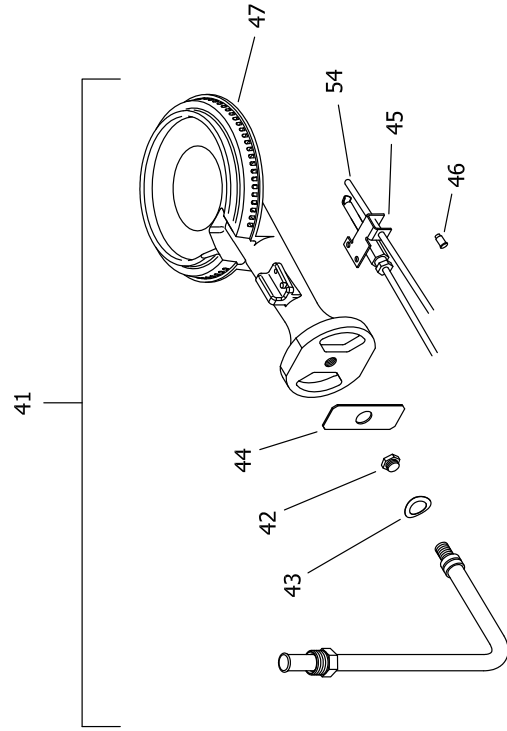

NATURAL GAS (CN) BURNER ASSEMBLY