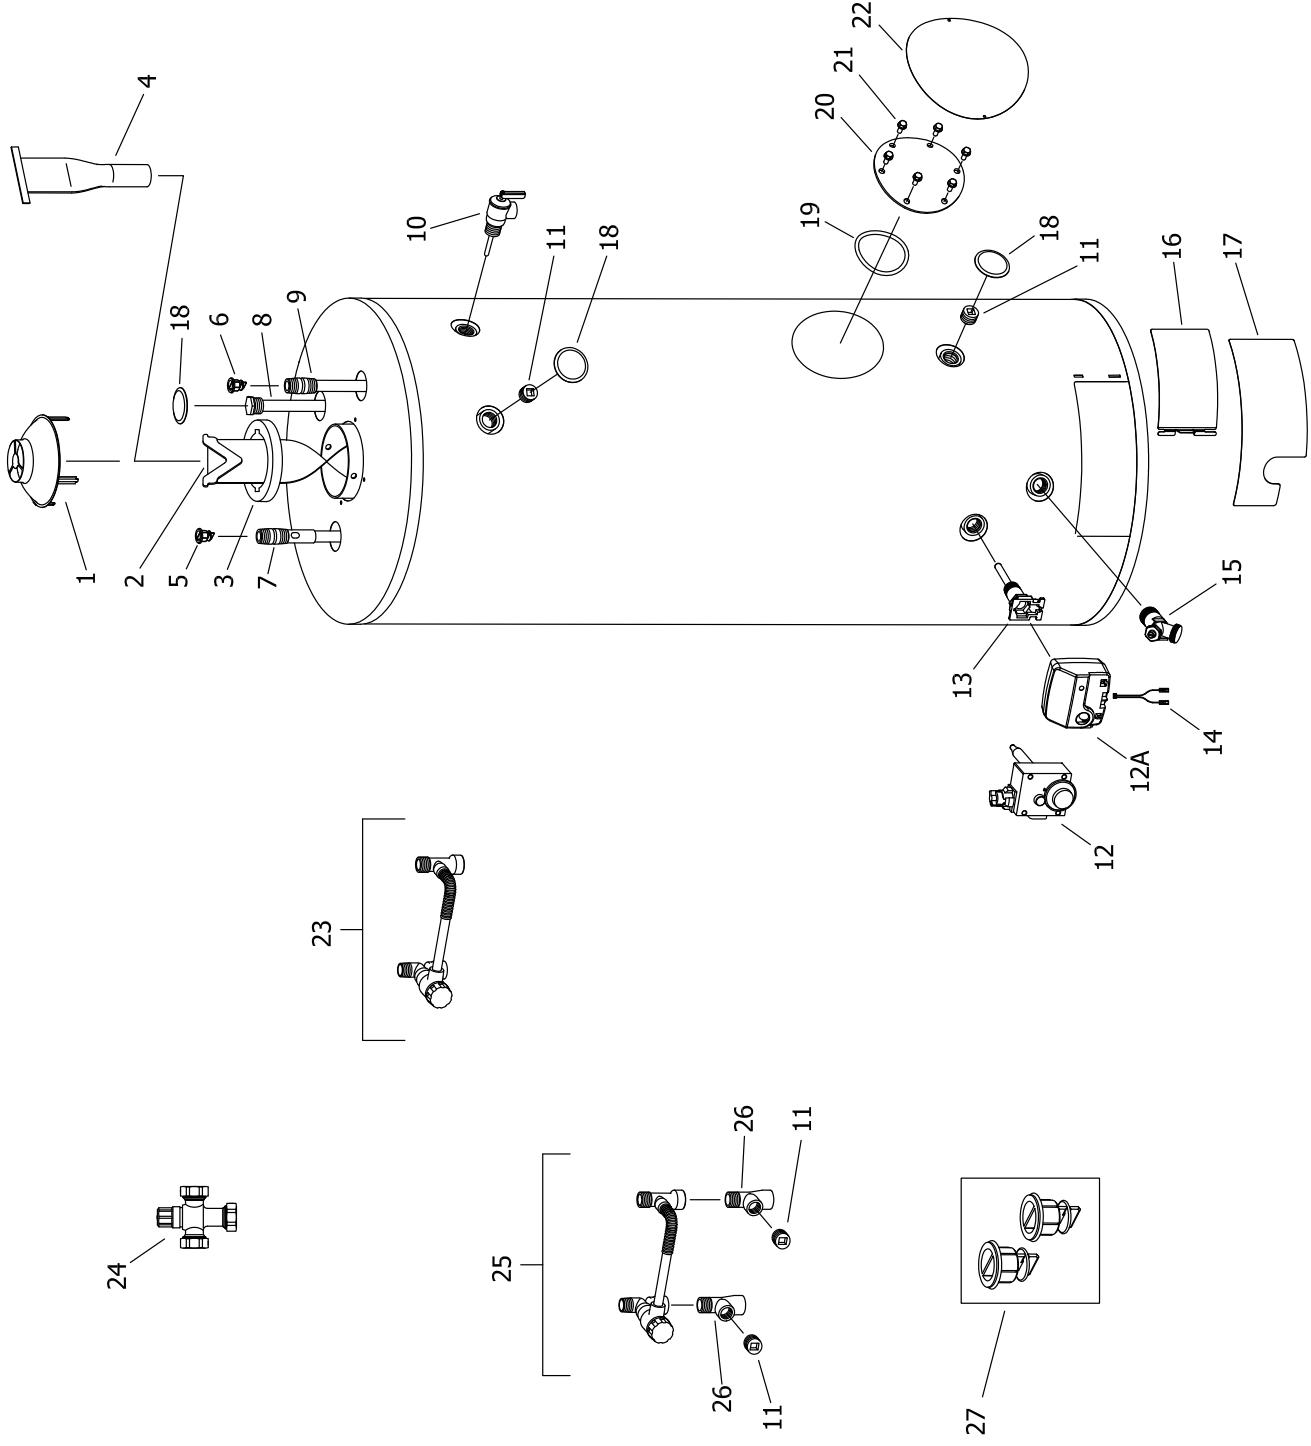

Item	Description	Model	Model	Model	Model	Model	Model	Model	Model
1	Draft Diverter	M1100T*(BN,CX,CN)	25X78(B,S)3(N,X)	55X80(B,S)3(N,X)	65T65*(B,E)*(N,X)	75T80*(B,S)*(N,X)	100T88*(B)*(N,X)		
2	Flue Baffle	243-33081-01-20	243-33081-02-20	243-33081-02-20	243-33081-02-20	243-33081-02-20	243-33081-01-20		
3	Flue Reducer	243-36920-00	243-42572-00	243-42572-00	243-36920-00	243-36920-00	243-36920-00		
4	Flue Core		239-45676-00	239-45676-00					
5	Heat Trap Insert (Outlet)				239-45167-00				
6	Heat Trap Insert (Inlet)				239-45073-00				
7	Hot Water Outlet Anode Magnesium²		224-32731-101	224-32731-101	224-32731-83				
	Hot Water Outlet Anode Aluminum²		224-32999-21	224-32999-21	224-32999-07				
	Hot Water Outlet Anode A420 Aluminum²		224-45147-02	224-45147-02	224-45147-01				
8	Plug type Anode Magnesium	224-32758-14	224-32758-19	224-32758-19		224-32758-07	224-32758-14		
	Plug type Anode Aluminum	224-38508-07	224-38508-03	224-38508-03		224-38508-01	224-38508-07		
9	Cold Water Inlet Diptube Polypropylene³				229-39625-04				
	Cold Water Inlet Diptube Polysulfone (NC Code)³	229-46993-01	229-45092-02	229-45092-02	229-39628-04	229-47040-01	229-46993-01		
10	T&P Relief Valve	230-40594-02	230-40594-02	230-40594-02	230-32920-01	230-40594-02	230-40594-02		
11	3/4" NPT Plug	239-11638-00	239-11638-00	239-11638-00	239-11638-00	239-11638-00	239-11638-00		
12	White Rodgers Combination Gas Valve Natural Gas	265-40251-07⁴	265-47444-02	265-47444-01	265-46365-01	265-46365-02°	265-46365-04⁴		
	White Rodgers Combination Gas Valve LP Gas	265-40258-06⁴	265-47445-02	265-47445-01	265-46366-01	265-46366-02°	265-46366-03⁴		
12A	Honeywell Combination Gas Valve Natural Gas (with service tool)	239-46990-01⁵				239-46990-02¹	239-46990-02⁵		
	Honeywell Combination Gas Valve LP Gas (with service tool)	239-46991-01⁵				239-46991-02¹	239-46991-02⁵		
13	Thermowell	233-45651-02⁵				233-45651-02¹	233-45651-02⁵		
14	Intermediate Harness	239-46995-00⁵				239-46995-00¹	239-46995-00⁵		
15	Brass Drain Valve	265-42351-04	265-42351-02	265-42351-02	265-42351-02	265-42351-02	265-42351-04		
16	Inner Door Complete	243-39207-00	243-46049-00	243-46049-00	243-36739-02	243-39207-00	243-39207-00		
17	Outer Door	243-37177-00	243-41061-00	243-41061-00	243-41061-00	243-37177-00	243-37177-00		
18	Hole Closure	239-31547-02	239-31547-02	239-31547-02	239-31547-02	239-31547-02	239-31547-02		
19	Cleanout O-Ring Gasket	205-18427-00					205-18427-00		
20	Cleanout Cover	205-18428-00					205-18428-00		
21	Cleanout Cover Screw (Qty. 6)	239-82166-00					239-82166-00		
22	Cleanout Access Cover	243-20299-00					243-20299-00		
23	Kit-Integrated Mixing Device (The Optimizer)		239-46225-02	239-46225-02					
24	ASSE Approved Mixing Device (optional)								
25	Kit-Alternate Temperature Water Outlet	239-43740-01	243-46414-02	243-46414-02	239-43740-01	239-43740-01	239-43740-01		
26	Street Tee 3/4" NPT		239-46332-00	239-46332-00					
27	Kit-Heat Trap Insert		239-46332-00	239-46332-00	265-45420-00				

*All warranties

**Ordering a complete burner assy may increase delivery time.

Please order the specific component req'd for the quickest delivery

^o Serial # prior to EF10694503

¹ Serial # EF10694504 through FD11847877

² Order with item 5

⁴ Serial # prior to FE11932653

⁵ Serial # FE11932654 and after