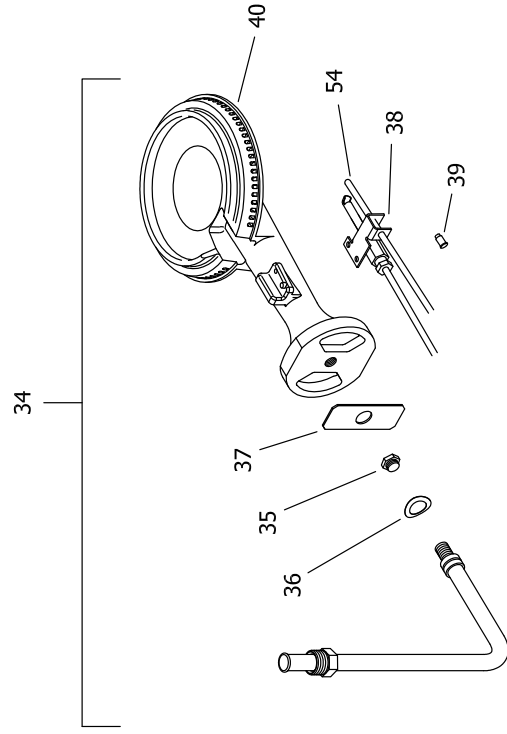

LP GAS (CX) BURNER ASSEMBLY

LP GAS (SX) BURNER ASSEMBLY TO REPLACE LP GAS (CX) BURNER ASSEMBLY
ON ALL MODELS EXCEPT 75 & 100 GAL. MODELS