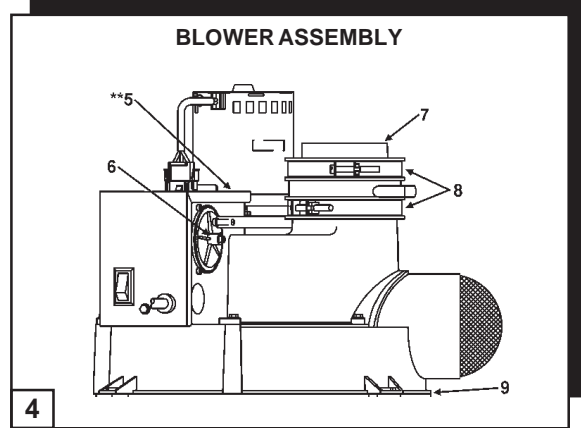

A.O. Smith Water Heaters

GAS

RESIDENTIAL WATER HEATER PARTS LIST
MODELS GPVX-50, 50Q, 50L
SERIES 100, 101

A.O. Smith Water Heater Parts Fulfillment
125 Southeast Parkway
Franklin, TN 37068
1-800-527-1953
www.hotwater.com

Item	Description	GPVX-50	GPVX-50
		GPVX-50Q	GPVX-50Q
		GPVX-50L	GPVX-50L
		100	101
1	..... Anode Aluminum - 6 Year	183523-029	183523-029
2	..... Baffle, Flue	185136-000	185136-000
3	..... Ring, Flue Restrictor	034894-000	034894-000
4	..... Blower Assembly	185331-000	185331-000
5	..... **Limit Switch	183380-004	183380-004
6	..... Pressure Switch	185110-005	185110-005
7	..... Adaptor, Exhaust	185215-000	185215-000
8	..... Hose Clamp - 4"	183545-001	183545-001
9	..... Blower Assembly Gasket	184956-000	184956-000
10	.... Burner Assembly - Natural Gas	185193-006	N/A
10	.... Burner Assembly - Propane Gas	N/A	185194-006
11	.... Burner Head with Door Gasket - Natural	183583-000	N/A
11	.... Burner Head with Door Gasket - Propane	N/A	183220-000
12	.... Igniter Assy, Hot Surface with Door Gasket	184923-000	184923-000
13	.... Orifice, Main Burner with Door Gasket - Natural	181508-026	N/A
13	.... Orifice, Main Burner with Door Gasket - Propane	N/A	181791-042
14	.... Burner Tube Assy with Door Gasket - Natural	184931-005	N/A
14	.... Burner Tube Assy with Door Gasket - Propane	N/A	184932-007
15	.... Inner Door with Door Gasket	183425-000	183425-000
16	.... Inner Door Gasket	183162-000	183162-000
17	.... Viewport Assembly	184470-000	184470-000
18	.... FV Sensor Bracket	185310-000	185310-000
19	.... FV Sensor	184952-000	184952-000
20	.... Combination Gas Valve - Natural	184960-002	N/A
20	.... Combination Gas Valve - Propane	N/A	184960-003
21	.... Outer Door	183458-000	183458-000
22	.... Envelope with Parts	183509-004	183509-004
23	.... Wall Plate, 2"	182787-000	182787-000
24	.... Wall Plate, 3"	181557-000	181557-000
25	.... Wall Plate, 4"	185403-000	185403-000
26	.... Vent Terminal Assembly 2"	183006-000	183006-000
27	.... Vent Terminal Screen 3"	181662-000	181662-000
28	.... Vent Terminal Screen 4"	196070-000	196070-000
29	.... Instruction Sheet - 3" & 4" Screens	185308-000	185308-000
30	.... Instruction Tag - 3" Screens	185287-000	185287-000
31	.... Instruction Tag - 4" Screens	185287-001	185287-001
32	.... Vent Terminal Restrictor - Ring 4"	N/A	N/A
33	.... Instruction Sheet - 3" & 4" Screens & Restrictor Ring	N/A	N/A
34	.... Pipe Insulation (optional)	181639-003	181639-003
35	.... T & P Insulation (optional)	183256-000	183256-000
36	.... Nipples - 5"	184715-000	184715-000
37	.... Spacer Inlet Tube	184011-000	184011-000
38	.... Inlet Tube, Diffuser	183766-029	183766-029
	..... (All Models Except: GPVX-50Q)		
38	.... Inlet Tube, Turbo	183901-032	183901-032
	..... (Only These Models: GPVX-50Q)		
39	.... Valve, Drain - Brass	026273-007	026273-007
39	.... Valve, Drain - Plastic	N/A	N/A
40	.... Valve, T & P Relief	043151-000	043151-000
41	.... Wire Harness	183506-001	183506-001
42	.... Dirt Leg Assembly	181206-001	181206-001
43	.... Air Intake Screen	183159-000	183159-000
44	.... Thermostat Shield (optional)	185424-000	185424-000
45	.... 20" Dia. Aluminum Drain Pan with Side Drain (optional)	9002842	9002842
45	.... 22" Dia. Aluminum Drain Pan with Side Drain (optional)	9002843	9002843
45	.... 24" Dia. Aluminum Drain Pan with Side Drain (optional)	9002844	9002844
45	.... 26" Dia. Aluminum Drain Pan with Side Drain (optional)	9002845	9002845