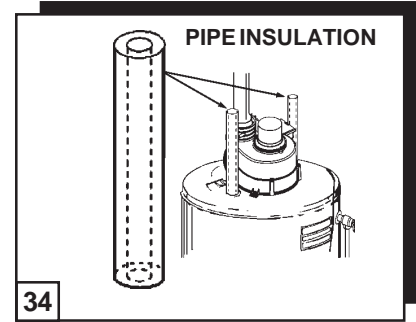

A.O. Smith Water Heaters

GAS

RESIDENTIAL WATER HEATER PARTS LIST
MODELS GPVX-50, 50Q, 50L
SERIES 100, 101

A.O. Smith Water Heater Parts Fulfillment
125 Southeast Parkway
Franklin, TN 37068
1-800-527-1953
www.hotwater.com

Item	Description	GPVX-50	GPVX-50
		GPVX-50Q	GPVX-50Q
		GPVX-50L	GPVX-50L
		100	101
1	..... Anode Aluminum - 6 Year	183523-029	183523-029
2	..... Baffle, Flue	185136-000	185136-000
3	..... Ring, Flue Restrictor	034894-000	034894-000
4	..... Blower Assembly	185331-000	185331-000
5	..... **Limit Switch	183380-004	183380-004
6	..... Pressure Switch	185110-005	185110-005
7	..... Adaptor, Exhaust	185215-000	185215-000
8	..... Hose Clamp - 4"	183545-001	183545-001
9	..... Blower Assembly Gasket	184956-000	184956-000
10	.... Burner Assembly - Natural Gas	185193-006	N/A
10	.... Burner Assembly - Propane Gas	N/A	185194-006
11	.... Burner Head with Door Gasket - Natural	183583-000	N/A
11	.... Burner Head with Door Gasket - Propane	N/A	183220-000
12	.... Igniter Assy, Hot Surface with Door Gasket	184923-000	184923-000
13	.... Orifice, Main Burner with Door Gasket - Natural	181508-026	N/A
13	.... Orifice, Main Burner with Door Gasket - Propane	N/A	181791-042
14	.... Burner Tube Assy with Door Gasket - Natural	184931-005	N/A
14	.... Burner Tube Assy with Door Gasket - Propane	N/A	184932-007
15	.... Inner Door with Door Gasket	183425-000	183425-000
16	.... Inner Door Gasket	183162-000	183162-000
17	.... Viewport Assembly	184470-000	184470-000
18	.... FV Sensor Bracket	185310-000	185310-000
19	.... FV Sensor	184952-000	184952-000
20	.... Combination Gas Valve - Natural	184960-002	N/A
20	.... Combination Gas Valve - Propane	N/A	184960-003
21	.... Outer Door	183458-000	183458-000
22	.... Envelope with Parts	183509-004	183509-004
23	.... Wall Plate, 2"	182787-000	182787-000
24	.... Wall Plate, 3"	181557-000	181557-000
25	.... Wall Plate, 4"	185403-000	185403-000
26	.... Vent Terminal Assembly 2"	183006-000	183006-000
27	.... Vent Terminal Screen 3"	181662-000	181662-000
28	.... Vent Terminal Screen 4"	196070-000	196070-000
29	.... Instruction Sheet - 3" & 4" Screens	185308-000	185308-000
30	.... Instruction Tag - 3" Screens	185287-000	185287-000
31	.... Instruction Tag - 4" Screens	185287-001	185287-001
32	.... Vent Terminal Restrictor - Ring 4"	N/A	N/A
33	.... Instruction Sheet - 3" & 4" Screens & Restrictor Ring	N/A	N/A
34	.... Pipe Insulation (optional)	181639-003	181639-003
35	.... T & P Insulation (optional)	183256-000	183256-000
36	.... Nipples - 5"	184715-000	184715-000
37	.... Spacer Inlet Tube	184011-000	184011-000
38	.... Inlet Tube, Diffuser	183766-029	183766-029
	..... (All Models Except: GPVX-50Q)		
38	.... Inlet Tube, Turbo	183901-032	183901-032
	..... (Only These Models: GPVX-50Q)		
39	.... Valve, Drain - Brass	026273-007	026273-007
39	.... Valve, Drain - Plastic	N/A	N/A
40	.... Valve, T & P Relief	043151-000	043151-000
41	.... Wire Harness	183506-001	183506-001
42	.... Dirt Leg Assembly	181206-001	181206-001
43	.... Air Intake Screen	183159-000	183159-000
44	.... Thermostat Shield (optional)	185424-000	185424-000
45	.... 20" Dia. Aluminum Drain Pan with Side Drain (optional)	9002842	9002842
45	.... 22" Dia. Aluminum Drain Pan with Side Drain (optional)	9002843	9002843
45	.... 24" Dia. Aluminum Drain Pan with Side Drain (optional)	9002844	9002844
45	.... 26" Dia. Aluminum Drain Pan with Side Drain (optional)	9002845	9002845