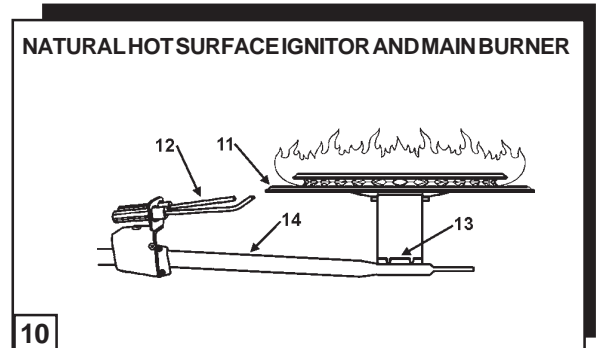

A.O. Smith Water Heaters

GAS

RESIDENTIAL WATER HEATER PARTS LIST
MODELS GPVX-50, 50Q, 50L
SERIES 100, 101

A.O. Smith Water Heater Parts Fulfillment
125 Southeast Parkway
Franklin, TN 37068
1-800-527-1953
www.hotwater.com

Item	Description	GPVX-50	GPVX-50
		GPVX-50Q	GPVX-50Q
		GPVX-50L	GPVX-50L
		100	101
1	..... Anode Aluminum - 6 Year	183523-029	183523-029
2	..... Baffle, Flue	185136-000	185136-000
3	..... Ring, Flue Restrictor	034894-000	034894-000
4	..... Blower Assembly	185331-000	185331-000
5	..... **Limit Switch	183380-004	183380-004
6	..... Pressure Switch	185110-005	185110-005
7	..... Adaptor, Exhaust	185215-000	185215-000
8	..... Hose Clamp - 4"	183545-001	183545-001
9	..... Blower Assembly Gasket	184956-000	184956-000
10	.... Burner Assembly - Natural Gas	185193-006	N/A
10	.... Burner Assembly - Propane Gas	N/A	185194-006
11	.... Burner Head with Door Gasket - Natural	183583-000	N/A
11	.... Burner Head with Door Gasket - Propane	N/A	183220-000
12	.... Igniter Assy, Hot Surface with Door Gasket	184923-000	184923-000
13	.... Orifice, Main Burner with Door Gasket - Natural	181508-026	N/A
13	.... Orifice, Main Burner with Door Gasket - Propane	N/A	181791-042
14	.... Burner Tube Assy with Door Gasket - Natural	184931-005	N/A
14	.... Burner Tube Assy with Door Gasket - Propane	N/A	184932-007
15	.... Inner Door with Door Gasket	183425-000	183425-000
16	.... Inner Door Gasket	183162-000	183162-000
17	.... Viewport Assembly	184470-000	184470-000
18	.... FV Sensor Bracket	185310-000	185310-000
19	.... FV Sensor	184952-000	184952-000
20	.... Combination Gas Valve - Natural	184960-002	N/A
20	.... Combination Gas Valve - Propane	N/A	184960-003
21	.... Outer Door	183458-000	183458-000
22	.... Envelope with Parts	183509-004	183509-004
23	.... Wall Plate, 2"	182787-000	182787-000
24	.... Wall Plate, 3"	181557-000	181557-000
25	.... Wall Plate, 4"	185403-000	185403-000
26	.... Vent Terminal Assembly 2"	183006-000	183006-000
27	.... Vent Terminal Screen 3"	181662-000	181662-000
28	.... Vent Terminal Screen 4"	196070-000	196070-000
29	.... Instruction Sheet - 3" & 4" Screens	185308-000	185308-000
30	.... Instruction Tag - 3" Screens	185287-000	185287-000
31	.... Instruction Tag - 4" Screens	185287-001	185287-001
32	.... Vent Terminal Restrictor - Ring 4"	N/A	N/A
33	.... Instruction Sheet - 3" & 4" Screens & Restrictor Ring	N/A	N/A
34	.... Pipe Insulation (optional)	181639-003	181639-003
35	.... T & P Insulation (optional)	183256-000	183256-000
36	.... Nipples - 5"	184715-000	184715-000
37	.... Spacer Inlet Tube	184011-000	184011-000
38	.... Inlet Tube, Diffuser	183766-029	183766-029
	..... (All Models Except: GPVX-50Q)		
38	.... Inlet Tube, Turbo	183901-032	183901-032
	..... (Only These Models: GPVX-50Q)		
39	.... Valve, Drain - Brass	026273-007	026273-007
39	.... Valve, Drain - Plastic	N/A	N/A
40	.... Valve, T & P Relief	043151-000	043151-000
41	.... Wire Harness	183506-001	183506-001
42	.... Dirt Leg Assembly	181206-001	181206-001
43	.... Air Intake Screen	183159-000	183159-000
44	.... Thermostat Shield (optional)	185424-000	185424-000
45	.... 20" Dia. Aluminum Drain Pan with Side Drain (optional)	9002842	9002842
45	.... 22" Dia. Aluminum Drain Pan with Side Drain (optional)	9002843	9002843
45	.... 24" Dia. Aluminum Drain Pan with Side Drain (optional)	9002844	9002844
45	.... 26" Dia. Aluminum Drain Pan with Side Drain (optional)	9002845	9002845