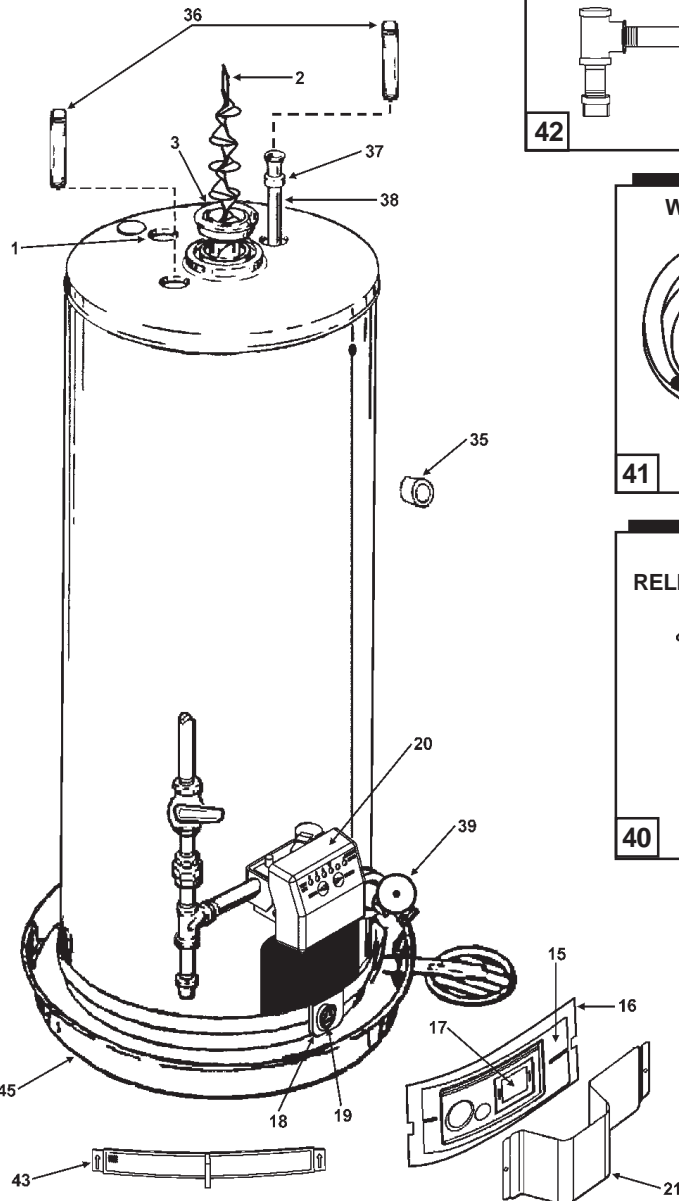

A.O. Smith Water Heaters

GAS

RESIDENTIAL WATER HEATER PARTS LIST
MODELS GPVX-50, 50Q, 50L
SERIES 100, 101

A.O. Smith Water Heater Parts Fulfillment
125 Southeast Parkway
Franklin, TN 37068
1-800-527-1953
www.hotwater.com

Item	Description	GPVX-50	GPVX-50
		GPVX-50Q	GPVX-50Q
		GPVX-50L	GPVX-50L
		100	101
1	..... Anode Aluminum - 6 Year	183523-029	183523-029
2	..... Baffle, Flue	185136-000	185136-000
3	..... Ring, Flue Restrictor	034894-000	034894-000
4	..... Blower Assembly	185331-000	185331-000
5	..... **Limit Switch	183380-004	183380-004
6	..... Pressure Switch	185110-005	185110-005
7	..... Adaptor, Exhaust	185215-000	185215-000
8	..... Hose Clamp - 4"	183545-001	183545-001
9	..... Blower Assembly Gasket	184956-000	184956-000
10	.... Burner Assembly - Natural Gas	185193-006	N/A
10	.... Burner Assembly - Propane Gas	N/A	185194-006
11	.... Burner Head with Door Gasket - Natural	183583-000	N/A
11	.... Burner Head with Door Gasket - Propane	N/A	183220-000
12	.... Igniter Assy, Hot Surface with Door Gasket	184923-000	184923-000
13	.... Orifice, Main Burner with Door Gasket - Natural	181508-026	N/A
13	.... Orifice, Main Burner with Door Gasket - Propane	N/A	181791-042
14	.... Burner Tube Assy with Door Gasket - Natural	184931-005	N/A
14	.... Burner Tube Assy with Door Gasket - Propane	N/A	184932-007
15	.... Inner Door with Door Gasket	183425-000	183425-000
16	.... Inner Door Gasket	183162-000	183162-000
17	.... Viewport Assembly	184470-000	184470-000
18	.... FV Sensor Bracket	185310-000	185310-000
19	.... FV Sensor	184952-000	184952-000
20	.... Combination Gas Valve - Natural	184960-002	N/A
20	.... Combination Gas Valve - Propane	N/A	184960-003
21	.... Outer Door	183458-000	183458-000
22	.... Envelope with Parts	183509-004	183509-004
23	.... Wall Plate, 2"	182787-000	182787-000
24	.... Wall Plate, 3"	181557-000	181557-000
25	.... Wall Plate, 4"	185403-000	185403-000
26	.... Vent Terminal Assembly 2"	183006-000	183006-000
27	.... Vent Terminal Screen 3"	181662-000	181662-000
28	.... Vent Terminal Screen 4"	196070-000	196070-000
29	.... Instruction Sheet - 3" & 4" Screens	185308-000	185308-000
30	.... Instruction Tag - 3" Screens	185287-000	185287-000
31	.... Instruction Tag - 4" Screens	185287-001	185287-001
32	.... Vent Terminal Restrictor - Ring 4"	N/A	N/A
33	.... Instruction Sheet - 3" & 4" Screens & Restrictor Ring	N/A	N/A
34	.... Pipe Insulation (optional)	181639-003	181639-003
35	.... T & P Insulation (optional)	183256-000	183256-000
36	.... Nipples - 5"	184715-000	184715-000
37	.... Spacer Inlet Tube	184011-000	184011-000
38	.... Inlet Tube, Diffuser	183766-029	183766-029
	..... (All Models Except: GPVX-50Q)		
38	.... Inlet Tube, Turbo	183901-032	183901-032
	..... (Only These Models: GPVX-50Q)		
39	.... Valve, Drain - Brass	026273-007	026273-007
39	.... Valve, Drain - Plastic	N/A	N/A
40	.... Valve, T & P Relief	043151-000	043151-000
41	.... Wire Harness	183506-001	183506-001
42	.... Dirt Leg Assembly	181206-001	181206-001
43	.... Air Intake Screen	183159-000	183159-000
44	.... Thermostat Shield (optional)	185424-000	185424-000
45	.... 20" Dia. Aluminum Drain Pan with Side Drain (optional)	9002842	9002842
45	.... 22" Dia. Aluminum Drain Pan with Side Drain (optional)	9002843	9002843
45	.... 24" Dia. Aluminum Drain Pan with Side Drain (optional)	9002844	9002844
45	.... 26" Dia. Aluminum Drain Pan with Side Drain (optional)	9002845	9002845