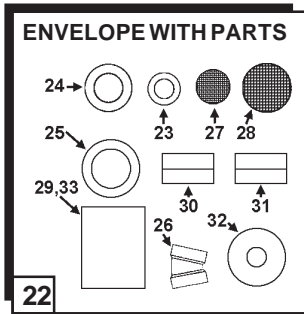

A.O. Smith Water Heaters

GAS

RESIDENTIAL WATER HEATER PARTS LIST
MODELS GPVX-50, 50Q, 50L
SERIES 100, 101

A.O. Smith Water Heater Parts Fulfillment
125 Southeast Parkway
Franklin, TN 37068
1-800-527-1953
www.hotwater.com

Item	Description	GPVX-50	GPVX-50
		GPVX-50Q	GPVX-50Q
		GPVX-50L	GPVX-50L
		100	101
1	..... Anode Aluminum - 6 Year	183523-029	183523-029
2	..... Baffle, Flue	185136-000	185136-000
3	..... Ring, Flue Restrictor	034894-000	034894-000
4	..... Blower Assembly	185331-000	185331-000
5	..... **Limit Switch	183380-004	183380-004
6	..... Pressure Switch	185110-005	185110-005
7	..... Adaptor, Exhaust	185215-000	185215-000
8	..... Hose Clamp - 4"	183545-001	183545-001
9	..... Blower Assembly Gasket	184956-000	184956-000
10	.... Burner Assembly - Natural Gas	185193-006	N/A
10	.... Burner Assembly - Propane Gas	N/A	185194-006
11	.... Burner Head with Door Gasket - Natural	183583-000	N/A
11	.... Burner Head with Door Gasket - Propane	N/A	183220-000
12	.... Igniter Assy, Hot Surface with Door Gasket	184923-000	184923-000
13	.... Orifice, Main Burner with Door Gasket - Natural	181508-026	N/A
13	.... Orifice, Main Burner with Door Gasket - Propane	N/A	181791-042
14	.... Burner Tube Assy with Door Gasket - Natural	184931-005	N/A
14	.... Burner Tube Assy with Door Gasket - Propane	N/A	184932-007
15	.... Inner Door with Door Gasket	183425-000	183425-000
16	.... Inner Door Gasket	183162-000	183162-000
17	.... Viewport Assembly	184470-000	184470-000
18	.... FV Sensor Bracket	185310-000	185310-000
19	.... FV Sensor	184952-000	184952-000
20	.... Combination Gas Valve - Natural	184960-002	N/A
20	.... Combination Gas Valve - Propane	N/A	184960-003
21	.... Outer Door	183458-000	183458-000
22	.... Envelope with Parts	183509-004	183509-004
23	.... Wall Plate, 2"	182787-000	182787-000
24	.... Wall Plate, 3"	181557-000	181557-000
25	.... Wall Plate, 4"	185403-000	185403-000
26	.... Vent Terminal Assembly 2"	183006-000	183006-000
27	.... Vent Terminal Screen 3"	181662-000	181662-000
28	.... Vent Terminal Screen 4"	196070-000	196070-000
29	.... Instruction Sheet - 3" & 4" Screens	185308-000	185308-000
30	.... Instruction Tag - 3" Screens	185287-000	185287-000
31	.... Instruction Tag - 4" Screens	185287-001	185287-001
32	.... Vent Terminal Restrictor - Ring 4"	N/A	N/A
33	.... Instruction Sheet - 3" & 4" Screens & Restrictor Ring	N/A	N/A
34	.... Pipe Insulation (optional)	181639-003	181639-003
35	.... T & P Insulation (optional)	183256-000	183256-000
36	.... Nipples - 5"	184715-000	184715-000
37	.... Spacer Inlet Tube	184011-000	184011-000
38	.... Inlet Tube, Diffuser	183766-029	183766-029
	..... (All Models Except: GPVX-50Q)		
38	.... Inlet Tube, Turbo	183901-032	183901-032
	..... (Only These Models: GPVX-50Q)		
39	.... Valve, Drain - Brass	026273-007	026273-007
39	.... Valve, Drain - Plastic	N/A	N/A
40	.... Valve, T & P Relief	043151-000	043151-000
41	.... Wire Harness	183506-001	183506-001
42	.... Dirt Leg Assembly	181206-001	181206-001
43	.... Air Intake Screen	183159-000	183159-000
44	.... Thermostat Shield (optional)	185424-000	185424-000
45	.... 20" Dia. Aluminum Drain Pan with Side Drain (optional)	9002842	9002842
45	.... 22" Dia. Aluminum Drain Pan with Side Drain (optional)	9002843	9002843
45	.... 24" Dia. Aluminum Drain Pan with Side Drain (optional)	9002844	9002844
45	.... 26" Dia. Aluminum Drain Pan with Side Drain (optional)	9002845	9002845