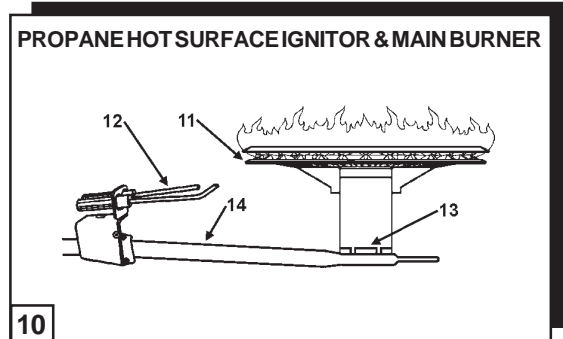

A.O. Smith Water Heaters

GAS

RESIDENTIAL WATER HEATER PARTS LIST
MODELS GPVX-50, 50Q, 50L
SERIES 100, 101

A.O. Smith Water Heater Parts Fulfillment
125 Southeast Parkway
Franklin, TN 37068
1-800-527-1953
www.hotwater.com

Item	Description	GPVX-50	GPVX-50
		GPVX-50Q	GPVX-50Q
		GPVX-50L	GPVX-50L
		100	101
1	..... Anode Aluminum - 6 Year	183523-029	183523-029
2	..... Baffle, Flue	185136-000	185136-000
3	..... Ring, Flue Restrictor	034894-000	034894-000
4	..... Blower Assembly	185331-000	185331-000
5	..... **Limit Switch	183380-004	183380-004
6	..... Pressure Switch	185110-005	185110-005
7	..... Adaptor, Exhaust	185215-000	185215-000
8	..... Hose Clamp - 4"	183545-001	183545-001
9	..... Blower Assembly Gasket	184956-000	184956-000
10	.... Burner Assembly - Natural Gas	185193-006	N/A
10	.... Burner Assembly - Propane Gas	N/A	185194-006
11	.... Burner Head with Door Gasket - Natural	183583-000	N/A
11	.... Burner Head with Door Gasket - Propane	N/A	183220-000
12	.... Igniter Assy, Hot Surface with Door Gasket	184923-000	184923-000
13	.... Orifice, Main Burner with Door Gasket - Natural	181508-026	N/A
13	.... Orifice, Main Burner with Door Gasket - Propane	N/A	181791-042
14	.... Burner Tube Assy with Door Gasket - Natural	184931-005	N/A
14	.... Burner Tube Assy with Door Gasket - Propane	N/A	184932-007
15	.... Inner Door with Door Gasket	183425-000	183425-000
16	.... Inner Door Gasket	183162-000	183162-000
17	.... Viewport Assembly	184470-000	184470-000
18	.... FV Sensor Bracket	185310-000	185310-000
19	.... FV Sensor	184952-000	184952-000
20	.... Combination Gas Valve - Natural	184960-002	N/A
20	.... Combination Gas Valve - Propane	N/A	184960-003
21	.... Outer Door	183458-000	183458-000
22	.... Envelope with Parts	183509-004	183509-004
23	.... Wall Plate, 2"	182787-000	182787-000
24	.... Wall Plate, 3"	181557-000	181557-000
25	.... Wall Plate, 4"	185403-000	185403-000
26	.... Vent Terminal Assembly 2"	183006-000	183006-000
27	.... Vent Terminal Screen 3"	181662-000	181662-000
28	.... Vent Terminal Screen 4"	196070-000	196070-000
29	.... Instruction Sheet - 3" & 4" Screens	185308-000	185308-000
30	.... Instruction Tag - 3" Screens	185287-000	185287-000
31	.... Instruction Tag - 4" Screens	185287-001	185287-001
32	.... Vent Terminal Restrictor - Ring 4"	N/A	N/A
33	.... Instruction Sheet - 3" & 4" Screens & Restrictor Ring	N/A	N/A
34	.... Pipe Insulation (optional)	181639-003	181639-003
35	.... T & P Insulation (optional)	183256-000	183256-000
36	.... Nipples - 5"	184715-000	184715-000
37	.... Spacer Inlet Tube	184011-000	184011-000
38	.... Inlet Tube, Diffuser	183766-029	183766-029
	..... (All Models Except: GPVX-50Q)		
38	.... Inlet Tube, Turbo	183901-032	183901-032
	..... (Only These Models: GPVX-50Q)		
39	.... Valve, Drain - Brass	026273-007	026273-007
39	.... Valve, Drain - Plastic	N/A	N/A
40	.... Valve, T & P Relief	043151-000	043151-000
41	.... Wire Harness	183506-001	183506-001
42	.... Dirt Leg Assembly	181206-001	181206-001
43	.... Air Intake Screen	183159-000	183159-000
44	.... Thermostat Shield (optional)	185424-000	185424-000
45	.... 20" Dia. Aluminum Drain Pan with Side Drain (optional)	9002842	9002842
45	.... 22" Dia. Aluminum Drain Pan with Side Drain (optional)	9002843	9002843
45	.... 24" Dia. Aluminum Drain Pan with Side Drain (optional)	9002844	9002844
45	.... 26" Dia. Aluminum Drain Pan with Side Drain (optional)	9002845	9002845