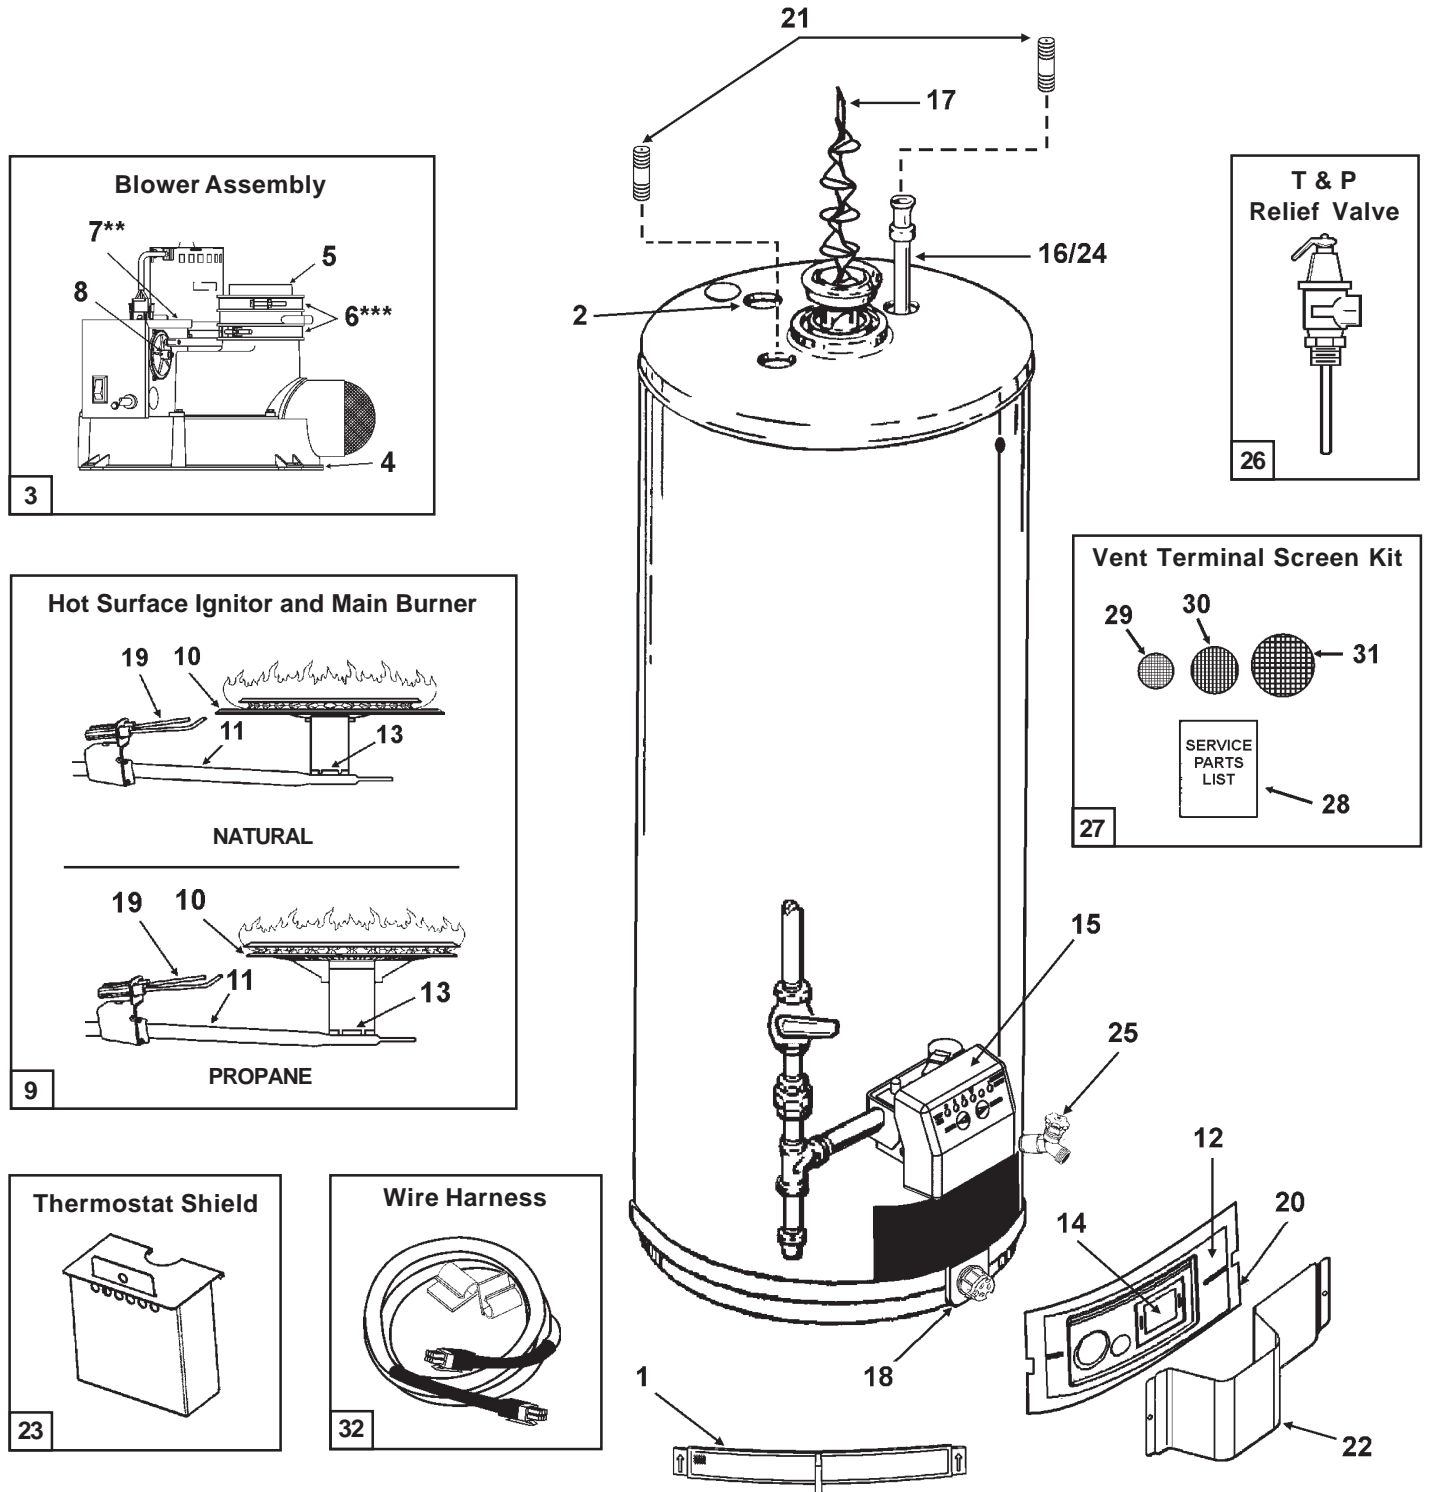

A.O. Smith Water Heaters

RESIDENTIAL GAS SERVICE PARTS LIST

A.O. Smith Water Heater Parts Fulfillment
125 Southeast Parkway • Franklin, TN 37068
www.hotwater.com • 1-800-433-2525

MODELS:
GPVT 40, 50
GPVT 40Q, 50Q, 40L, 50L
Series 100, 101

A.O. Smith Water Heater Parts Fulfillment • phone: 1-800-433-2525 • www.hotwater.com