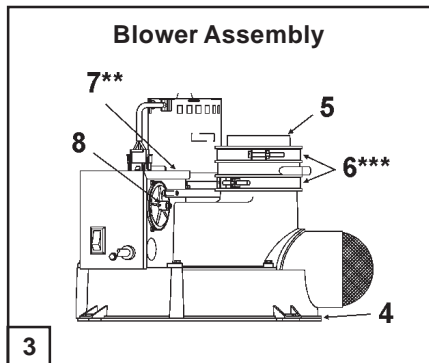

A.O. Smith

Water Heaters

RESIDENTIAL GAS SERVICE PARTS LIST

A.O. Smith Water Heater Parts Fulfillment
125 Southeast Parkway • Franklin, TN 37068
www.hotwater.com • 1-800-433-2525

MODELS:
GPVH 40, 50
GPCR 40, 50
Series 100, 101

Item	Description	GPVH-40 100	GPVH-40 101	GPVR-40 100	GPVR-40 101
1	Air Intake Screen	9003406	9003406	9003406	9003406
2	Anode, Aluminum - 6 Year	9003972	9003972	9003972	9003972
3	Blower Assembly	9004316	9004316	9004316	9004316
4	Blower Assembly Gasket				
5	Exhaust Adaptor Kit	9006020	9006020	9006020	9006020
6	Hose Clamp - 4 inch***				
7	Limit Switch**				
8	Pressure Switch Kit	9006017	9006017	9006017	9006017
9	Burner Assembly - Natural Gas	9005938	N/A	9005940	NA
9	Burner Assembly- Propane Gas	N/A	9005943	N/A	9005945
10	Burner Head with Door Gasket				
11	Burner Tube Assembly with Door Gasket				
12	Inner Door with Door Gasket				
13	Orifice, Main Burner with Door Gasket				
14	Viewport Assembly				
15	Combination Gas Valve - Natural	9004240	N/A	9004267	NA
15	Combination Gas Valve - Propane	N/A	9005112	N/A	9004464
16	Diffuser Inlet Tube with Spacer	9003447	9003447	9003447	9003447
17	Flue Baffle and Restrictor Assembly Kit	9006028	9006028	9006028	9006028
18	FV Sensor and Bracket Kit	9006029	9006029	9006029	9006029
19	Igniter Assy, Hot Surface with Door Gasket	9005958	9005958	9005958	9005958
20	Inner Door Gasket	9003398	9003398	9003398	9003398
21	Nipples - 5 inch	9003977	9003977	9003977	9003977
22	Outer Door	9003545	9003545	9003545	9003545
23	Thermostat Shield (optional)	9005693	9005693	9005693	9005693
24	Turbo Inlet Tube with Spacer	9002067	9002067	9002067	9002067
25	Valve, Drain - Brass	9004330	9004330	9001870	9001870
26	Valve, T&P Relief	9000071	9000071	9000728	9000728
27	Vent Terminal Screen Kit	9006027	9006027	9006027	9006027
28	Instruction Sheet - 2, 3 & 4 inch Screens				
29	Vent Terminal Screen 2 inch				
30	Vent Terminal Screen 3 inch				
31	Vent Terminal Screen 4 inch				
32	Wire Harness	9006022	9006022	9006022	9006022

** Limit Switch located inside control box of blower assembly.

*** Available at local hardware store.

Parts listed without numbers are available as assemblies.

A.O. Smith Water Heater Parts Fulfillment

125 Southeast Parkway • Franklin, TN 37068 • 1-800-433-2525 • www.hotwater.com