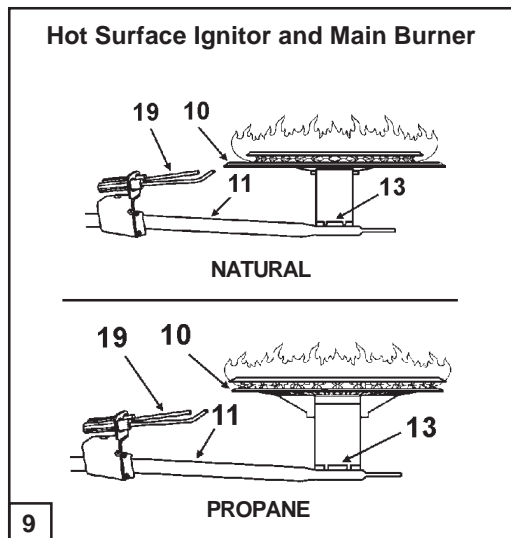

A.O. Smith

Water Heaters

RESIDENTIAL GAS SERVICE PARTS LIST

A.O. Smith Water Heater Parts Fulfillment
125 Southeast Parkway • Franklin, TN 37068
www.hotwater.com • 1-800-433-2525

MODELS:
GPVH 40, 50
GPCR 40, 50
Series 100, 101

Item	Description	GPVH-40 100	GPVH-40 101	GPVR-40 100	GPVR-40 101
1	Air Intake Screen	9003406	9003406	9003406	9003406
2	Anode, Aluminum - 6 Year	9003972	9003972	9003972	9003972
3	Blower Assembly	9004316	9004316	9004316	9004316
4	Blower Assembly Gasket				
5	Exhaust Adaptor Kit	9006020	9006020	9006020	9006020
6	Hose Clamp - 4 inch***				
7	Limit Switch**				
8	Pressure Switch Kit	9006017	9006017	9006017	9006017
9	Burner Assembly - Natural Gas	9005938	N/A	9005940	NA
9	Burner Assembly- Propane Gas	N/A	9005943	N/A	9005945
10	Burner Head with Door Gasket				
11	Burner Tube Assembly with Door Gasket				
12	Inner Door with Door Gasket				
13	Orifice, Main Burner with Door Gasket				
14	Viewport Assembly				
15	Combination Gas Valve - Natural	9004240	N/A	9004267	NA
15	Combination Gas Valve - Propane	N/A	9005112	N/A	9004464
16	Diffuser Inlet Tube with Spacer	9003447	9003447	9003447	9003447
17	Flue Baffle and Restrictor Assembly Kit	9006028	9006028	9006028	9006028
18	FV Sensor and Bracket Kit	9006029	9006029	9006029	9006029
19	Igniter Assy, Hot Surface with Door Gasket	9005958	9005958	9005958	9005958
20	Inner Door Gasket	9003398	9003398	9003398	9003398
21	Nipples - 5 inch	9003977	9003977	9003977	9003977
22	Outer Door	9003545	9003545	9003545	9003545
23	Thermostat Shield (optional)	9005693	9005693	9005693	9005693
24	Turbo Inlet Tube with Spacer	9002067	9002067	9002067	9002067
25	Valve, Drain - Brass	9004330	9004330	9001870	9001870
26	Valve, T&P Relief	9000071	9000071	9000728	9000728
27	Vent Terminal Screen Kit	9006027	9006027	9006027	9006027
28	Instruction Sheet - 2, 3 & 4 inch Screens				
29	Vent Terminal Screen 2 inch				
30	Vent Terminal Screen 3 inch				
31	Vent Terminal Screen 4 inch				
32	Wire Harness	9006022	9006022	9006022	9006022

** Limit Switch located inside control box of blower assembly.

*** Available at local hardware store.

Parts listed without numbers are available as assemblies.

A.O. Smith Water Heater Parts Fulfillment

125 Southeast Parkway • Franklin, TN 37068 • 1-800-433-2525 • www.hotwater.com