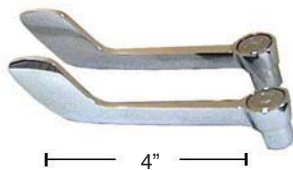

FITS "WRISTBLADE"

4"

- **AS009** Wristblade Pr.