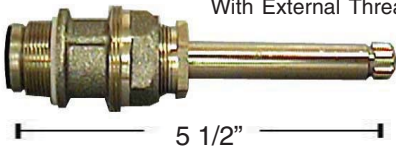

FITS PRICE-PFISTER

PP402 Basin (H & C) Pr.

FITS PRICE-PFISTER

PP410 Shower (H/C) Ea.

FITS PRICE-PFISTER

PP414 Diverter Ea.

FITS PRICE-PFISTER

With External Thread