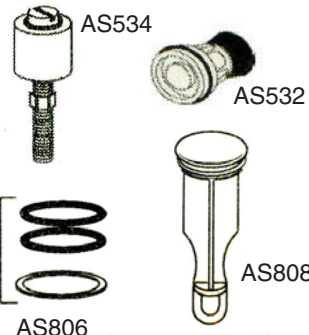

AS516

American Standard

GENUINE AMERICAN STANDARD® PARTS

American Standard

American Standard

GENUINE AMERICAN STANDARD® DEEP-ROUGH KITS

W-R#	Description	AM STD#
------	-------------	---------

AS802	Chrome	M961818-0020A
AS804	Satin Nickel	M961818-2950A