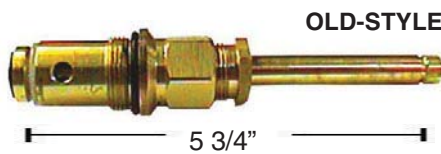

FITS CENTRAL BRASS

CB412 Diverter Ea.