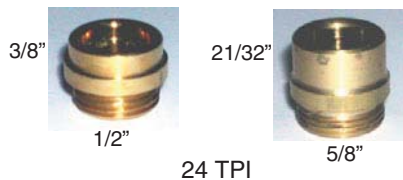

FITS CENTRAL BRASS

1666008 Seat-1/2" 25/Bag.
1666003 Seat-5/8" 25/Bag

REPAIR PARTS TO FIT CRANE

Please Note: For identification purposes only, original manufacturers' names may appear in the description of Wal-Rich replacement parts. These parts should not be confused with the OEM part, unless specified with an original logo.