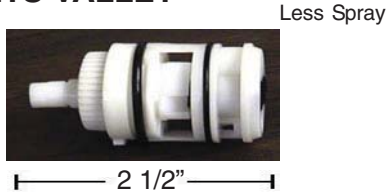

VA002 Basin (H & C) Pr.

FITS VALLEY

VA006 Single-Lever Ea.

FITS VALLEY

VA402 Cartridge (H/C) Ea.

FITS VALLEY

1304408 Single Lever Cartridge Ea.

FITS VALLEY