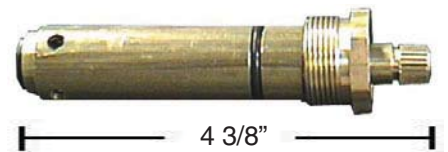

FITS "AQUASEAL" DIVERTER

4 3/8"

- **AS412** Diverter Ea.