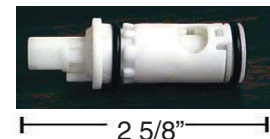

FITS MOEN

1304712 Fits 1224B Ea.