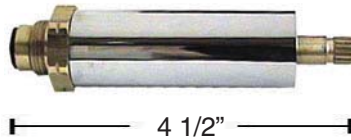

FITS DELTA

ID: 1 13/16"
 L: 7 1/4"
 W: 5 3/8"

1673004 Less Diverter
1673007 With Diverter Hole

**REPAIR PARTS TO FIT
ELJER**

FITS ELJER

EJ402H Hot Basin Stem Ea.
EJ402C Cold Basin Stem Ea.

FITS ELJER

EJ401H Hot Shower Stem Ea.
EJ401C Cold Shower Stem Ea.
EJ412 Diverter Ea.