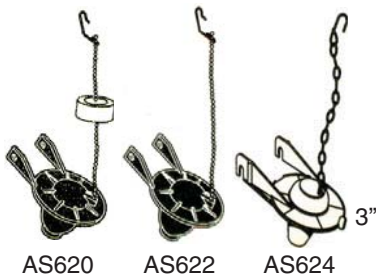

American Standard

GENUINE AMERICAN STANDARD® FLAPPERS

W-R#	Description	AM STD#

AS620	W/Bead Chain & Float	738159-0070A
AS622	OEM Flapper	047146-0070A
AS624	3" Flapper	738920-0070A
AS626	Seat Disc Only	033643-0070A