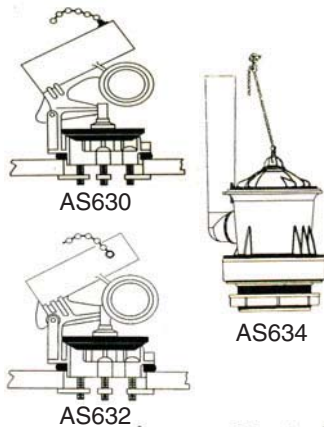

American Standard

GENUINE AMERICAN STANDARD® FLUSHVALVES

W-R#	Description	AM STD#

AS630	1.6 GPF Flushvalve	047107-0070A
AS632	1.6 GPF Flushvalve	047250-0070A
AS626	Seat Disc Only	033643-0070A
AS634	Champion 4 Tower	3174.002-0070A