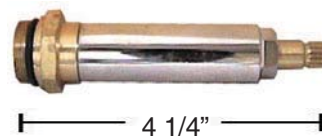

FITS KOHLER

KK410H Hot Shower Ea.
KK410C Cold Shower Ea.

Trend Style

4 1/4"