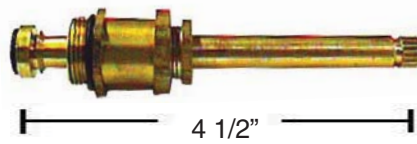

REPAIR PARTS TO FIT SAVOY (cont'd)

FITS SAVOY

OD: 2 13/16"
ID: 5/8"
H: 1 11/16"

SY102 Escutcheon Ea.

FITS SAVOY

1666030 Seat 25

REPAIR PARTS TO FIT SAYCO

FITS SAYCO

SA001 Shower (H & C) Pr.
SA006 Diverter Ea.

FITS SAYCO

SA401H Hot Shower Ea.
SA401C Cold Shower Ea.

FITS SAYCO

SA412 Diverter Ea.

FITS SAYCO

OD: 2 3/4"
ID: 1 1/4"
H: 5/8"

SA101 Escutcheon Ea.

FITS SAYCO

OD: 1 1/4"
ID: 1 1/8"
H: 3"

SA201 Sleeve Ea.

FITS SAYCO

1666032 Seat 25