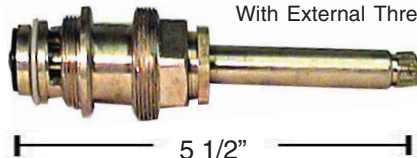

FITS PRICE-PFISTER

With External Thread

PP416 Diverter Ea.