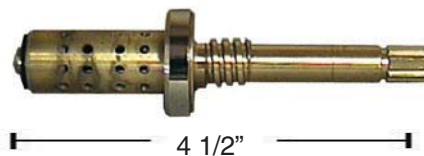

SM401 Fits Temptrol Ea.