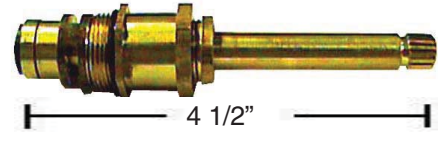

REPAIR PARTS TO FIT SAVOY (cont'd)

FITS SAVOY

OD: 2 13/16"
ID: 5/8"
H: 1 11/16"

SY102 Escutcheon Ea.

FITS SAVOY

1666030 Seat 25

REPAIR PARTS TO FIT SAYCO

FITS SAYCO

SA001 Shower (H & C) Pr.
SA006 Diverter Ea.

FITS SAYCO

SA401H Hot Shower Ea.
SA401C Cold Shower Ea.

FITS SAYCO

SA412 Diverter Ea.

FITS SAYCO

OD: 2 3/4"
ID: 1 1/4"
H: 5/8"

SA101 Escutcheon Ea.

FITS SAYCO

OD: 1 1/4"
ID: 1 1/8"
H: 3"

SA201 Sleeve Ea.

FITS SAYCO

1666032 Seat 25