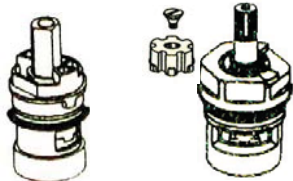

AS520 Plastic Cadet

AS522 with Broach

GENUINE AMERICAN STANDARD® TWO-HANDLE CARTRIDGES

W-R#	Description	AM STD#
AS520	Plastic Cartridge	A954120-0070A
AS522	Ceramic Cartridge	028610-0070A
AS526	Ceramic Cartridge	951764-0070A
AS528	Ceramic Cartridge	994053-0070A