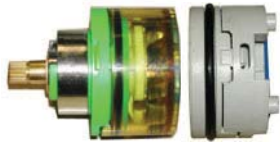

**GENUINE GERBER®
PARTS**

GERBER®

PROFESSIONAL PERFORMANCE

GERBER.

**GENUINE GERBER®
SHOWER CARTRIDGE**

W-R#	Description	For Series
GB501	"Safetemp"	49-400/700
GB502	"Hardwater"	49-600/800

GERBER.

**GENUINE GERBER®
SHOWER CARTRIDGE**