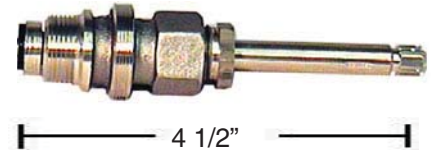

FITS STERLING

ST410 Shower (H/C) Ea.

FITS STERLING