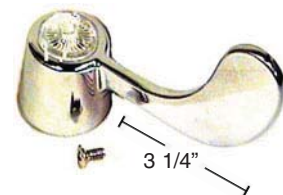

FITS GERBER

GB030 Wristblade Pr.