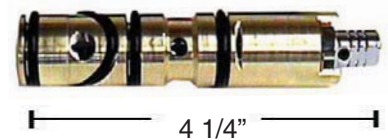

1304704 Fits 1200B Ea.

FITS MOEN