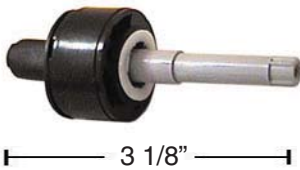

KK416 Diverter Stem Ea.

Valvet Style

5"

REPAIR PARTS TO FIT KOHLER (continued)

FITS KOHLER

BR101 Single-Lever Ea.

FITS KOHLER

OD: 2 11/16"
ID: 1 1/16"
H: 1/2"