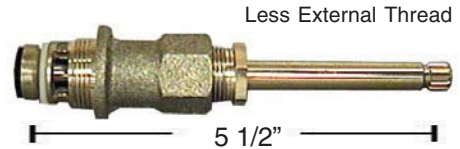

FITS PRICE-PFISTER

PP402 Basin (H & C) Pr.

FITS PRICE-PFISTER

PP410 Shower (H/C) Ea.

FITS PRICE-PFISTER

PP414 Diverter Ea.

FITS PRICE-PFISTER

With External Thread