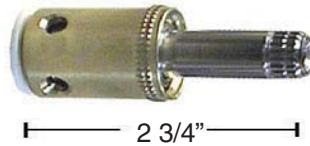

FITS T & S

CJ401H Hot Stem Ea.
CJ401C Cold Stem Ea.