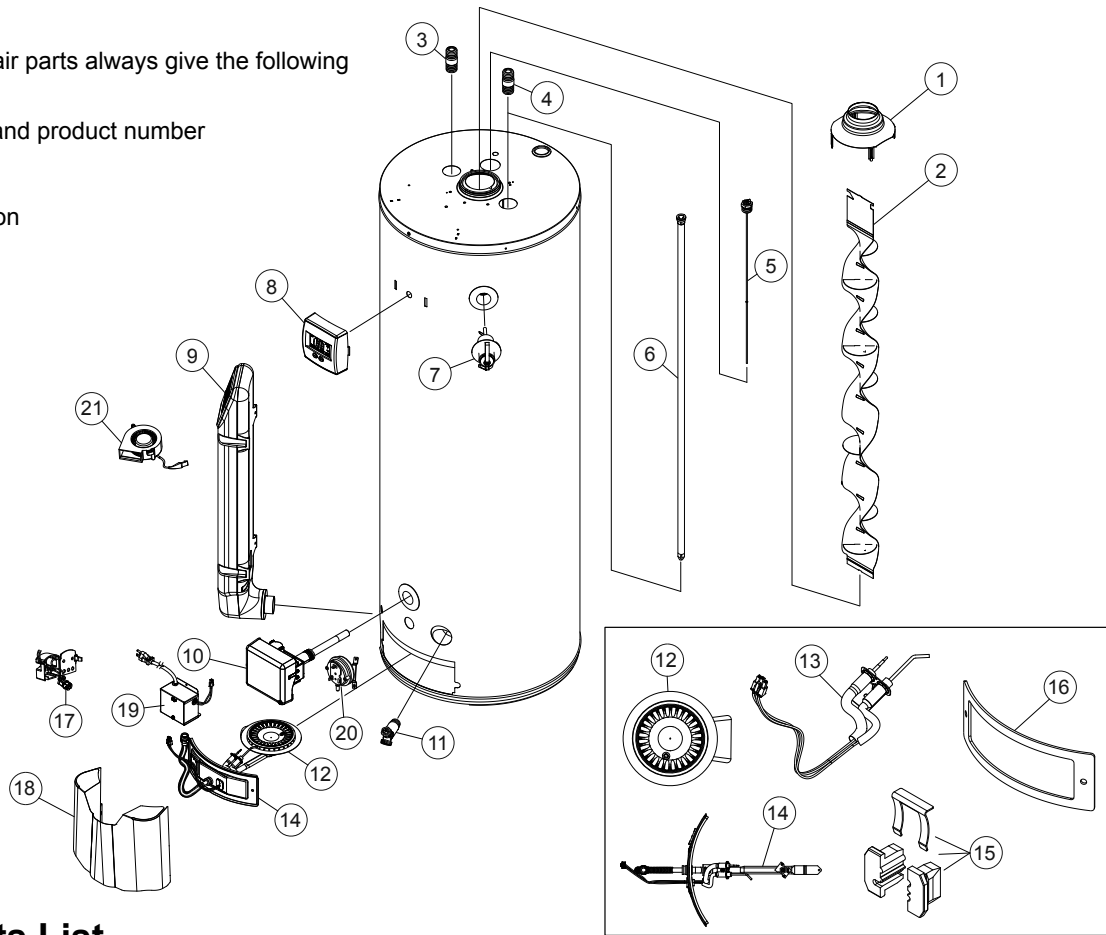

RESIDENTIAL GAS SERVICE PARTS LIST

When ordering repair parts always give the following information:

1. Model, serial, and product number
2. Type of gas
3. Item number
4. Parts description

Service Parts List

Item No.	Parts Description	GAHH-40-100	GAHH-50-100
1	Draft Hood	9007362005	9007362005
2	Flue Baffle	9007363005	9007363005
3	Nipple (Hot)	9003719015	9003719015
4	Nipple (Cold)	9003719015	9003719015
5	Anode Rod	9007324005	9007324005
6	Cold Water Inlet Tube	9007364005	9007364005
7	Temperature and Pressure Valve	9000728015	9000728015
8	Control Display	9007319005	9007319005
9	Air Intake Chamber	9007315005	9007315005
10	Gas Control Valve/Thermostat	9007321005	9007321005
11	Drain Valve	9001870015	9001870015
12	Natural Gas Burner	9006948005	9006948005
13	Hot Surface Igniter (HSI)	185760-000	185760-000
14	Manifold Door Assembly - Natural Gas	9007325005	9007361005
15	Manifold Component Block w/Retainer Clip	9006449015	9006449015
16	Manifold Door Gasket	9006141015	9006141015
17	FV Sensor	9005968015	9005968015
18	Outer Door	186295-002	186295-002
19	Electrical Transformer	9007311005	9007311005
20	Pressure Switch	9007323015	9007323015
21	Air Intake Chamber Fan	9007314005	9007314005