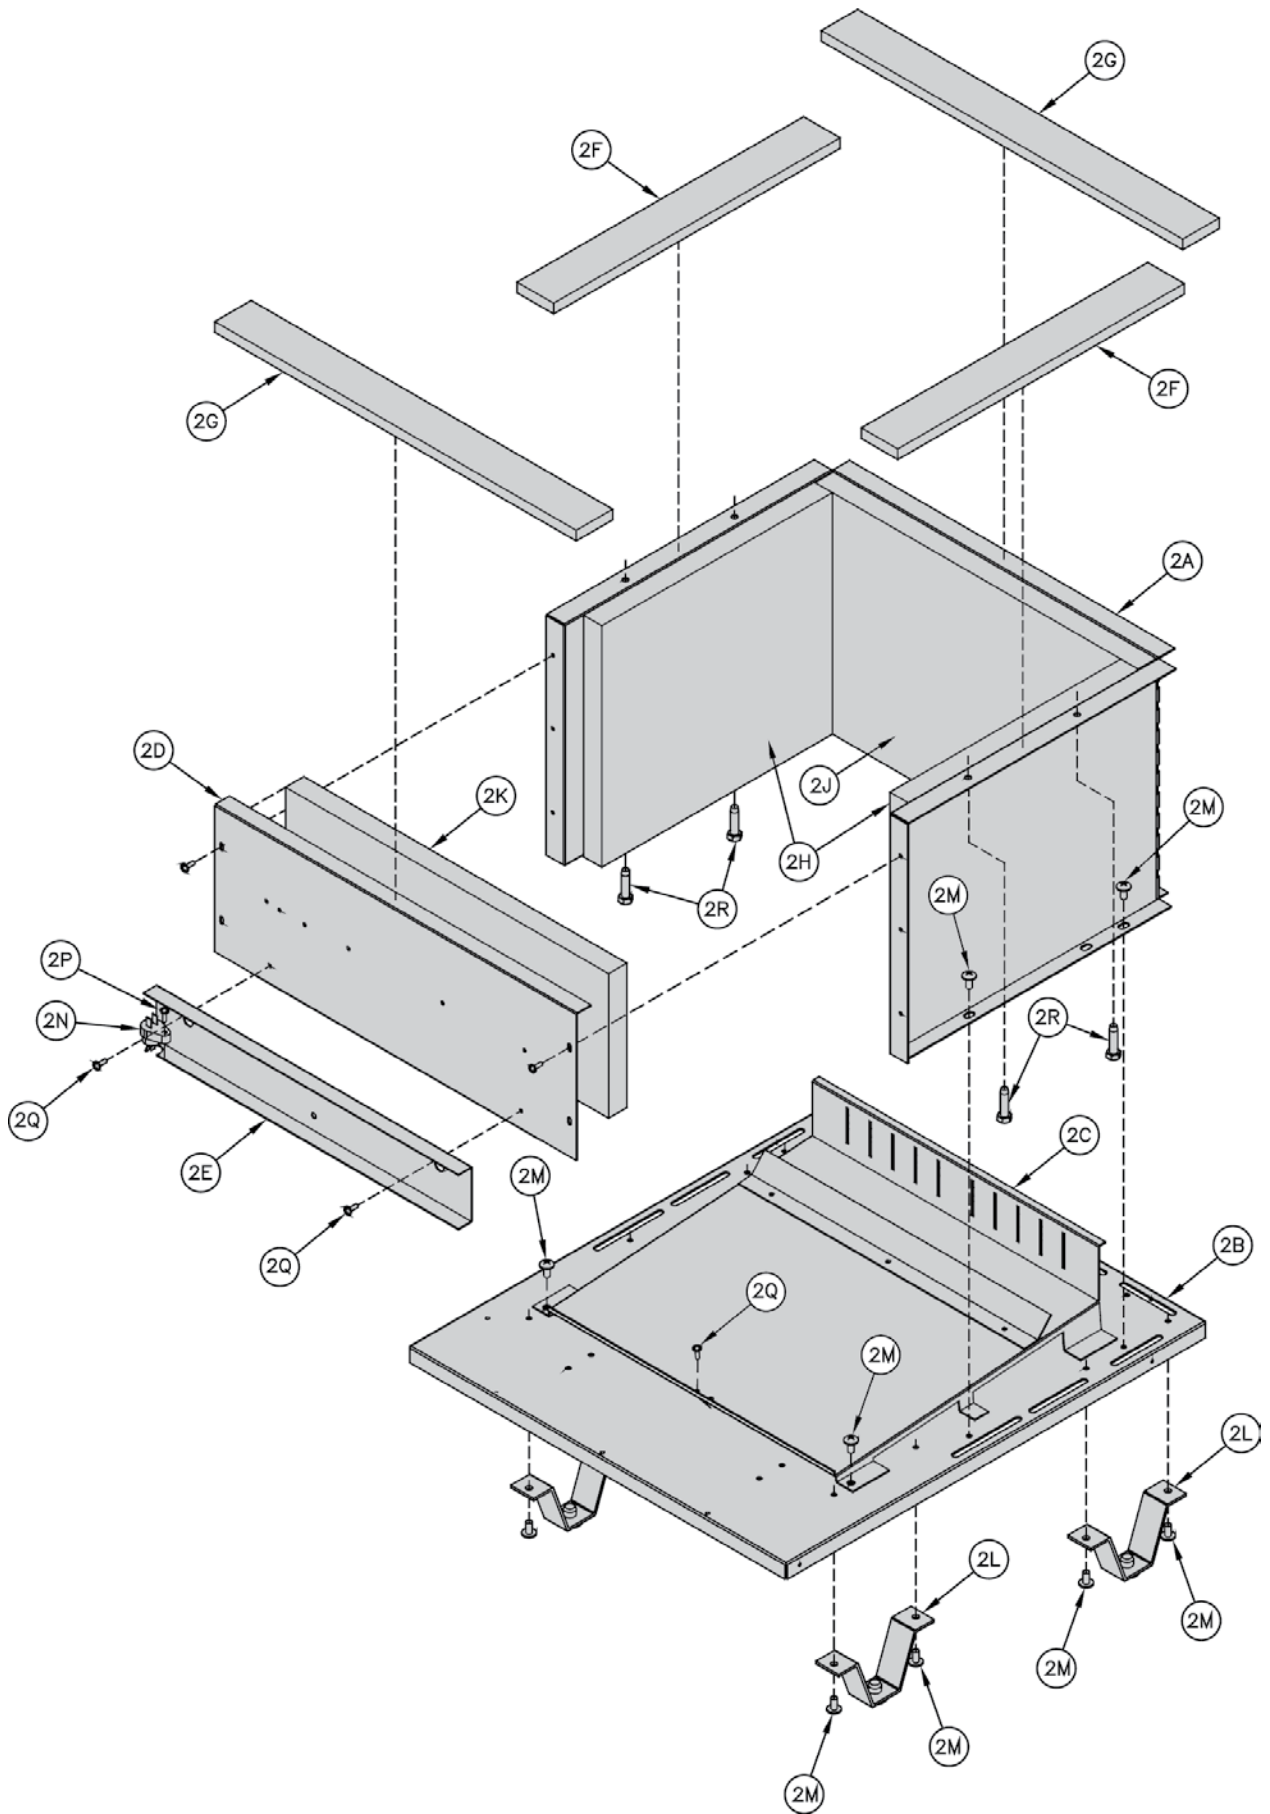

XII. REPAIR PARTS (continued)

XII. REPAIR PARTS (continued)

Key No.	Description	[Quantity] Part Number						
		PVG3	PVG4	PVG5	PVG6	PVG7	PVG8	PVG9
2. BASE ASSEMBLY								
2A	Base Wrapper	71807031	71807041	71807051	71807061	71807071	71807081	71807091
2B	Base Tray	71807032	71807042	71807052	71807062	71807072	71807082	71807092
2C	Burner Tray Assembly	61807031	61807041	61807051	61807061	61807071	61807081	61807091
2D	Base Front Panel	102705-03	102705-04	102705-05	102705-06	102705-07	102705-08	102705-09
2E	Burner Access Panel	102707-03	102707-04	102707-05	102707-06	102707-07	102707-08	102707-09
2F	Cerafelt Gasket 1/2" x 2"	6206002						
2G	Cerafelt Gasket 1/2" x 2"	6206002						
2H	Base Side Insulation	[2] 72007001						
2J	Base Rear Insulation	72007031	72007041	72007051	72007061	72007071	72007081	72007091
2K	Base Front Insulation	72007032	72007042	72007052	72007062	72007072	72007082	72007092
2L	Base Leg Assembly	[4] 6186001						
2M	Self Tapping Screw, 1/4" -20 x 1/2"	[18] 80860700						
2N	Flame Roll-out Switch	80160044						
2P	Sheet Metal Screw, #8 x 3/4"	80860030						
2Q	Self Tapping Screw, 10-32 x 3/8"	[5] 80860705		[6] 80860705			[7] 80860705	
2R	Self Tapping Screw Hex Cap, 5/16 - 18 x 1-1/4"	[4] 80860717