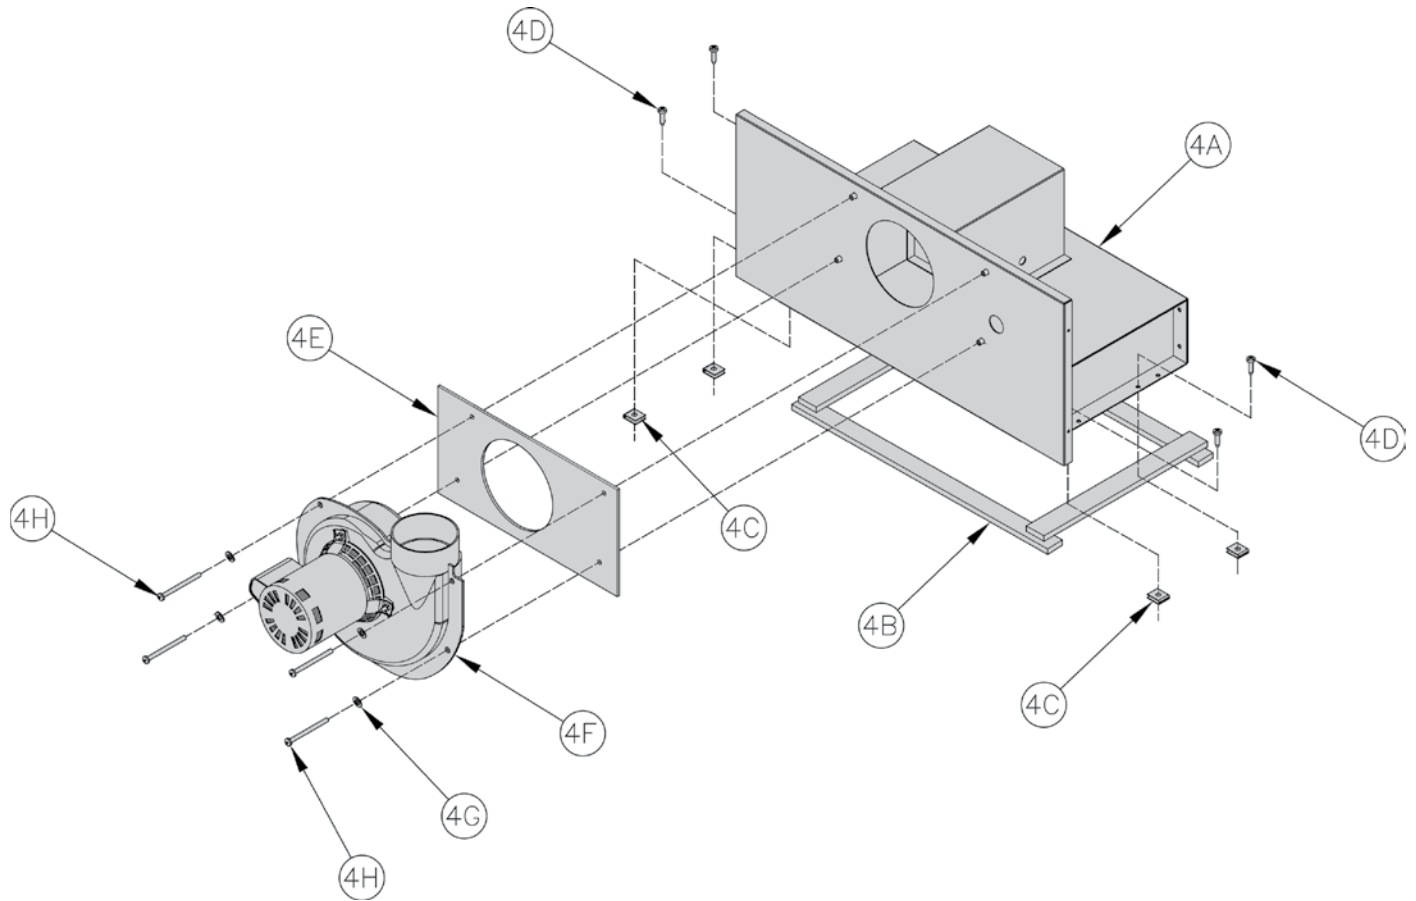

XII. REPAIR PARTS (continued)

Key No.	Description	[Quantity] Part Number						
		PVG3	PVG4	PVG5	PVG6	PVG7	PVG8	PVG9
4. FAN/CANOPY ASSEMBLY								
4A	Canopy Assembly - Sea Level	61107031	61107041	61107051	61107061	61107071	61107081	61107091
	Canopy Assembly - High Altitude	61107032	61107042	61107052	61107062	61107072	61107082	61107092
4B	Cerafelt	9206005						
4C	U-Clip	[4] 80861512						
4D	Sheet Metal Screw, #10 x 1"	[4] 808600141						
4E	Fan Gasket	8206085						
4F	Fan	81161512						
4G	Lock Washer, #10	[4] 80860636						
4H	Machine Screw, #10-24 x 2-1/2"	[4] 808608982