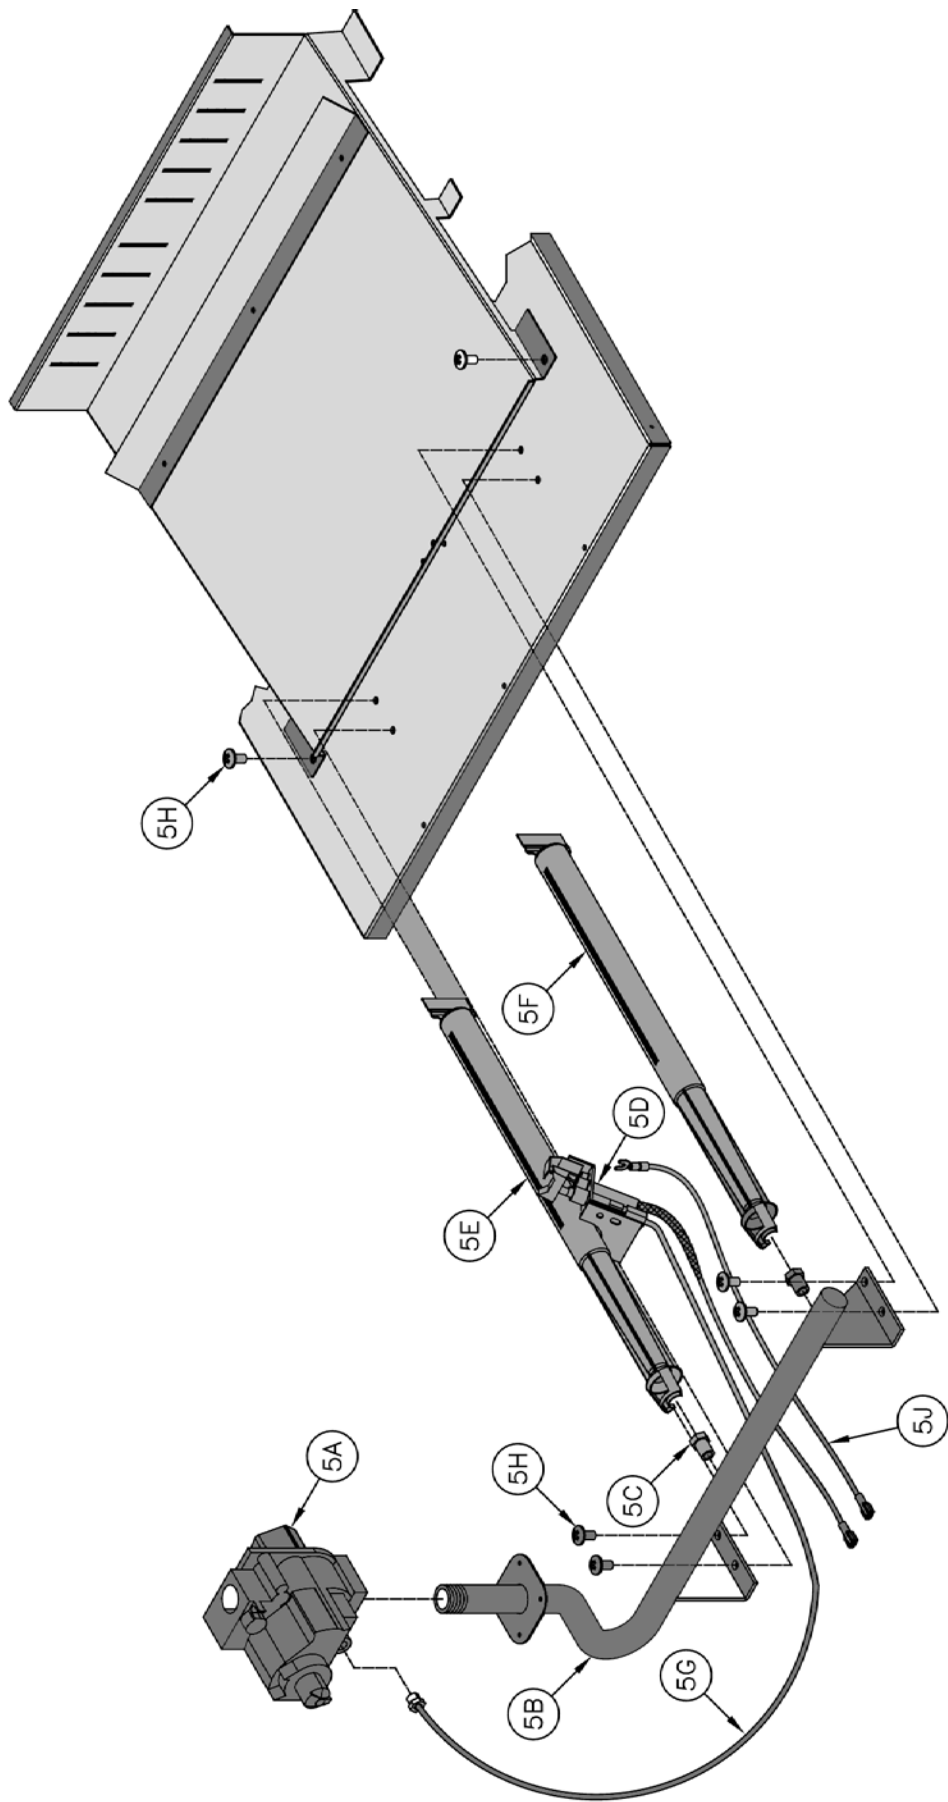

6 XII. REPAIR PARTS (continued)

XII. REPAIR PARTS (continued)

Key No.	Description	[Quantity] Part Number						
		PVG3	PVG4	PVG5	PVG6	PVG7	PVG8	PVG9
5. BURNER ASSEMBLY								
5A	Gas Valve (Natural Gas), Honeywell VR8204P1171	81660282				N/A		
	Gas Valve (Natural Gas), Honeywell VR8304P4496	N/A				81660283		
	Gas Valve (LP Gas), Honeywell VR8204C3015	81660146				N/A		
	Gas Valve (LP Gas), Honeywell VR8304P4280	N/A				81660181		
5B	½" Gas Manifold	82207031	82207041	82207051	82207061	---	---	---
	¾" Gas Manifold	---	---	---	---	82207071	82207081	82207091
5C	Burner Orifices - Natural Gas #47	[4] 822710	[6] 822710	[8] 822710	[10] 822710	[12] 822710	[14] 822710	[16] 822710
	Burner Orifices - LP Gas #56	[4] 822707	[6] 822707	[8] 822707	[10] 822707	[12] 822707	[14] 822707	[16] 822707
5D	Pilot Assembly - Natural Gas	103704-01						
	Pilot Assembly - LP Gas	103705-01						
5E	Burner w/ Pilot Bracket	100147-01						
5F	Main Burner	[3] 100146-01	[5] 100146-01	[7] 100146-01	[9] 100146-01	[11] 100146-01	[13] 100146-01	[15] 100146-01
5G	Pilot Tubing	8236122						
5H	Self Tapping Screw, ¼ - 20 x ½"	[6] 80860700						
5J	Ground Wire Assembly	103776-01