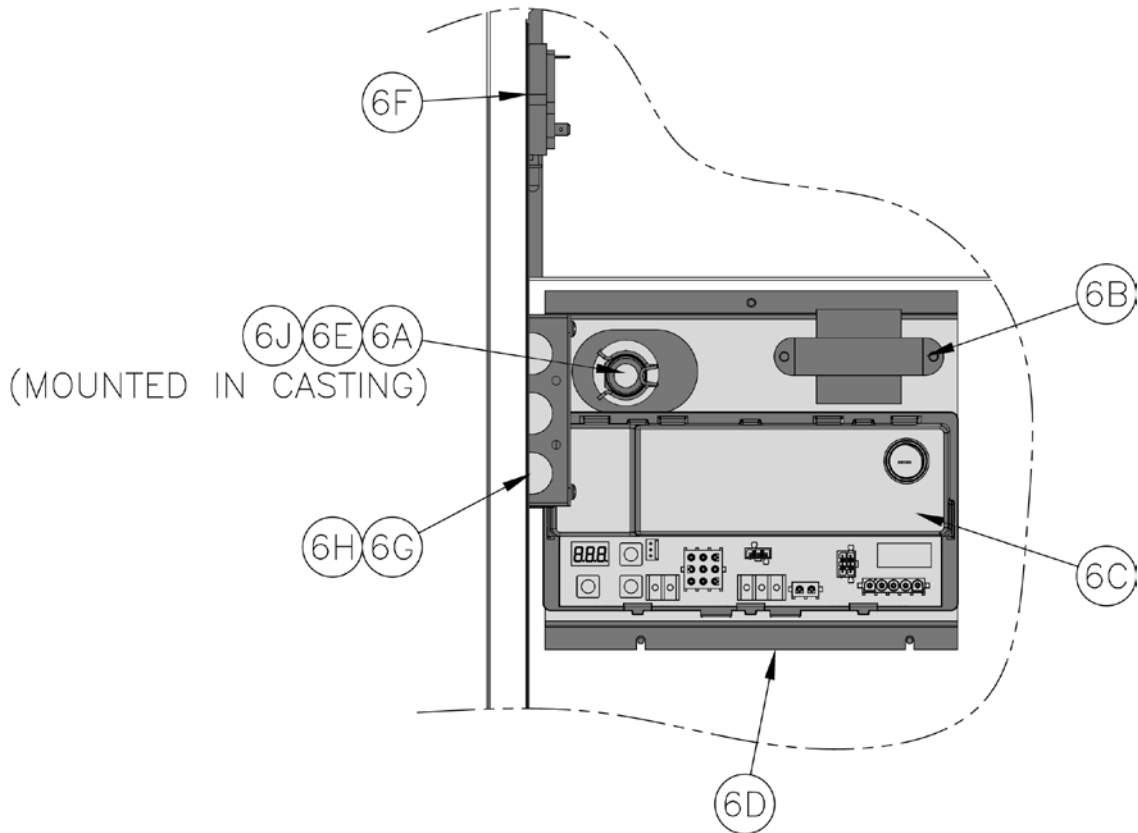

XII. REPAIR PARTS (continued)

Key No.	Description	[Quantity] Part Number						
		PVG3	PVG4	PVG5	PVG6	PVG7	PVG8	PVG9
6. CONTROL PANEL ASSEMBLY								
6A	Limit Rated Temperature Sensor, 12", Honeywell 50001464-001	103195-01						
6B	Transformer, Honeywell AT140B1297	102516-01						
6C	Boiler Control, Induced Draft, Honeywell S9361A2075	103661-01						
6D	Control Panel	103727-01						
6E	Temperature Sensor Clip	102422-01						
6F	Differential Pressure Switch Sea Level 0' - 4,999' (Natural Gas)	80160762	80160761	104576-01	104575-01	104730-01		
	Differential Pressure Switch Sea Level 0' - 4,999' (LP Gas)			80160761	80160760	80160759	80160760	
	Differential Pressure Switch High Altitude 4,999' - 10,000' (Natural Gas)	104804-01		80160959	104804-01			
	Differential Pressure Switch High Altitude 4,999' - 10,000' (LP Gas)	104804-01			104802-01			
6G	Junction Box 4" x 4" x 1½"	8136259						
6H	Junction Box Cover	8136180						
6J	½" Immersion Well, Honeywell 123869A	80160456