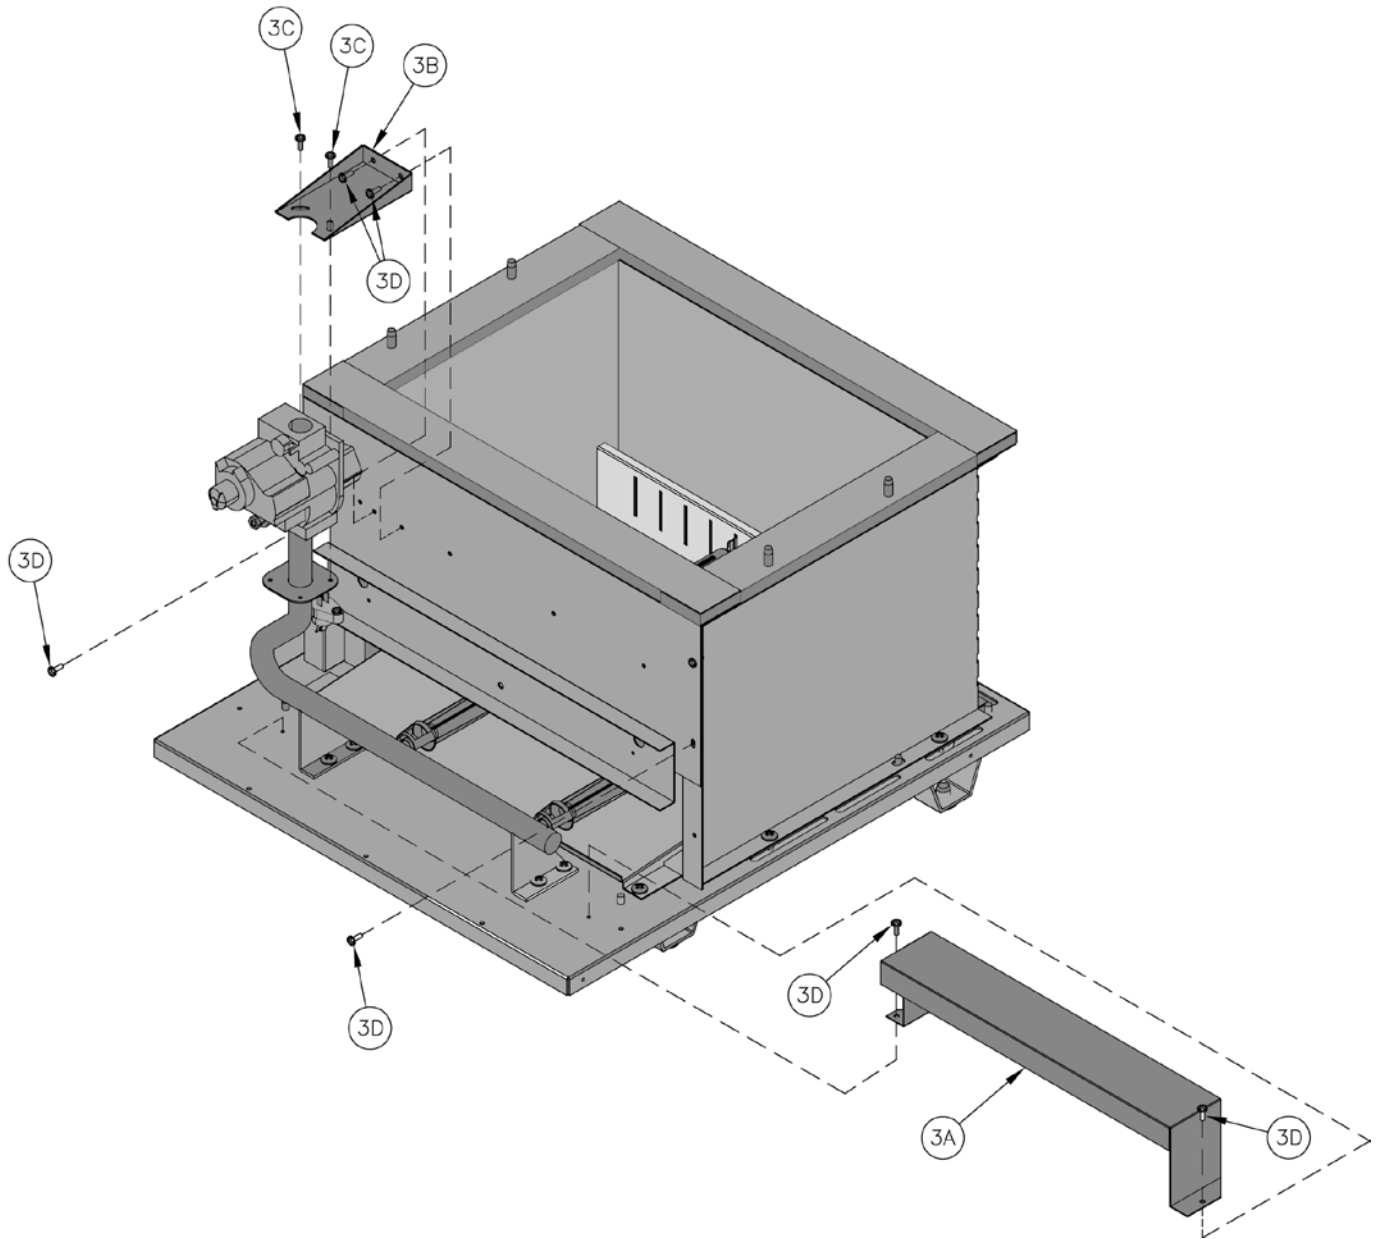

XII. REPAIR PARTS (continued)

Key No.	Description	[Quantity] Part Number						
		PVG3	PVG4	PVG5	PVG6	PVG7	PVG8	PVG9
3. BASE ASSEMBLY								
3A	Burner Cover (Natural Gas Only)	102033-03	102033-04	102033-05	102033-06	102033-07	102033-08	102033-09
3B	Manifold Support Bracket	718070001						
3C	Sheet Metal Screw, #8 x 1/2"	[2] 80860000						
3D	Self Tapping Screw, 10-32 x 3/8"	[6] 80860705