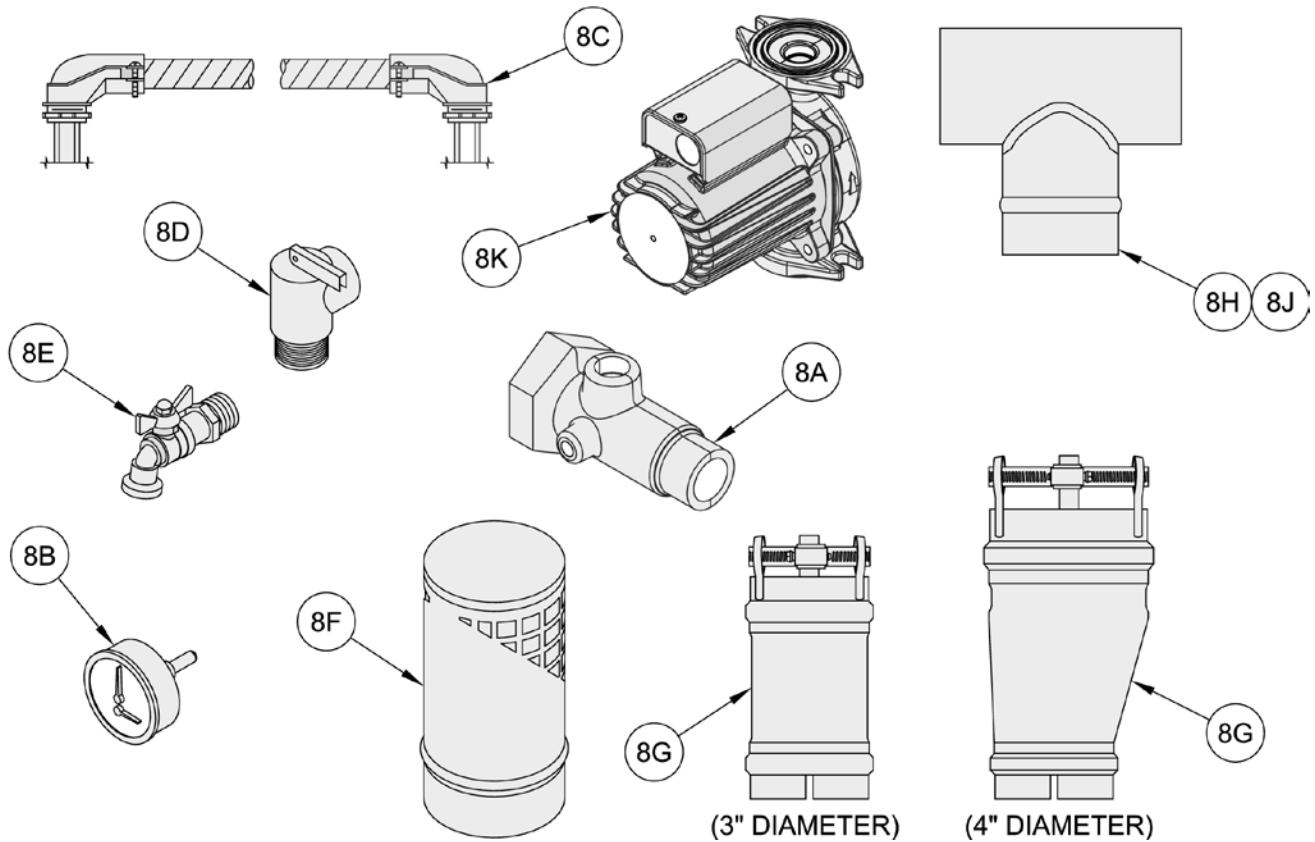

XII. REPAIR PARTS (continued)

Key No.	Description	[Quantity] Part Number						
		PVG3	PVG4	PVG5	PVG6	PVG7	PVG8	PVG9
8. MISCELLANEOUS PARTS CARTON								
8A	Water Manifold							80607001
8B	Temperature/Pressure Gauge							100282-01
8C	Circulator Wiring Harness							6130701
8D	Safety Relief Valve							81660363
8E	Boiler Drain Valve							806603061
8F	Vent Terminal		8110701					N/A
8G	Vent Connector			8110703				8110704
8H	Vent Tee AL294C, 3"			N/A			8116310	N/A
8J	Vent Tee AL294C, 4"							8116313
8K	Taco 007							8056170
	Grundfos UPS15-58FC Kit							102805-02
	Grundfos Alpha Circulator							104935-01
	Bell & Gosset NRF-22 Circulator and Gaskets Kit							8056174