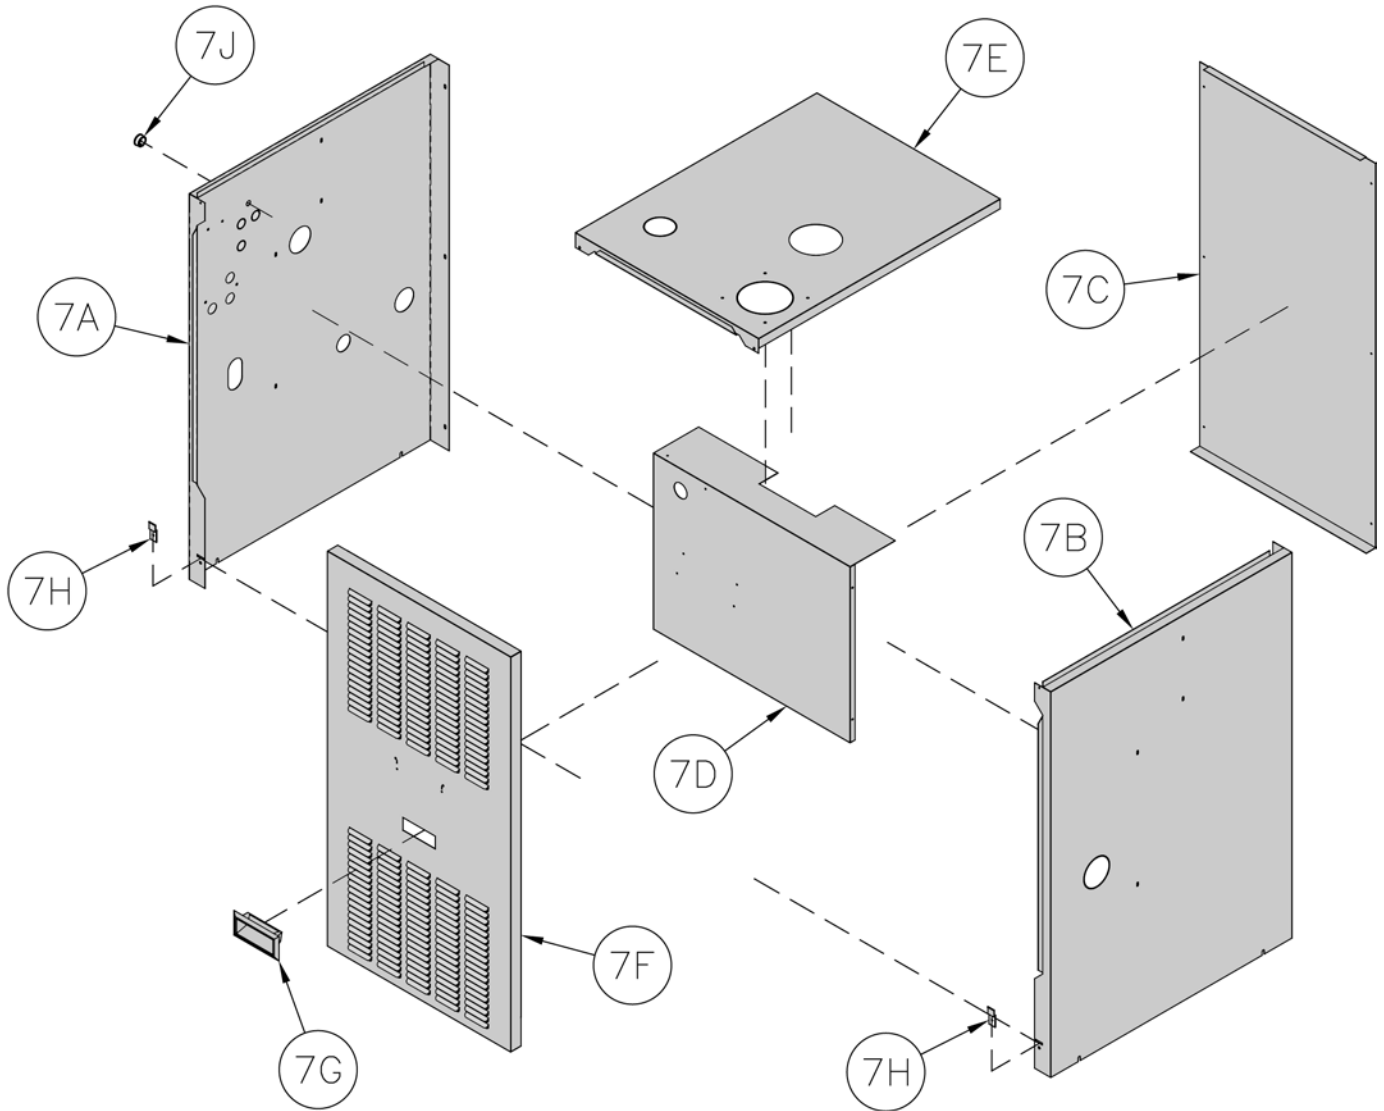

XII. REPAIR PARTS (continued)

Key No.	Description	[Quantity] Part Number						
		PVG3	PVG4	PVG5	PVG6	PVG7	PVG8	PVG9
7. JACKET PARTS								
7A	Left Side Panel	60407002						
7B	Right Side Panel	60407001						
7C	Rear Panel	60407033	60407043	60407053	60407063	60407073	60407083	60407093
7D	Vestibule Panel	60407034	60407044	60407054	60407064	60407074	60407084	60407094
7E	Top Panel	60407032	60407042	60407052	60407062	60407072	60407082	60407092
7F	Front Door	104148-03	104148-04	104148-05	104148-06	104148-07	104148-08	104148-09
7G	Handle	8056184						
7H	Door Clip	[2] 7041921						
7J	Bushing	8136048