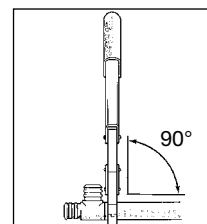

viega

PureFlow® PEX Crimp Zero Lead Fittings for Use with Viega PureFlow Tubing

Technical Data

Materials:

Fittings.....	Eco Brass® or Polymer
Crimp Rings.....	Copper (black)
MANABLOC® Manifolds.....	Polysulfone (plastic) with Eco Brass or PolyAlloy™ fittings
PEX Crimp Copper Manifolds.....	Copper with Eco Brass alloy fittings
PEX Crimp Poly Manifolds.....	PolyAlloy crimp connections
Valves.....	Eco Brass and PolyAlloy
ViegaPEX™, ViegaPEX Ultra Tubing.....	PEX (crosslinked polyethylene)

Applications

PureFlow zero lead brass and Polyalloy PEX Crimp fittings are intended for use in potable water systems. They can be directly buried in soil but shall be wrapped (fittings used in concrete shall also be wrapped). Fittings are manufactured with PureFlow PEX Crimp barbs for use with ViegaPEX, ViegaPEX Ultra tubing, crimp rings and tools.

Installation

- Use only ASTM F1807 crimp rings and approved full circle crimp tools to make connections.
- Keep flame and excessive heat away from tubing and connections.
- Refer to the PureFlow Installation Manual for additional information.

“Zero Lead” identifies Viega products meeting the lead free requirements of California and Vermont law, effective January 1, 2010, as tested and listed against NSF- 61, Annex G.

Codes Approvals & Standards

ANSI/NSF 61-G
cNSF® us pw-G
CSA B137.5
U.P. Code
UPC®
ASTM F876 / F877
ASTM F1807 / F2159
ICC ES-PMG™ 1038

THREE SIMPLE STEPS TO A SECURE PEX CRIMP PUREFLOW FITTING CONNECTION.

1. 1 SLIDE CRIMP RING OVER END OF SQUARED OFF TUBING, FULLY INSERT FITTING INTO TUBING AND POSITION THE RING 1/8" TO 1/4" FROM THE END OF TUBING.
2. 2 KEEP THE TOOL AT 90° AND CLOSE THE HANDLES COMPLETELY. DO NOT CRIMP TWICE.
3. 3 CHECK CRIMP WITH GO/ NO GO GAUGE.

Viega... The global leader in plumbing and heating systems.

301 N. Main, 9th Floor • Wichita, KS 67202 • Ph: 800-976-9819 • Fax: 800-976-9817 • E-Mail: insidesales@viega.com • www.viega.com