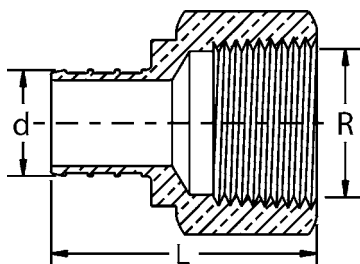

Zero Lead Copper PEX Crimp Male Sweat Fitting Adapter

Stock Code	Size d x R	L (in)
60651	1" x 1" M Sweat	1.97

Zero Lead Brass PEX Crimp X Male NPT Adapters

Stock Code	Size d x R	L (in)
46302	3/8" x 1/2" M NPT	1.63
46321	1/2" x 1/2" M NPT	1.65
46340	3/4" x 3/4" M NPT	1.84
46366	1" x 1" M NPT	2.25

Zero Lead Brass PEX Crimp X Male NPT Elbows

Stock Code	Size d x R	L1 (in)	L2 (in)
46822	3/8" x 3/8" M NPT	1.03	0.96
46821	1/2" x 1/2" M NPT	1.11	1.19

Zero Lead Brass PEX Crimp X Female NPT Adapters

Stock Code	Size d x R	L (in)
46323	3/8" x 1/2" F NPT	1.62
46333	1/2" x 1/2" F NPT	1.62
46344	3/4" x 3/4" F NPT	1.67
46355	1" x 1" F NPT	2.07