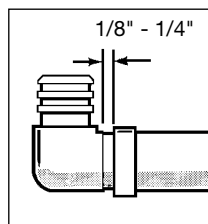

viega

PureFlow® PEX Crimp Zero Lead Fittings for Use with Viega PureFlow Tubing

Technical Data

Materials:

Fittings.....	Eco Brass® or Polymer
Crimp Rings.....	Copper (black)
MANABLOC® Manifolds.....	Polysulfone (plastic) with Eco Brass or PolyAlloy™ fittings
PEX Crimp Copper Manifolds.....	Copper with Eco Brass alloy fittings
PEX Crimp Poly Manifolds.....	PolyAlloy crimp connections
Valves.....	Eco Brass and PolyAlloy
ViegaPEX™, ViegaPEX Ultra Tubing.....	PEX (crosslinked polyethylene)

Applications

PureFlow zero lead brass and Polyalloy PEX Crimp fittings are intended for use in potable water systems. They can be directly buried in soil but shall be wrapped (fittings used in concrete shall also be wrapped). Fittings are manufactured with PureFlow PEX Crimp barbs for use with ViegaPEX, ViegaPEX Ultra tubing, crimp rings and tools.

Installation

- Use only ASTM F1807 crimp rings and approved full circle crimp tools to make connections.
- Keep flame and excessive heat away from tubing and connections.
- Refer to the PureFlow Installation Manual for additional information.

“Zero Lead” identifies Viega products meeting the lead free requirements of California and Vermont law, effective January 1, 2010, as tested and listed against NSF- 61, Annex G.

Codes Approvals & Standards

ANSI/NSF 61-G
cNSF® us pw-G
CSA B137.5
U.P. Code
UPC®
ASTM F876 / F877
ASTM F1807 / F2159
ICC ES-PMG™ 1038

THREE SIMPLE STEPS TO A SECURE PEX CRIMP PUREFLOW FITTING CONNECTION.

1. 1 SLIDE CRIMP RING OVER END OF SQUARED OFF TUBING, FULLY INSERT FITTING INTO TUBING AND POSITION THE RING 1/8" TO 1/4" FROM THE END OF TUBING.
2. 2 KEEP THE TOOL AT 90° AND CLOSE THE HANDLES COMPLETELY. DO NOT CRIMP TWICE.
3. 3 CHECK CRIMP WITH GO/ NO GO GAUGE.

Viega... The global leader in plumbing and heating systems.

301 N. Main, 9th Floor • Wichita, KS 67202 • Ph: 800-976-9819 • Fax: 800-976-9817 • E-Mail: insidesales@viega.com • www.viega.com