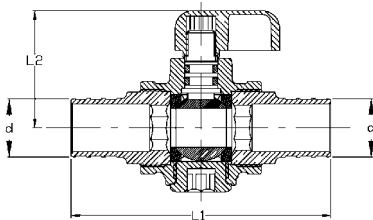

Submittal Package

viega

PureFlow® PEX Crimp Zero Lead Fittings for Use with Viega PureFlow Tubing

Zero Lead Brass PEX Crimp Ball Valve - 1/4 turn

Stock Code	Size	L1 (in)	L2 (in)
	d		
46010	3/8"	3.09	1.2
46021	1/2" (chrome)	2.76	1.2
46031	1/2"	2.76	1.2
46044	3/4"	2.95	1.3
46060	1"	3.41	1.93