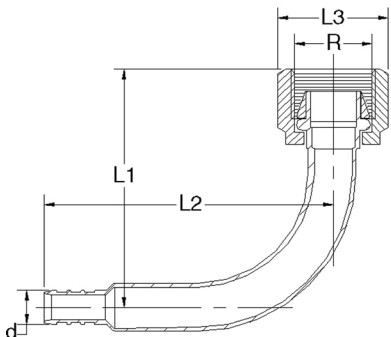

Zero Lead Copper PEX Crimp LAV Elbow

Stock Code	Size	L1 (in)	L2 (in)	L3 (in)
	d x R			
44201	3/8" x 1/2" Lav (plastic nut)	2.25	2.73	1.12

Viega... The global leader in plumbing and heating systems.

301 N. Main, 9th Floor • Wichita, KS 67202 • Ph: 800-976-9819 • Fax: 800-976-9817 • E-Mail: insidesales@viega.com • www.viega.com