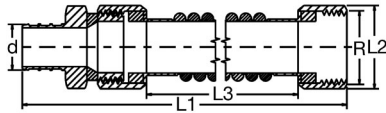

viega

PureFlow[®] PEX Crimp Zero Lead Fittings for Use with Viega PureFlow Tubing

Zero Lead Brass Ice Maker Valve Kit Tees

Stock Code	Size	L1 (in)	L2 (in)	L3 (in)
	d1 x d3			
46503	3/8" x 1/8" CTS (1/4" OD) Comp	1.83	1.03	0.59
46521	1/2" x 1/8" CTS (1/4" OD) Comp	1.83	1.03	0.59