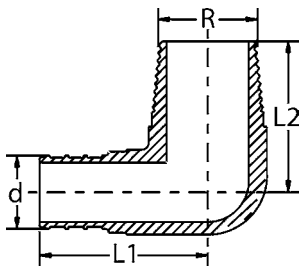

Submittal Package

viega

PureFlow[®] PEX Crimp Zero Lead Fittings for Use with Viega PureFlow Tubing

Zero Lead Brass PEX Crimp Male Sweat Fitting Adapters

Stock Code	Size d x R	L (in)
46621	3/8" x 3/8" M Sweat or 1/4" F	1.33
46622	3/8" x 1/2" M Sweat or 3/8" F	1.33
46631	1/2" x 3/8" M Sweat or 1/4" F	1.46
46633	1/2" x 1/2" M Sweat	1.33
46644	3/4" x 3/4" M Sweat	1.50
46654	1" x 1" M Sweat or 3/4" F	1.92

Zero Lead Copper PEX Crimp Male Sweat Fitting Adapter

Stock Code	Size d x R	L (in)
60651	1" x 1" M Sweat	1.97

Zero Lead Brass PEX Crimp X Male NPT Adapters

Stock Code	Size d x R	L (in)
46302	3/8" x 1/2" M NPT	1.63
46321	1/2" x 1/2" M NPT	1.65
46340	3/4" x 3/4" M NPT	1.84
46366	1" x 1" M NPT	2.25