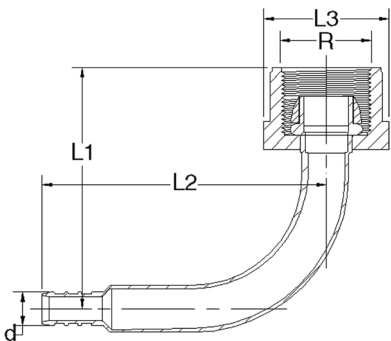

Stock Code	Size	L1 (in)	L2 (in)	L3 (in)
	d x R			
44201	3/8" x 1/2" Lav (plastic nut)	2.25	2.73	1.12

Viega... The global leader in plumbing and heating systems.

301 N. Main, 9th Floor • Wichita, KS 67202 • Ph: 800-976-9819 • Fax: 800-976-9817 • E-Mail: insidesales@viega.com • www.viega.com

Submittal Package

viega

PureFlow[®] PEX Crimp Zero Lead Fittings for Use with Viega PureFlow Tubing

Zero Lead Brass PEX Crimp Closet Adapters

Stock Code	Size	L1 (in)	L2 (in)
	d x R		
46223	3/8" x 1/2" Closet (plastic nut)	1.36	1.16
46234	1/2" x 1/2" Closet (plastic nut)	1.36	1.16

Zero Lead Copper PEX Crimp Closet Elbow

Stock Code	Size	L1 (in)	L2 (in)	L3 (in)
	d x R			
44203	3/8" x 1/2" Closet (plastic nut)	2.00	2.73	1.16

Zero Lead Brass Ice Maker Valve Kit Adapters

Stock Code	Size	L1 (in)	L3 (in)
	d1 x d2		
46301	3/8" x 1/8" CTS (1/4" OD) Comp	1.48	0.55
46322	1/2" x 1/8" CTS (1/4" OD) Comp	1.48	0.55