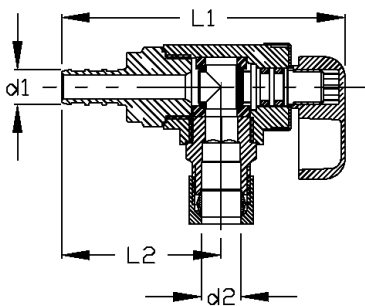

Zero Lead PEX Crimp Angle Stop Valve (Chrome) - 1/4 turn

Stock Code	Size	L1 (in)	L2 (in)
	d1 x d2		
46002	3/8" x 1/4" CTS (3/8" OD) Comp	2.7	1.03
46025	1/2" x 1/4" CTS (3/8" OD) Comp	2.8	1.03

Viega... The global leader in plumbing and heating systems.

301 N. Main, 9th Floor • Wichita, KS 67202 • Ph: 800-976-9819 • Fax: 800-976-9817 • E-Mail: insidesales@viega.com • www.viega.com