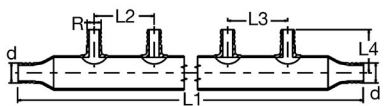

Zero Lead PEX Crimp Brazed Copper Manifolds Flow Through

Stock Code	Size	L1 (in)	L2 (in)	L3 (in)	L4 (in)
	d x R				
45844	3/4" X 1/2" (4 outlets)	11.0	2.00	2.00	1.47
45846	3/4" X 1/2" (6 outlets)	15.0	2.00	2.00	1.47
45848	3/4" X 1/2" (8 outlets)	19.0	2.00	2.00	1.47
45864	1" X 1/2" (4 outlets)	12.3	2.00	2.00	1.47

Viega... The global leader in plumbing and heating systems.

301 N. Main, 9th Floor • Wichita, KS 67202 • Ph: 800-976-9819 • Fax: 800-976-9817 • E-Mail: insidesales@viega.com • www.viega.com