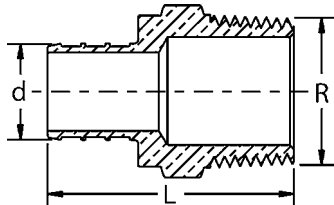

Zero Lead Brass PEX Crimp X Male NPT Adapters

Stock Code	Size d x R	L (in)
46302	3/8" x 1/2" M NPT	1.63
46321	1/2" x 1/2" M NPT	1.65
46340	3/4" x 3/4" M NPT	1.84
46366	1" x 1" M NPT	2.25