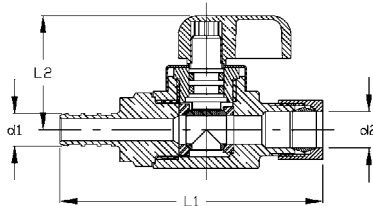

Zero Lead PEX Crimp Straight Stop Valve (Chrome) - 1/4 turn

Stock Code	Size	L1 (in)	L2 (in)
	d1 x d2		
46001	3/8" x 1/4" CTS (3/8" OD) Comp	2.78	1.2
46022	1/2" x 1/4" CTS (3/8" OD) Comp	2.78	1.2