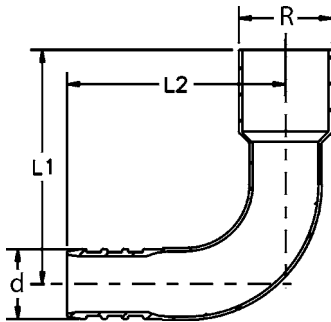

Zero Lead Brass PEX Crimp Reducing Tees

Stock Code	Size	L1 (in)	L2 (in)	L3 (in)
	d x R x D			
46433	3/4" x 1/2" x 1/2"	1.20	1.20	1.10

Zero Lead Brass PEX Crimp Drop Ear Elbows

Stock Code	Size	L1 (in)	L2 (in)	L3 (in)	L4 (in)
	d x R				
46233	1/2" x 1/2" F NPT	0.79	1.58	1.39	0.72
46244	3/4" x 3/4" F NPT	0.99	1.98	1.46	1.05

Zero Lead Copper PEX Crimp Tubing Elbows

Stock Code	Size	L1 (in)	L2 (in)
	d x R		
44305	3/8" x 1/2" F Copper	1.68	1.46
44325	1/2" x 1/2" F Copper	1.43	1.58
44345	3/4" x 3/4" F Copper	2.05	2.01

Zero Lead Copper PEX Crimp Fitting Elbows

Stock Code	Size	L1 (in)	L2 (in)
	d x R		
44302	3/8" x 1/2" M Copper	1.65	1.56
44320	1/2" x 1/2" M Copper	1.44	1.49
44340	3/4" x 3/4" M Copper	1.94	1.87

Zero Lead Copper PEX Crimp Stub-Out Elbows

Stock Code	Size	L1 (in)	L2 (in)
	d x d		
44208	3/8" x 1/2" Copper (3-1/2" x 8")	3.50	7.75
44226	1/2" x 1/2" Copper (3-1/2" x 6")	3.50	5.75
44228	1/2" x 1/2" Copper (3-1/2" x 8")	3.50	7.75
44240	3/4" x 3/4" Copper (3-1/2" x 8")	4.50	8.00