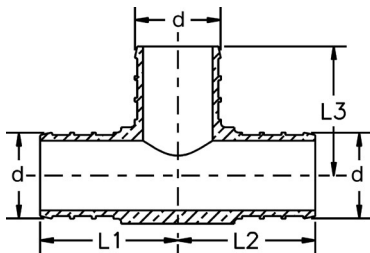

Zero Lead Brass PEX Crimp Tees

Stock Code	Size	L1 (in)	L2 (in)	L3 (in)
	d			
46500	3/8"	0.89	0.89	0.88
46520	1/2"	0.95	0.95	0.88
46540	3/4"	1.07	1.07	1.00
46560	1"	1.36	1.36	1.36

Viega... The global leader in plumbing and heating systems.

301 N. Main, 9th Floor • Wichita, KS 67202 • Ph: 800-976-9819 • Fax: 800-976-9817 • E-Mail: insidesales@viega.com • www.viega.com