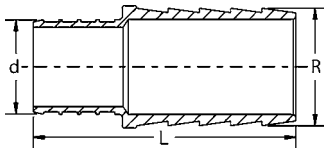

Zero Lead Brass PEX Crimp PE Adapters

Stock Code	Size	L (Inches)
	d x R	
46145	3/4" x 3/4" PE	1.94
46156	1" x 1" PE	2.39