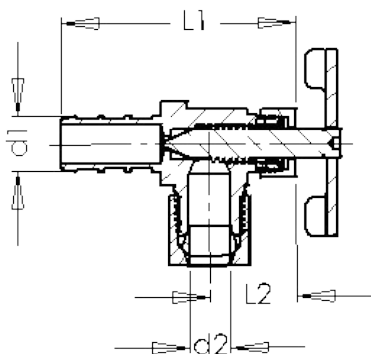

Zero Lead Brass Ice Maker Valve Kit Adapters

Stock Code	Size	L1 (in)	L3 (in)
	d1 x d2		
46301	3/8" x 1/8" CTS (1/4" OD) Comp	1.48	0.55
46322	1/2" x 1/8" CTS (1/4" OD) Comp	1.48	0.55

Viega... The global leader in plumbing and heating systems.

301 N. Main, 9th Floor • Wichita, KS 67202 • Ph: 800-976-9819 • Fax: 800-976-9817 • E-Mail: insidesales@viega.com • www.viega.com