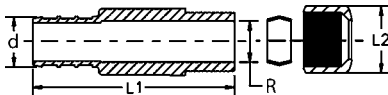

Zero Lead Brass PEX Crimp Lav Adapters Compression

Stock Code	Size	L1 (in)	L2 (in)
	d x R		
46032	3/8" x 1/4" CTS (3/8" OD) Comp	1.76	0.63
46331	1/2" x 1/4" CTS (3/8" OD) Comp	1.76	0.63