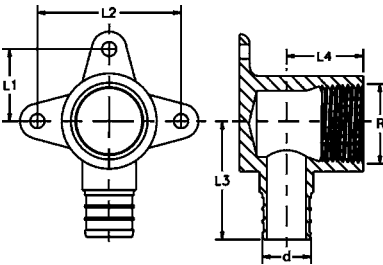

Zero Lead Brass PEX Crimp Reducing Tees

Stock Code	Size	L1 (in)	L2 (in)	L3 (in)
	d x R x D			
46433	3/4" x 1/2" x 1/2"	1.20	1.20	1.10

Zero Lead Brass PEX Crimp Drop Ear Elbows

Stock Code	Size	L1 (in)	L2 (in)	L3 (in)	L4 (in)
	d x R				
46233	1/2" x 1/2" F NPT	0.79	1.58	1.39	0.72
46244	3/4" x 3/4" F NPT	0.99	1.98	1.46	1.05