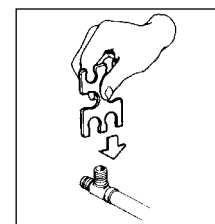

viega

PureFlow® PEX Crimp Zero Lead Fittings for Use with Viega PureFlow Tubing

Technical Data

Materials:

Fittings.....	Eco Brass® or Polymer
Crimp Rings.....	Copper (black)
MANABLOC® Manifolds.....	Polysulfone (plastic) with Eco Brass or PolyAlloy™ fittings
PEX Crimp Copper Manifolds.....	Copper with Eco Brass alloy fittings
PEX Crimp Poly Manifolds.....	PolyAlloy crimp connections
Valves.....	Eco Brass and PolyAlloy
ViegaPEX™, ViegaPEX Ultra Tubing.....	PEX (crosslinked polyethylene)

Applications

PureFlow zero lead brass and Polyalloy PEX Crimp fittings are intended for use in potable water systems. They can be directly buried in soil but shall be wrapped (fittings used in concrete shall also be wrapped). Fittings are manufactured with PureFlow PEX Crimp barbs for use with ViegaPEX, ViegaPEX Ultra tubing, crimp rings and tools.

Installation

- Use only ASTM F1807 crimp rings and approved full circle crimp tools to make connections.
- Keep flame and excessive heat away from tubing and connections.
- Refer to the PureFlow Installation Manual for additional information.

“Zero Lead” identifies Viega products meeting the lead free requirements of California and Vermont law, effective January 1, 2010, as tested and listed against NSF- 61, Annex G.

Codes Approvals & Standards

ANSI/NSF 61-G
cNSF® us pw-G
CSA B137.5
U.P. Code
UPC®
ASTM F876 / F877
ASTM F1807 / F2159
ICC ES-PMG™ 1038

THREE SIMPLE STEPS TO A SECURE PEX CRIMP PUREFLOW FITTING CONNECTION.

1. 1 SLIDE CRIMP RING OVER END OF SQUARED OFF TUBING, FULLY INSERT FITTING INTO TUBING AND POSITION THE RING 1/8" TO 1/4" FROM THE END OF TUBING.
2. 2 KEEP THE TOOL AT 90° AND CLOSE THE HANDLES COMPLETELY. DO NOT CRIMP TWICE.
3. 3 CHECK CRIMP WITH GO/ NO GO GAUGE.

Viega... The global leader in plumbing and heating systems.

301 N. Main, 9th Floor • Wichita, KS 67202 • Ph: 800-976-9819 • Fax: 800-976-9817 • E-Mail: insidesales@viega.com • www.viega.com