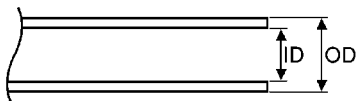

Nominal Size	Inner Diameter	Outer Diameter	Wall Thickness
3/8"	0.35	0.500±.003	0.070±.010
1/2"	0.47	0.625±.004	0.070±.010
3/4"	0.67	0.875±.004	0.097±.010
1"	0.86	1.125±.005	0.125±.013

Zero Lead Copper PEX Crimp Rings