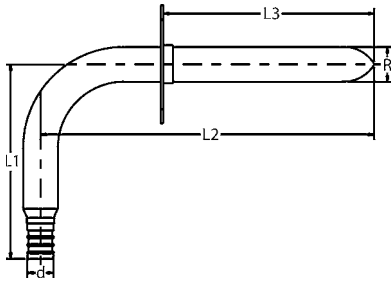

Stock Code	Size	L1 (in)	L2 (in)
	d x R		
44302	3/8" x 1/2" M Copper	1.65	1.56
44320	1/2" x 1/2" M Copper	1.44	1.49
44340	3/4" x 3/4" M Copper	1.94	1.87

Zero Lead Copper PEX Crimp Stub-Out Elbows

Stock Code	Size	L1 (in)	L2 (in)
	d x d		
44208	3/8" x 1/2" Copper (3-1/2" x 8")	3.50	7.75
44226	1/2" x 1/2" Copper (3-1/2" x 6")	3.50	5.75
44228	1/2" x 1/2" Copper (3-1/2" x 8")	3.50	7.75
44240	3/4" x 3/4" Copper (3-1/2" x 8")	4.50	8.00

viega

PureFlow[®] PEX Crimp Zero Lead Fittings for Use with Viega PureFlow Tubing

Zero Lead Copper PEX Crimp Stub-Out Elbows With Attachment Plate

Stock Code	Size	L1 (in)	L2 (in)	L3 (in)
	d x R			
44209	3/8" x 1/2" Copper (3-1/2" x 8")	3.50	7.75	6.00
44227	1/2" x 1/2" Copper (3-1/2" x 6")	3.50	5.75	4.00
44229	1/2" x 1/2" Copper (3-1/2" x 8")	3.50	7.75	6.00