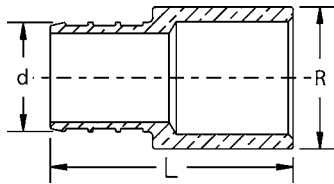

Submittal Package

viega

PureFlow® PEX Crimp Zero Lead Fittings for Use with Viega PureFlow Tubing

Zero Lead Brass PEX Crimp Male Sweat Fitting Adapters

Stock Code	Size d x R	L (in)
46621	3/8" x 3/8" M Sweat or 1/4" F	1.33
46622	3/8" x 1/2" M Sweat or 3/8" F	1.33
46631	1/2" x 3/8" M Sweat or 1/4" F	1.46
46633	1/2" x 1/2" M Sweat	1.33
46644	3/4" x 3/4" M Sweat	1.50
46654	1" x 1" M Sweat or 3/4" F	1.92

Zero Lead Copper PEX Crimp Male Sweat Fitting Adapter

Stock Code	Size d x R	L (in)
60651	1" x 1" M Sweat	1.97