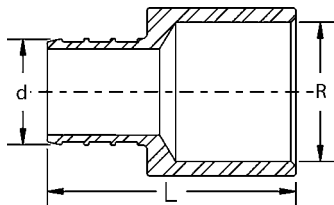

Zero Lead Brass PEX Crimp X Female Sweat Tubing Adapters

Stock Code	Size d x R	L (in)
46635	1/2" x 1/2" F Sweat	1.33
46645	3/4" x 3/4" F Sweat	1.57

Zero Lead Copper PEX Crimp X Female Sweat Tubing Adapters

Stock Code	Size d x R	L (in)
40655	1" x 1" F Sweat	2.13

Viega... The global leader in plumbing and heating systems.

301 N. Main, 9th Floor • Wichita, KS 67202 • Ph: 800-976-9819 • Fax: 800-976-9817 • E-Mail: insidesales@viega.com • www.viega.com