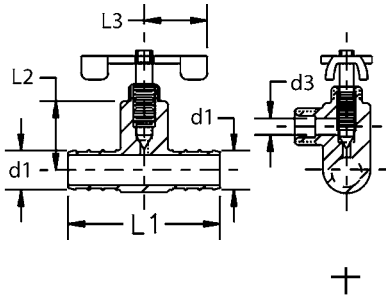

Submittal Package

viega

PureFlow® PEX Crimp Zero Lead Fittings for Use with Viega PureFlow Tubing

Zero Lead Brass Ice Maker Valve Kit Tees

Stock Code	Size	L1 (in)	L2 (in)	L3 (in)
	d1 x d3			
46503	3/8" x 1/8" CTS (1/4" OD) Comp	1.83	1.03	0.59
46521	1/2" x 1/8" CTS (1/4" OD) Comp	1.83	1.03	0.59

Zero Lead Brass/Copper PEX Crimp Water Heater Swivel Connector Female NPT

Stock Code	Size	L1 (in)	L2 (in)	L3 (in)
	d x R			
46764	3/4" x 3/4" F NPT	19.0	1.13	18.0

Zero Lead PEX Crimp Brazed Copper Manifolds Closed

Stock Code	Size	L1 (in)	L2 (in)	L3 (in)	L4 (in)
	d x R				
44844	3/4" x 1/2" (4 outlets)	10.7	2.00	2.00	1.47
44846	3/4" x 1/2" (6 outlets)	14.7	2.00	2.00	1.47
44848	3/4" x 1/2" (8 outlets)	18.7	2.00	2.00	1.47
44840	3/4" x 1/2" (10 outlets)	22.7	2.00	2.00	1.47
44864	1" x 1/2" (4 outlets)	11.6	2.00	2.00	1.47

Zero Lead PEX Crimp Brazed Copper Manifolds Flow Through

Stock Code	Size	L1 (in)	L2 (in)	L3 (in)	L4 (in)
	d x R				
45844	3/4" X 1/2" (4 outlets)	11.0	2.00	2.00	1.47
45846	3/4" X 1/2" (6 outlets)	15.0	2.00	2.00	1.47
45848	3/4" X 1/2" (8 outlets)	19.0	2.00	2.00	1.47
45864	1" X 1/2" (4 outlets)	12.3	2.00	2.00	1.47

Viega... The global leader in plumbing and heating systems.

301 N. Main, 9th Floor • Wichita, KS 67202 • Ph: 800-976-9819 • Fax: 800-976-9817 • E-Mail: insidesales@viega.com • www.viega.com