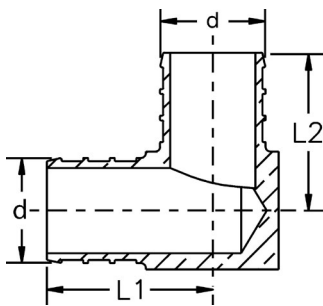

Zero Lead Brass PEX Crimp Elbows

Stock Code	Size	L1 (in)	L2 (in)
	d		
46922	3/8"	0.89	0.87
46933	1/2"	0.95	0.87
46944	3/4"	1.06	1.00
46955	1"	1.36	1.36