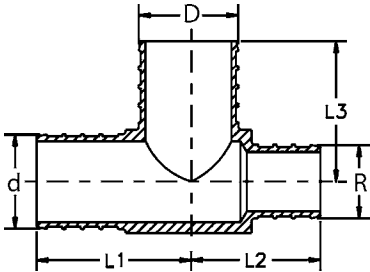

Zero Lead Brass PEX Crimp Reducing Tees

Stock Code	Size	L1 (in)	L2 (in)	L3 (in)
	d x R x D			
46433	3/4" x 1/2" x 1/2"	1.20	1.20	1.10

Zero Lead Brass PEX Crimp Drop Ear Elbows

Stock Code	Size	L1 (in)	L2 (in)	L3 (in)	L4 (in)
	d x R				
46233	1/2" x 1/2" F NPT	0.79	1.58	1.39	0.72
46244	3/4" x 3/4" F NPT	0.99	1.98	1.46	1.05