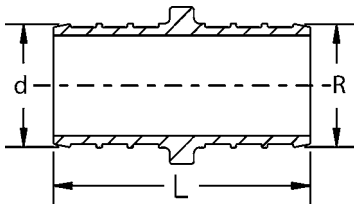

Submittal Package

viega

PureFlow® PEX Crimp Zero Lead Fittings for Use with Viega PureFlow Tubing

Zero Lead Brass PEX Crimp Couplings

Stock Code	Size	L (Inches)
	d x R	
46422	3/8"	1.39
46432	1/2" x 3/8"	1.39
46434	1/2"	1.39
46443	3/4" X 1/2"	1.39
46444	3/4"	1.39
46454	1" X 3/4"	1.57
46455	1"	1.75