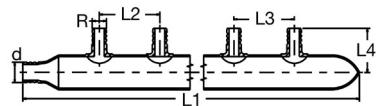

viega

PureFlow[®] PEX Crimp Zero Lead Fittings for Use with Viega PureFlow Tubing

Zero Lead Brass Ice Maker Valve Kit Tees

Stock Code	Size	L1 (in)	L2 (in)	L3 (in)
	d1 x d3			
46503	3/8" x 1/8" CTS (1/4" OD) Comp	1.83	1.03	0.59
46521	1/2" x 1/8" CTS (1/4" OD) Comp	1.83	1.03	0.59

Zero Lead Brass/Copper PEX Crimp Water Heater Swivel Connector Female NPT

Stock Code	Size	L1 (in)	L2 (in)	L3 (in)
	d x R			
46764	3/4" x 3/4" F NPT	19.0	1.13	18.0

Zero Lead PEX Crimp Brazed Copper Manifolds Closed