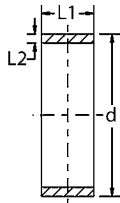

Nominal Size	Inner Diameter	Outer Diameter	Wall Thickness
3/8"	0.35	0.500±.003	0.070±.010
1/2"	0.47	0.625±.004	0.070±.010
3/4"	0.67	0.875±.004	0.097±.010
1"	0.86	1.125±.005	0.125±.013

Zero Lead Copper PEX Crimp Rings