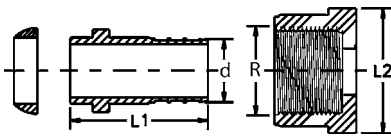

Submittal Package

viega

PureFlow® PEX Crimp Zero Lead Fittings for Use with Viega PureFlow Tubing

Zero Lead Brass PEX Crimp Closet Adapters

Stock Code	Size	L1 (in)	L2 (in)
	d x R		
46223	3/8" x 1/2" Closet (plastic nut)	1.36	1.16
46234	1/2" x 1/2" Closet (plastic nut)	1.36	1.16