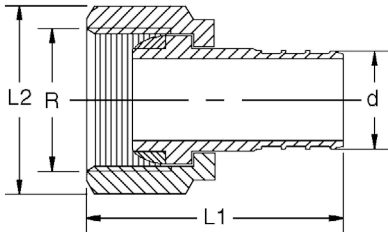

Zero Lead Brass PEX Crimp Lav Adapters

Stock Code	Size	L1 (in)	L2 (in)
	d x R		
46023	3/8" x 1/2" Lav (plastic nut)	1.65	1.12
46024	3/8" x 1/2" Lav (brass nut)	1.65	0.87
46033	1/2" x 1/2" Lav (plastic nut)	1.65	1.12
46034	1/2" x 1/2" Lav (brass nut)	1.65	0.87
46040	3/4" x 3/4" Lav (brass nut)	1.70	1.18