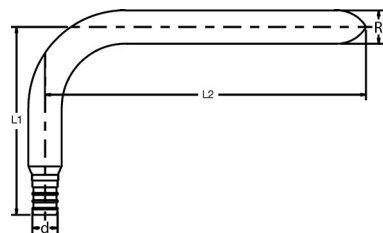

Zero Lead Copper PEX Crimp Tubing Elbows

Stock Code	Size	L1 (in)	L2 (in)
	d x R		
44305	3/8" x 1/2" F Copper	1.68	1.46
44325	1/2" x 1/2" F Copper	1.43	1.58
44345	3/4" x 3/4" F Copper	2.05	2.01

Zero Lead Copper PEX Crimp Fitting Elbows

Stock Code	Size	L1 (in)	L2 (in)
	d x R		
44302	3/8" x 1/2" M Copper	1.65	1.56
44320	1/2" x 1/2" M Copper	1.44	1.49
44340	3/4" x 3/4" M Copper	1.94	1.87

Zero Lead Copper PEX Crimp Stub-Out Elbows

Stock Code	Size	L1 (in)	L2 (in)
	d x d		
44208	3/8" x 1/2" Copper (3-1/2" x 8")	3.50	7.75
44226	1/2" x 1/2" Copper (3-1/2" x 6")	3.50	5.75
44228	1/2" x 1/2" Copper (3-1/2" x 8")	3.50	7.75
44240	3/4" x 3/4" Copper (3-1/2" x 8")	4.50	8.00