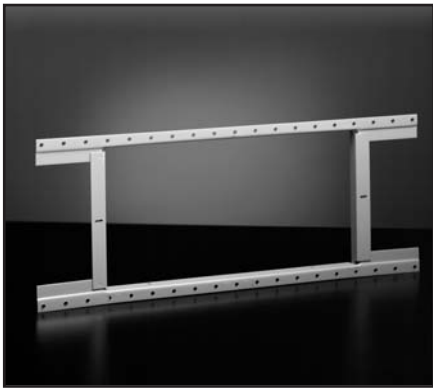

Model 3 Sidewall Stud Frame

- All-steel construction
- Extension arms fasten directly to studs
- Provides solid foundation for register and stackhead
- Permits good plaster base right up to frame

Model 3 Available Sizes (in.)						
HT	WIDTH					
		10	12	14	24	30
4		X				
6	X	X	X	X	X