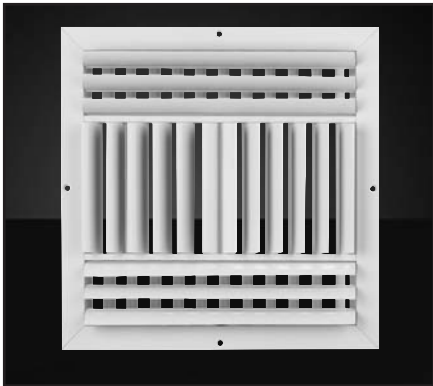

Sidewall Registers & Grilles

A714MS Register

- Aluminum construction
- Used for ceiling or sidewall installations
- Four-way deflection
- Four-way air pattern
- Adjustable curved blades increase deflection control
- Multi-shutter valve
- Bright White finish

A714 Available Sizes (inches)					
Height	Width				
	6	8	10	12	14
6	X				
8		X			
10			X		
12				X	
14					X