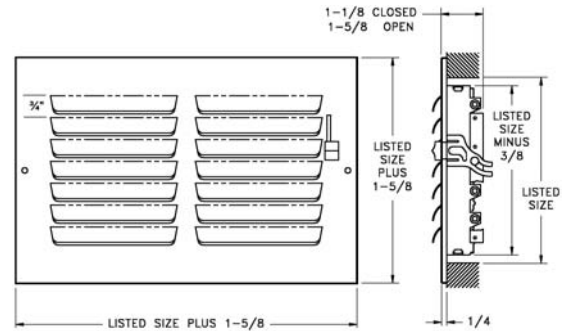

A302 Register

- Aluminum one-piece stamped-face curved-blade construction
- For sidewall or ceiling application
- Two-way deflection
- Two-way air pattern
- Galvanized multi-shutter valve
- Listed heights 10" and larger require double valves
- Bright White enamel finish

A302 Available Sizes (in.)			
HT	WIDTH		
		10	12
6	X	X	
8		X	
10	X