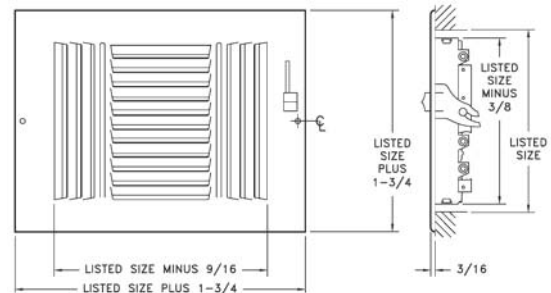

683 Register

- All-steel construction
- Used for ceiling or sidewall installations
- Ideal for shallow duct installations
- Three-way deflection
- 1/2" spaced fins set at 40 degrees
- Multi-shutter valve
- 1-5/8" depth when fully opened
- Interlocking valve louvers for positive shut-off
- Bright White finish

683 Available Sizes (in.)	
HT	WIDTH
	6 8 10 12 14 16
4	X X X X X
6	X X X X X X
8	X X X X X X
10	X
12	X
14	X
16	X