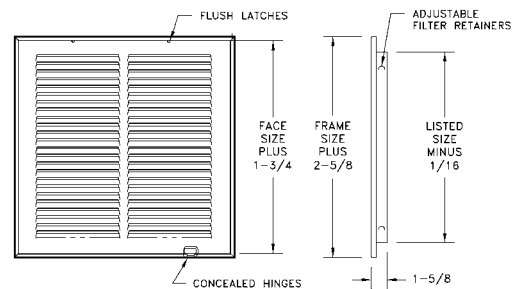

659 Return Air Filter Grille

- All-steel construction
- 1/3" spaced fins set at 20 degrees
- Effectively conceals filter
- Use standard 1" thick disposable filters (not included)
- Removable face for easy installation and cleaning
- Equipped with adjustable filter retainers
- Bright White finish
- Some sizes are available factory installed filters (Model 659FIL). Contact factory for details.

Note: When ordering, specify horizontal dimension first.

659 Standard Sizes (in.)										
HT	WIDTH									
	10	12	14	16	18	20	24	25	30	36
6		X	X				X		X	
8							X		X	
10	X					X	X		X	
12		X			X	X	X		X	
14			X			X	X	X	X	X
16				X		X	X	X	X	
18					X		X		X	
20	X	X	X	X		X	X	X	X	
24		X	X		X	X	X		X	
25			X	X		X		X		
30			X	X		X	X		X	
36							X			

Contact factory for sizes not listed.