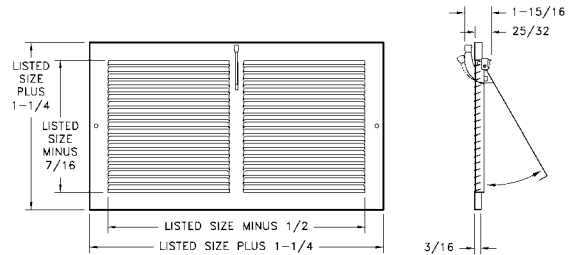

651 Register

- All-steel construction
- 1/3" spaced fins set at 20 degrees
- Volume-control damper
- Bright White finish

651 Available Sizes (in.)				
HT	WIDTH			
	8	10	12	14
4	X	X	X	
6	X	X	X	X