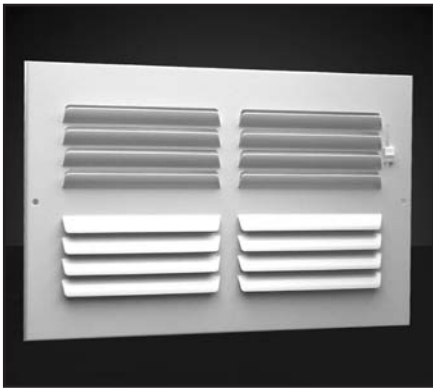

Sidewall Registers & Grilles