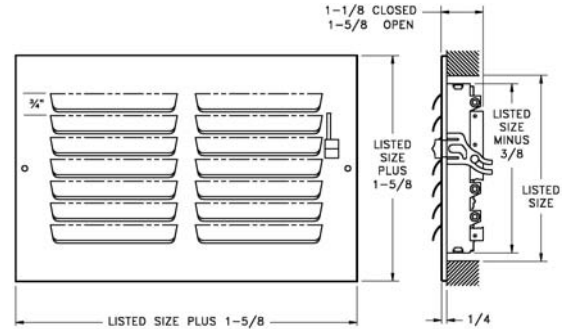

302 Register

- All-steel one-piece stamped-face curved-blade construction
- Two-way deflection
- Two-way air pattern
- For sidewall or ceiling application
- Multi-shutter valve
- Listed heights 10" and larger require double valves
- Bright White enamel finish

302 Available Sizes (in.)					
HT	WIDTH				
		8	10	12	14
4	X				
6	X	X	X	X	
8	X	X	X	X