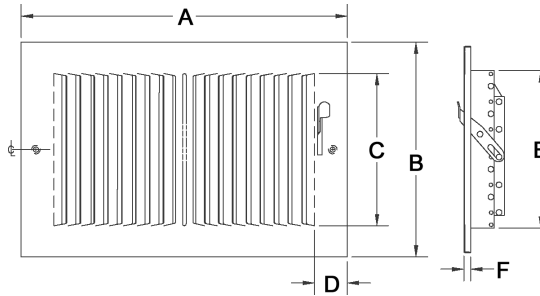

684 Available Sizes (in.)	
HT	WIDTH
	6 8 10 12 14 16
6	X
8	X
10	X
12	X
14	X
16	X

680M Series Register

- All-steel construction with metal handle
- Stamped, straight-blade supply register with multi-louver damper for ceiling or sidewall installation
- Stamped, one-piece face with multi-louver damper for volume control
- Fins spaced on 1/2" centers at 40 degrees
- Available in 1-way, 2-way, 3-way and 4-way airflow patterns
- Bright White finish

681M Available Sizes (in.)							
HT	WIDTH						
	8	10	12	14	16	18	20
4	X						
6		X	X	X	X		X
8			X				

A	B	C	D	E	F
LISTED SIZE PLUS 1-3/4"	LISTED SIZE PLUS 1-3/4"	LISTED SIZE MINUS 5/8"	1-3/16"	LISTED SIZE MINUS 1/4"	5/16"