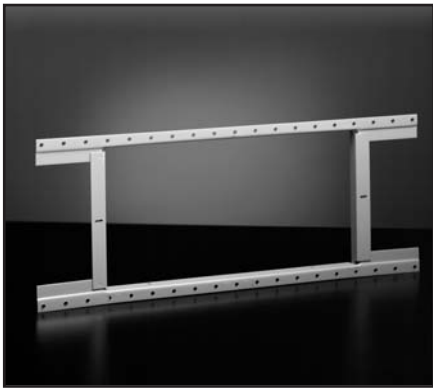

SIDEWALL/CEILING REGISTERS & GRILLES

3	Steel Sidewall Stud Frame	11	
301 (A301)	Steel (Stamped Aluminum) Curved Blade One-Way	11	42
302 (A302)	Steel (Stamped Aluminum) Curved Blade Two-Way	12	42
303 (A303)	Steel (Stamped Aluminum) Curved Blade Three-Way	12-13	42
304 (A304)	Steel (Stamped Aluminum) Curved Blade Four-Way	13	42
300M Series	Stamped Curved-Blade Register with Multi-Louver Damper	14	42
A611	Stamped Aluminum Curved Blade Register One-Way, MS/OB	15	43
A612	Stamped Aluminum Curved Blade Register Two-Way, MS/OB	15	43
A613	Stamped Aluminum Curved Blade Register Three-Way, MS/OB	15	43
A614	Stamped Aluminum Curved Blade Register Four-Way, MS/OB	16	43
A618	Stamped Aluminum Straight Blade Register, MS/OB	16	44
621	Stamped Steel Four-Way Register	17	44
631	Stamped Steel Three-Way Register	17	45
650 (A650)	Stamped Steel/Aluminum Return Grille	17-18	45
651	Stamped Steel Register	18	45
659	Stamped Steel Filter Grille	18	45
661 (A661)	Stamped Steel/Aluminum Two-Way Register	19	46
672	Stamped Steel Return Grille	20	46
673	Stamped Steel Filter Grille	20	46
681	Stamped Steel One-Way Register	21	47
682	Stamped Steel Two-Way Register	21	47
683	Stamped Steel Three-Way Register	21	47
684	Stamped Steel Four-Way Register	21	47
680M Series	Stamped Lanced-Blade Register with Multi-Louver Damper	22	47

Model 3 Sidewall Stud Frame

- All-steel construction
- Extension arms fasten directly to studs
- Provides solid foundation for register and stackhead
- Permits good plaster base right up to frame

Model 3 Available Sizes (in.)					
HT	WIDTH				
	10	12	14	24	30
4		X			
6	X	X	X	X	X