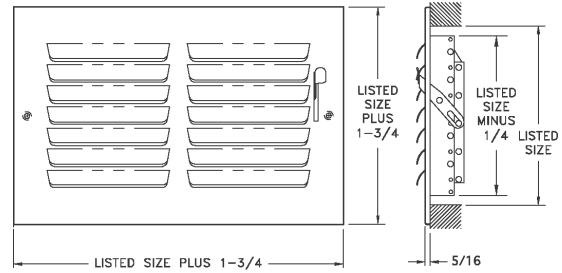

301M Available Sizes (in.)					
HT	WIDTH				
	6	8	10	12	14
4		X		X	
6	X	X	X	X	X
8		X	X	X	X
10			X		X
12				X	

302M Available Sizes (in.)		
HT	WIDTH	
	10	12
6	X	X
8	X	X
10	X	
12		X

303M Available Sizes (in.)					
HT	WIDTH				
	6	8	10	12	14
4		X			
6	X	X	X	X	X
8		X	X	X	X
10			X		X
12				X