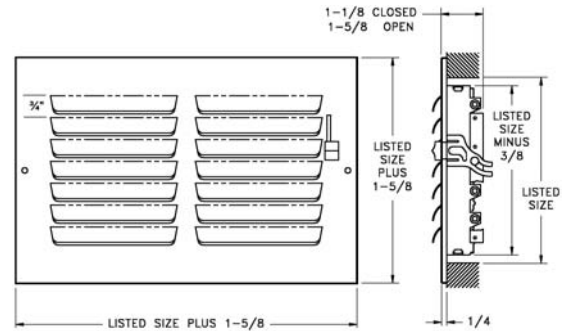

A301 Available Sizes (in.)					
HT	WIDTH				
	6	8	10	12	14
4		X	X	X	
6	X	X	X	X	X
8		X	X	X	X
10			X		

Sidewall Registers & Grilles

302 Register

- All-steel one-piece stamped-face curved-blade construction
- Two-way deflection
- Two-way air pattern
- For sidewall or ceiling application
- Multi-shutter valve
- Listed heights 10" and larger require double valves
- Bright White enamel finish

302 Available Sizes (in.)				
HT	WIDTH			
		8	10	12
4	X			
6	X	X	X	X
8	X	X	X	X

A302 Register

- Aluminum one-piece stamped-face curved-blade construction
- For sidewall or ceiling application
- Two-way deflection
- Two-way air pattern
- Galvanized multi-shutter valve
- Listed heights 10" and larger require double valves
- Bright White enamel finish

A302 Available Sizes (in.)		
HT	WIDTH	
		10
6	X	X
8		X
10	X	

303 Register

- All-steel one-piece stamped-face curved-blade construction
- Three-way deflection
- Three-way air pattern
- For sidewall or ceiling application
- Multi-shutter valve
- Listed heights 10" and larger require double valves
- Bright White enamel finish