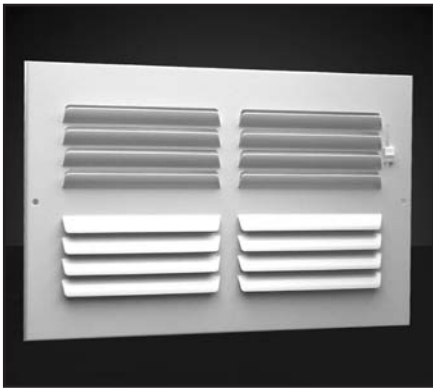

Model 3 Sidewall Stud Frame

- All-steel construction
- Extension arms fasten directly to studs
- Provides solid foundation for register and stackhead
- Permits good plaster base right up to frame

Model 3 Available Sizes (in.)					
HT	WIDTH				
	10	12	14	24	30
4		X			
6	X	X	X	X	X

301 Register

- All-steel one-piece stamped-face curved-blade construction
- One-way deflection
- One-way air pattern
- For sidewall or ceiling application
- Multi-shutter valve
- Listed heights 10" and larger require double valves
- Bright White enamel finish

301 Available Sizes (in.)					
HT	WIDTH				
	6	8	10	12	14
4		X	X	X	X
6	X	X	X	X	X
8		X	X	X	X
10			X		
12				X	

A301 Register

- Aluminum one-piece stamped-face curved-blade construction
- For sidewall or ceiling application
- One-way deflection
- One-way air pattern
- Galvanized multi-shutter valve
- Listed heights 10" and larger require double valves
- Bright White enamel finish

A301 Available Sizes (in.)					
HT	WIDTH				
	6	8	10	12	14
4		X	X	X	
6	X	X	X	X	X
8		X	X	X	X
10			X		

Sidewall Registers & Grilles

302 Register

- All-steel one-piece stamped-face curved-blade construction
- Two-way deflection
- Two-way air pattern
- For sidewall or ceiling application
- Multi-shutter valve
- Listed heights 10" and larger require double valves
- Bright White enamel finish