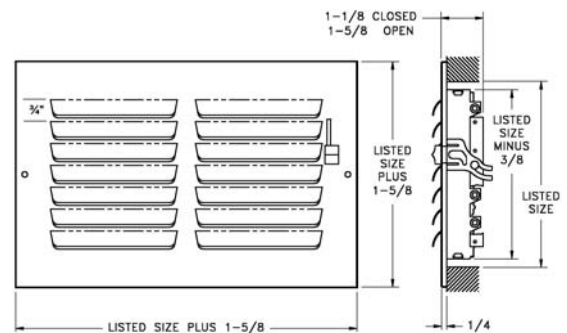

A301 Register

- Aluminum one-piece stamped-face curved-blade construction
- For sidewall or ceiling application
- One-way deflection
- One-way air pattern
- Galvanized multi-shutter valve
- Listed heights 10" and larger require double valves
- Bright White enamel finish

A301 Available Sizes (in.)					
HT	WIDTH				
	6	8	10	12	14
4		X	X	X	
6	X	X	X	X	X
8		X	X	X	X
10			X