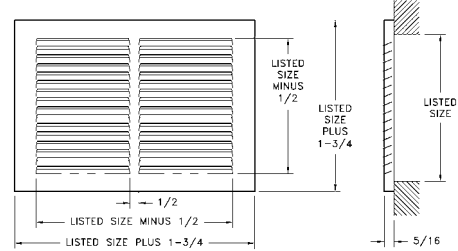

650 Available Sizes (in.)											
HT	WIDTH										
	6	8	10	12	14	16	18	20	24	30	36
4	X	X	X	X	X	X		X	X	X	
6	X	X	X	X	X	X	X	X	X	X	X
8		X	X	X	X	X	X	X	X	X	X
10	X		X	X	X	X	X	X	X	X	X
12			X	X	X	X	X	X	X	X	X
14	X	X	X	X	X	X	X	X	X	X	
16				X	X	X	X	X	X	X	
18				X	X		X	X	X	X	
20			X	X	X	X		X	X	X	
24	X		X	X	X	X	X	X	X	X	
25								X			
30					X			X	X	X	

A650 Available Sizes (in.)					
HT	WIDTH				
	6	10	12	14	18
6	X		X		
8				X	
10		X			
12			X		X
14				X	

651 Register

- All-steel construction
- 1/3" spaced fins set at 20 degrees
- Volume-control damper
- Bright White finish