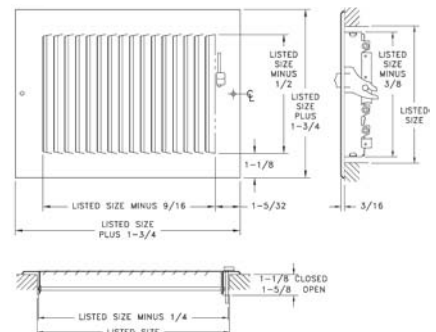

		673 Standard Sizes (in.)										
		WIDTH										
HT	10	12	14	16	18	20	24	25	30	32	36	40
	6	X		X				X		X		
8			X				X		X			
10	X						X	X	X			
12		X			X	X	X		X		X	
14			X			X	X	X	X		X	
16			X	X		X	X	X	X		X	
18		X			X	X	X		X			
20	X	X	X	X	X	X	X	X	X			X
24		X	X	X	X	X	X		X		X	
25			X	X		X		X		X		
30		X	X	X		X	X	X	X			
32				X		X		X				
36		X		X		X	X					
40						X						

Contact factory for sizes not listed.

- Some sizes are available factory installed filters (Model 659FIL). Contact factory for details.

681 Register

- All-steel construction
- Used for ceiling or sidewall installations
- Ideal for shallow duct installations
- One-way deflection
- 1/2" spaced fins set at 40 degrees
- Multi-shutter valve
- 1-5/8" depth when fully opened
- Interlocking valve louvers for positive shut-off
- Bright White finish
- Call factory for sizes available in aluminum—Model A681

		681 Available Sizes (in.)						
		WIDTH						
HT	8	10	12	14	16	18	20	
	4	X						
6	X	X	X	X	X	X	X	

Engineering Data on Page 46-47

Available with fusible link option, limited sizes (not UL-listed or fire-rated)