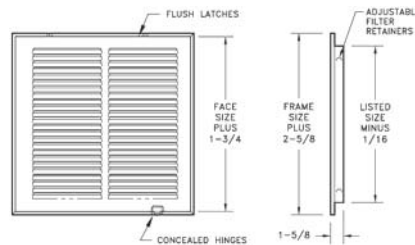

- Some sizes are available factory installed filters (Model 659FIL). Contact factory for details.