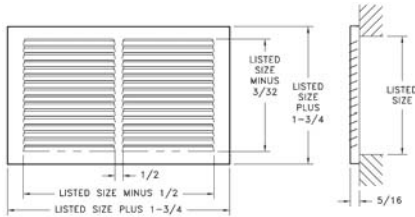

673 Return Air Filter Grille

- All-steel construction
- 1/2" spaced fins set at 40 degrees
- Effectively conceals filter
- Use standard 1" thick disposable filters (not included)
- Removable face for easy installation and cleaning
- Equipped with adjustable filter retainers
- Bright White finish

		673 Standard Sizes (in.)											
		WIDTH											
HT	10	12	14	16	18	20	24	25	30	32	36	40	
	6	X		X				X		X			
8			X				X		X				
10	X						X	X	X				
12		X			X	X	X		X		X		
14			X			X	X	X	X		X		
16			X	X		X	X	X	X		X		
18		X			X	X	X		X				
20	X	X	X	X	X	X	X	X	X			X	
24		X	X	X	X	X	X		X		X		
25			X	X		X		X		X			
30		X	X	X		X	X	X	X				
32				X		X		X					
36		X		X		X	X						
40						X							

Contact factory for sizes not listed.