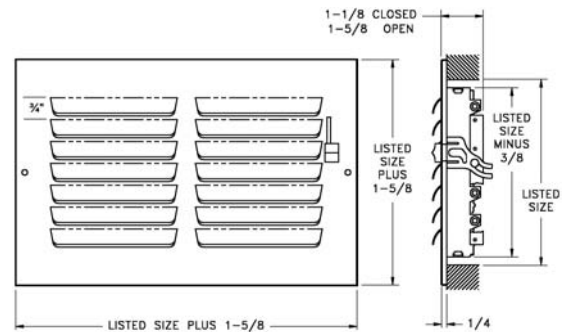

301 Register

- All-steel one-piece stamped-face curved-blade construction
- One-way deflection
- One-way air pattern
- For sidewall or ceiling application
- Multi-shutter valve
- Listed heights 10" and larger require double valves
- Bright White enamel finish

301 Available Sizes (in.)					
HT	WIDTH				
	6	8	10	12	14
4		X	X	X	X
6	X	X	X	X	X
8		X	X	X	X
10			X		
12				X