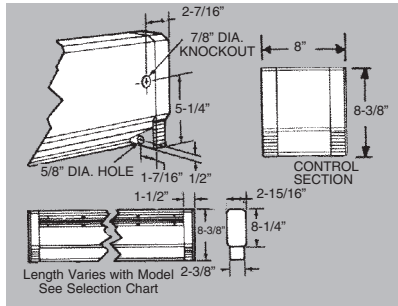

- Low unit surface temperatures, natural convection and large heating fin areas deliver a steady, uniform comfort level in room.
- Sheathed electric heating element is completely submerged in heat transfer fluid totally sealed in a copper tube spanning the length of the heater. Heat is transferred evenly across the entire length of heater. Even after thermostat is turned off, soft warmth continues to radiate because of maximum heat retention of the hydronic element.

SELECTION CHART

CATALOG NUMBER	VOLTS	WATTS	BTU/HR	AMPS	LENGTH	WT. (LBS.)
HBB500	120	500	1706	4.2	28"	9
HBB508	208	500	1706	2.4		
HBB504	240/208	500/375	1706/1280	2.1/1.8		
HBB750	120	750	2560	6.3	34"	11
HBB758	208	750	2560	3.6		
HBB754	240/208	750/563	2560/1921	3.1/2.7		
HBB1000	120	1000	3413	8.3	46"	14
HBB1008	208	1000	3413	4.8		
HBB1004	240/208	1000/750	3413/2560	4.2/3.6		
HBB1250	120	1250	4265	10.4	58"	18
HBB1258	208	1250	4265	6.0		
HBB1254	240/208	1250/938	4265/3200	5.2/4.5		
HBB1500	120	1500	5120	12.5	70"	21
HBB1508	208	1500	5120	7.2		
HBB1504	240/208	1500/1125	5120/3839	6.3/5.4		
HBB2008	208	2000	6826	9.6	94"	29
HBB2004	240/208	2000/1500	6826/5120	8.3/7.2		